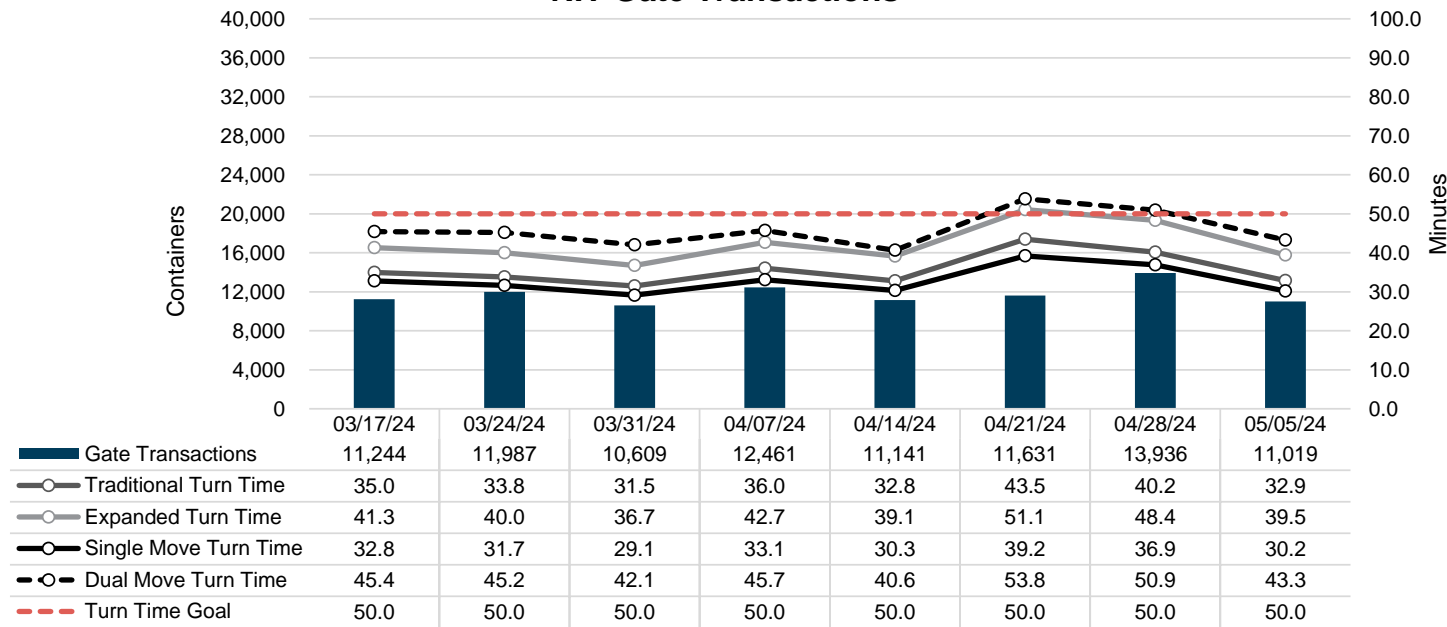

Port of Virginia Weekly Metrics

Gate Transactions

NIT Gate Transactions