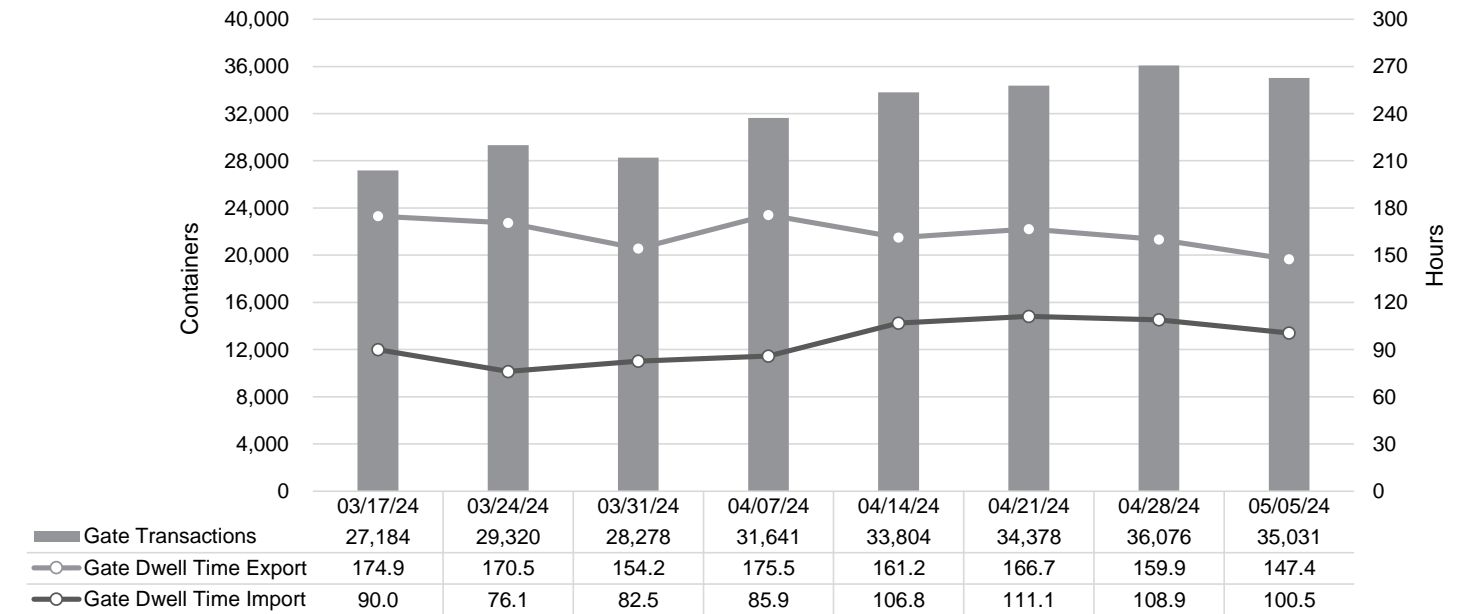

POV Gate Containers and Dwell