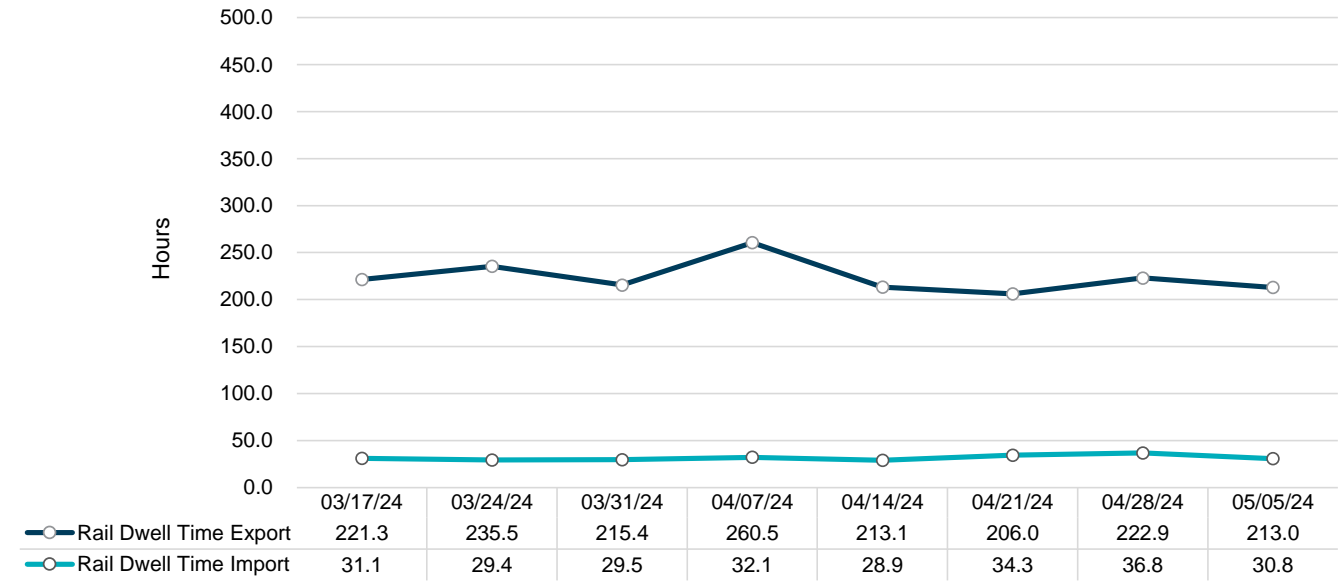

VIG Rail Dwell