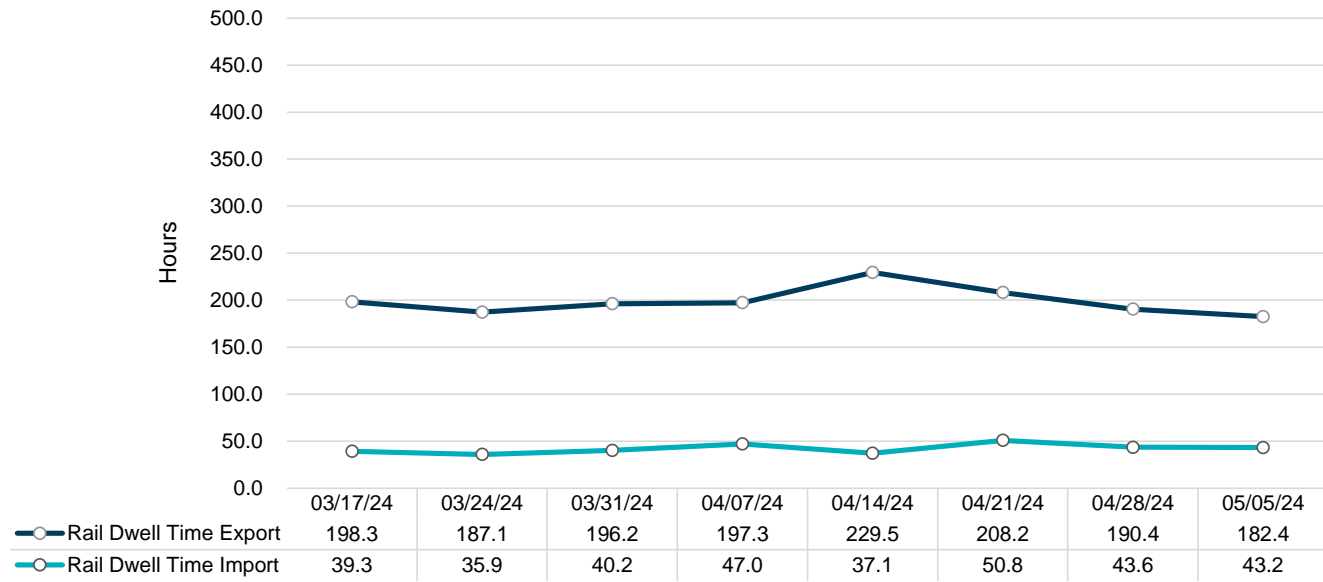

Rail Containers and Dwell

NIT Rail Dwell