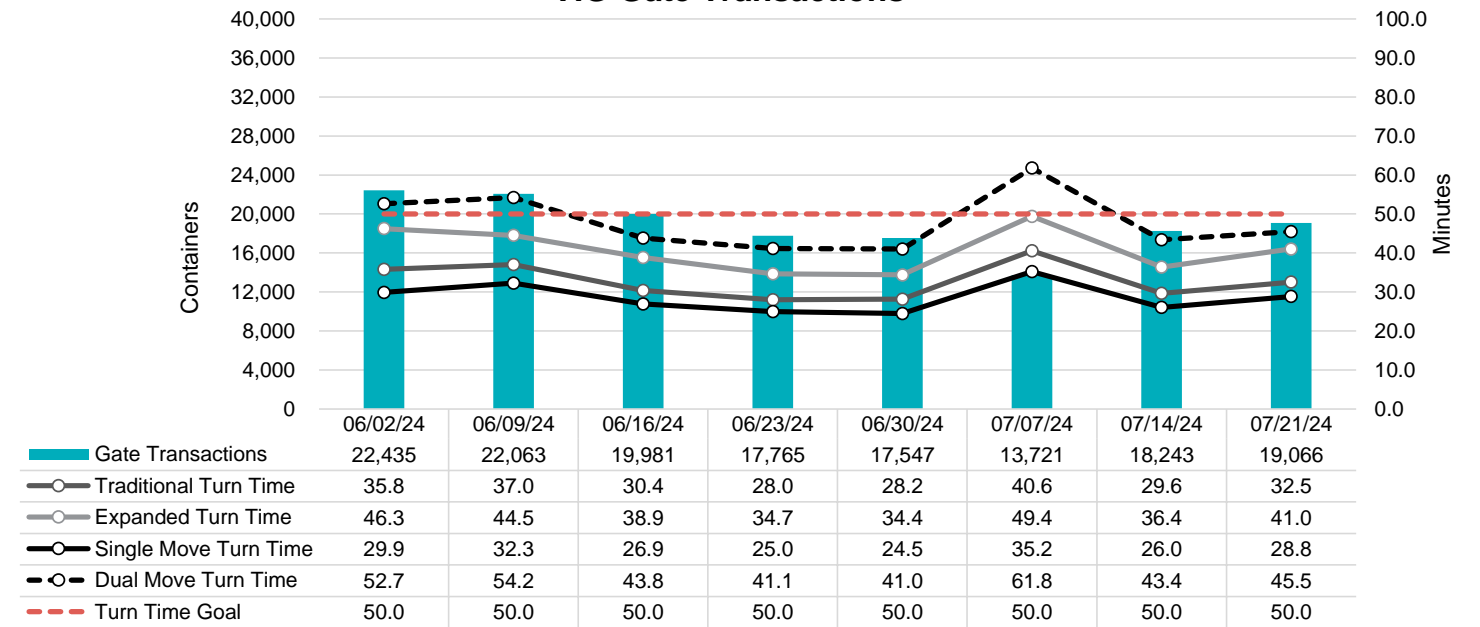

Port of Virginia Weekly Metrics

Gate Transactions

NIT Gate Transactions

VIG Gate Transactions

POV Gate Transactions

PPCY Gate Transactions

Please note: PPCY Gate Transactions are not included with POV Gate Transaction counts

Truck Reservation System and Hourly Transactions

NIT Truck Reservation Statistics

VIG Truck Reservation Statistics

POV Truck Reservation Statistics

POV Weekly Transactions by Terminal and Hour

Gate Containers and Dwell