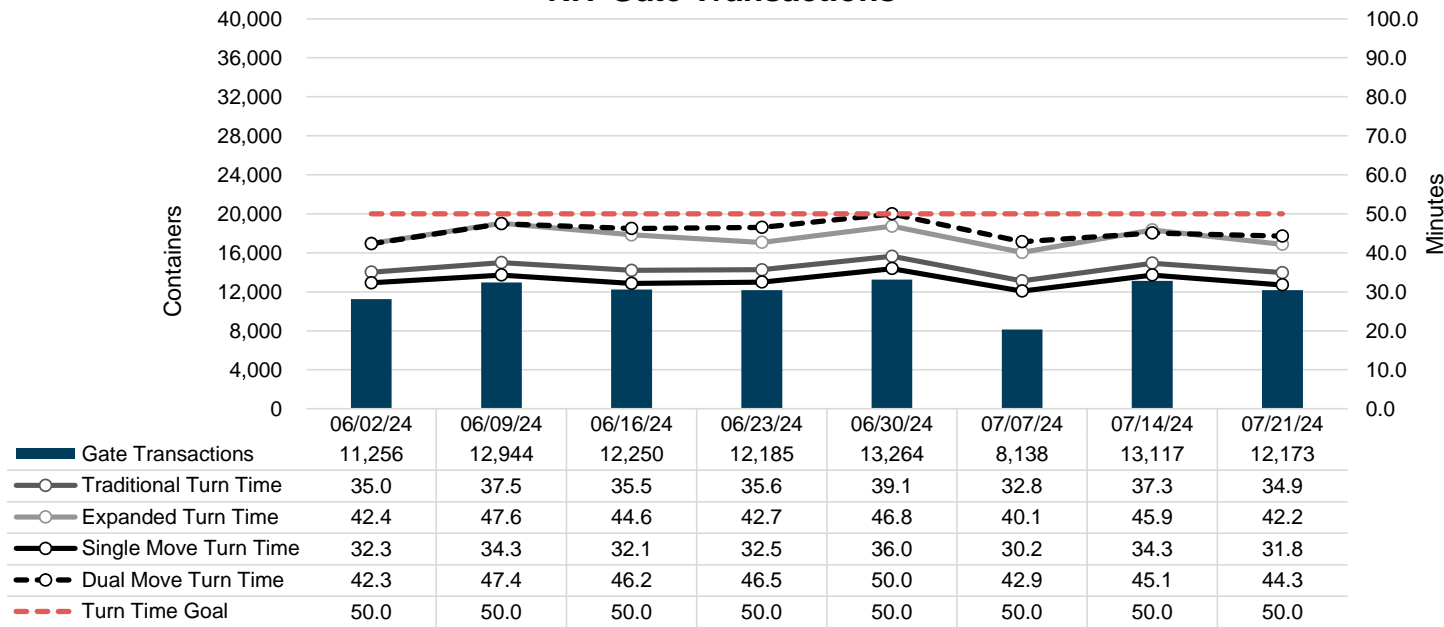

Port of Virginia Weekly Metrics

Gate Transactions

NIT Gate Transactions

VIG Gate Transactions

POV Gate Transactions

PPCY Gate Transactions

Please note: PPCY Gate Transactions are not included with POV Gate Transaction counts

Truck Reservation System and Hourly Transactions

NIT Truck Reservation Statistics

VIG Truck Reservation Statistics

POV Truck Reservation Statistics

POV Weekly Transactions by Terminal and Hour

Gate Containers and Dwell