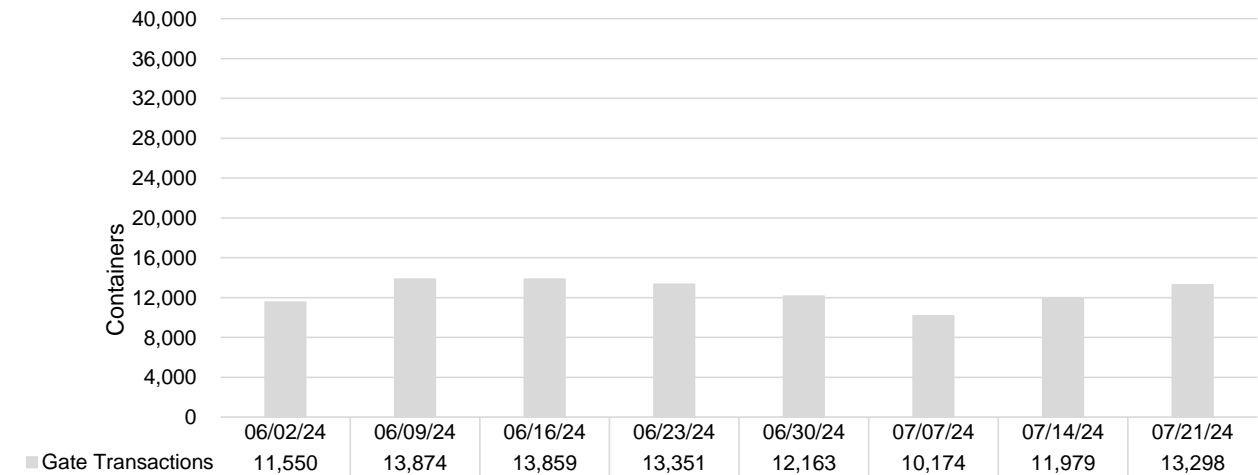

Port of Virginia Weekly Metrics

Gate Transactions

NIT Gate Transactions

VIG Gate Transactions

POV Gate Transactions

PPCY Gate Transactions

Please note: PPCY Gate Transactions are not included with POV Gate Transaction counts

Truck Reservation System and Hourly Transactions

NIT Truck Reservation Statistics

VIG Truck Reservation Statistics

POV Truck Reservation Statistics

POV Weekly Transactions by Terminal and Hour

Gate Containers and Dwell