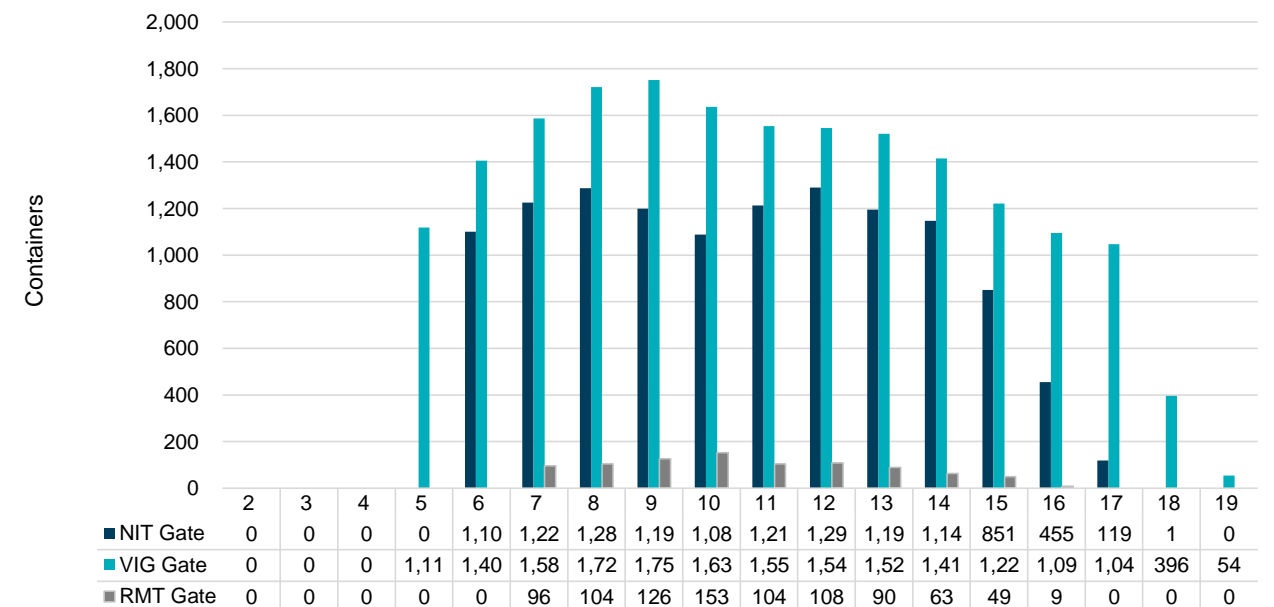

Port of Virginia Weekly Metrics

Gate Transactions

NIT Gate Transactions

VIG Gate Transactions

POV Gate Transactions

PPCY Gate Transactions

Please note: PPCY Gate Transactions are not included with POV Gate Transaction counts

Truck Reservation System and Hourly Transactions

NIT Truck Reservation Statistics

VIG Truck Reservation Statistics

POV Truck Reservation Statistics

POV Weekly Transactions by Terminal and Hour

Gate Containers and Dwell

NIT Gate Containers and Dwell

VIG Gate Containers and Dwell

Gate Transactions- Last 8 Weeks

POV Gate Containers and Dwell

Rail Containers and Dwell

NIT Rail Dwell

VIG Rail Dwell

POV Rail Import vs Export - Last 8 Weeks