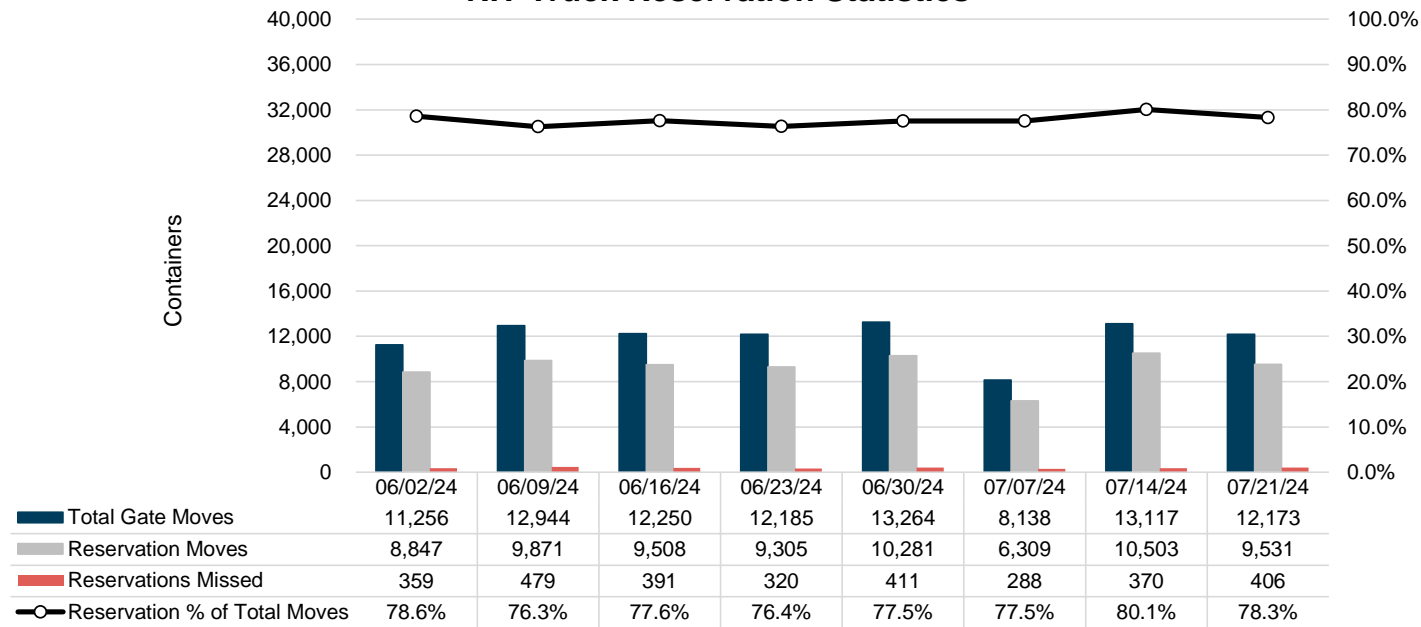

Port of Virginia Weekly Metrics

Gate Transactions

NIT Gate Transactions

VIG Gate Transactions

POV Gate Transactions

PPCY Gate Transactions

Please note: PPCY Gate Transactions are not included with POV Gate Transaction counts

Truck Reservation System and Hourly Transactions

NIT Truck Reservation Statistics

VIG Truck Reservation Statistics

POV Truck Reservation Statistics

POV Weekly Transactions by Terminal and Hour

Gate Containers and Dwell