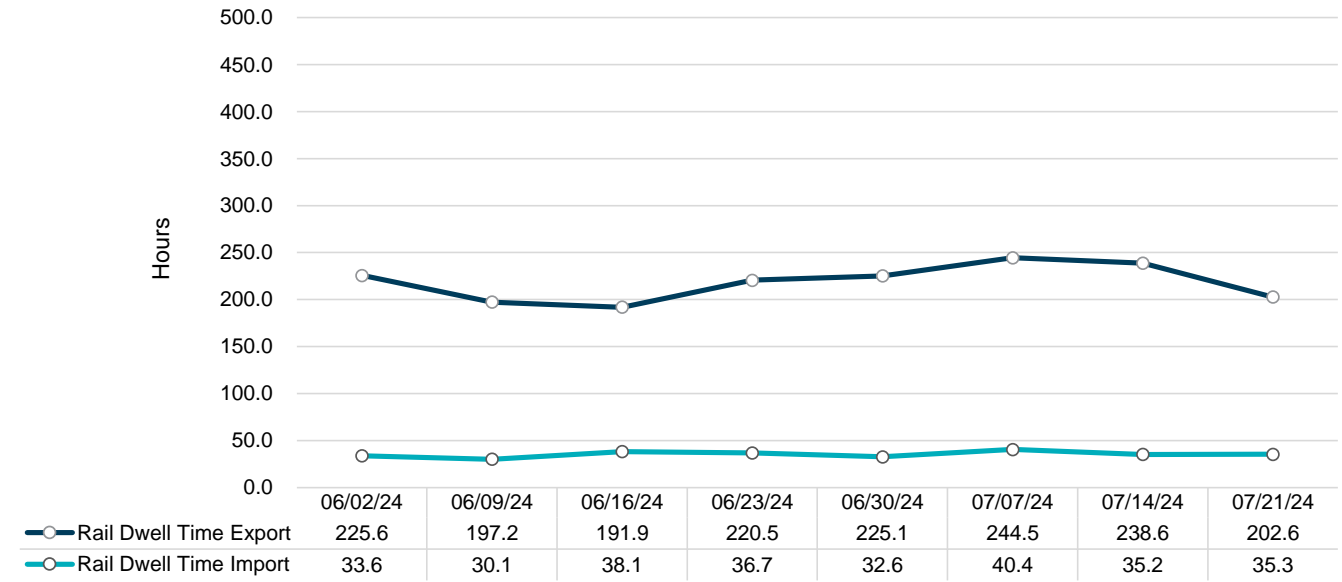

NIT Gate Containers and Dwell

VIG Gate Containers and Dwell

Gate Transactions- Last 8 Weeks

POV Gate Containers and Dwell

Rail Containers and Dwell

NIT Rail Dwell

VIG Rail Dwell

POV Rail Import vs Export - Last 8 Weeks