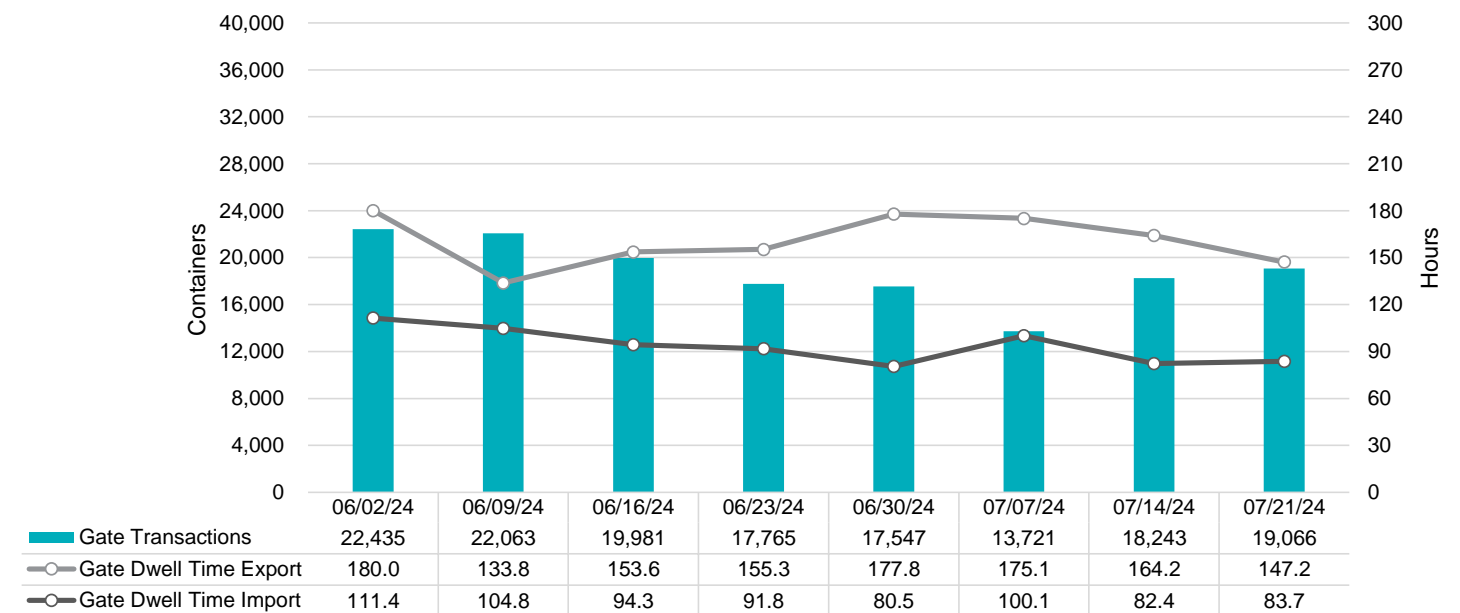

Port of Virginia Weekly Metrics

Gate Transactions

NIT Gate Transactions

VIG Gate Transactions

POV Gate Transactions

PPCY Gate Transactions

Please note: PPCY Gate Transactions are not included with POV Gate Transaction counts

Truck Reservation System and Hourly Transactions

NIT Truck Reservation Statistics

VIG Truck Reservation Statistics

POV Truck Reservation Statistics

POV Weekly Transactions by Terminal and Hour

Gate Containers and Dwell

NIT Gate Containers and Dwell

VIG Gate Containers and Dwell

Gate Transactions- Last 8 Weeks

POV Gate Containers and Dwell

Rail Containers and Dwell

NIT Rail Dwell

VIG Rail Dwell

POV Rail Import vs Export - Last 8 Weeks