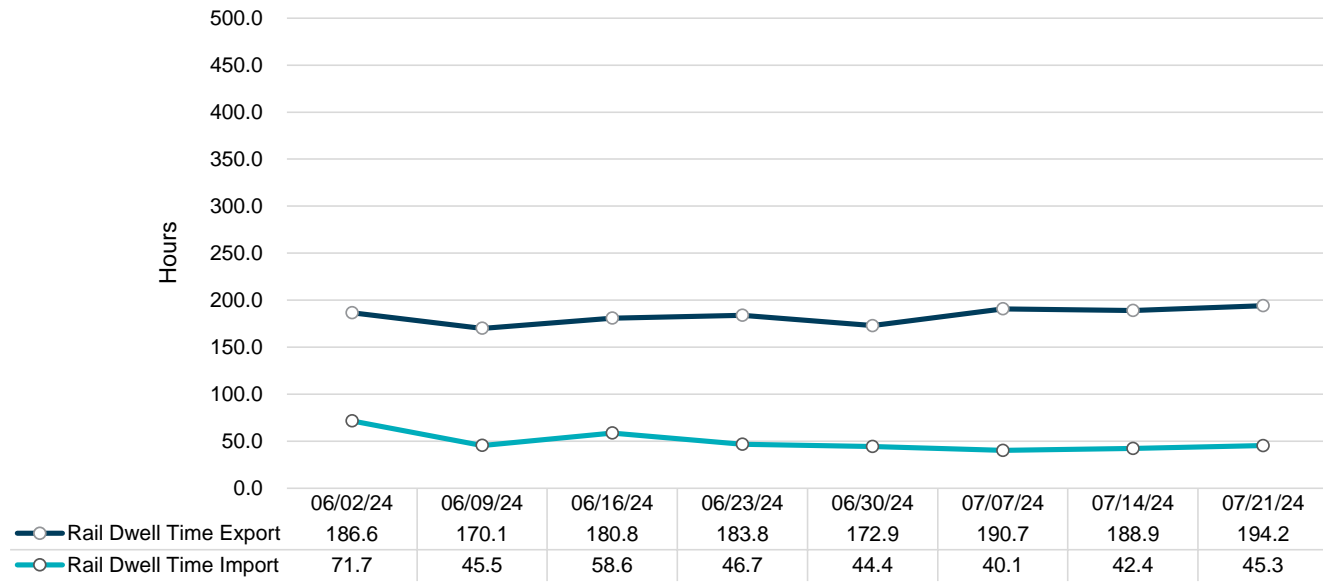

NIT Gate Containers and Dwell

VIG Gate Containers and Dwell

Gate Transactions- Last 8 Weeks

POV Gate Containers and Dwell

Rail Containers and Dwell

NIT Rail Dwell

VIG Rail Dwell

POV Rail Import vs Export - Last 8 Weeks