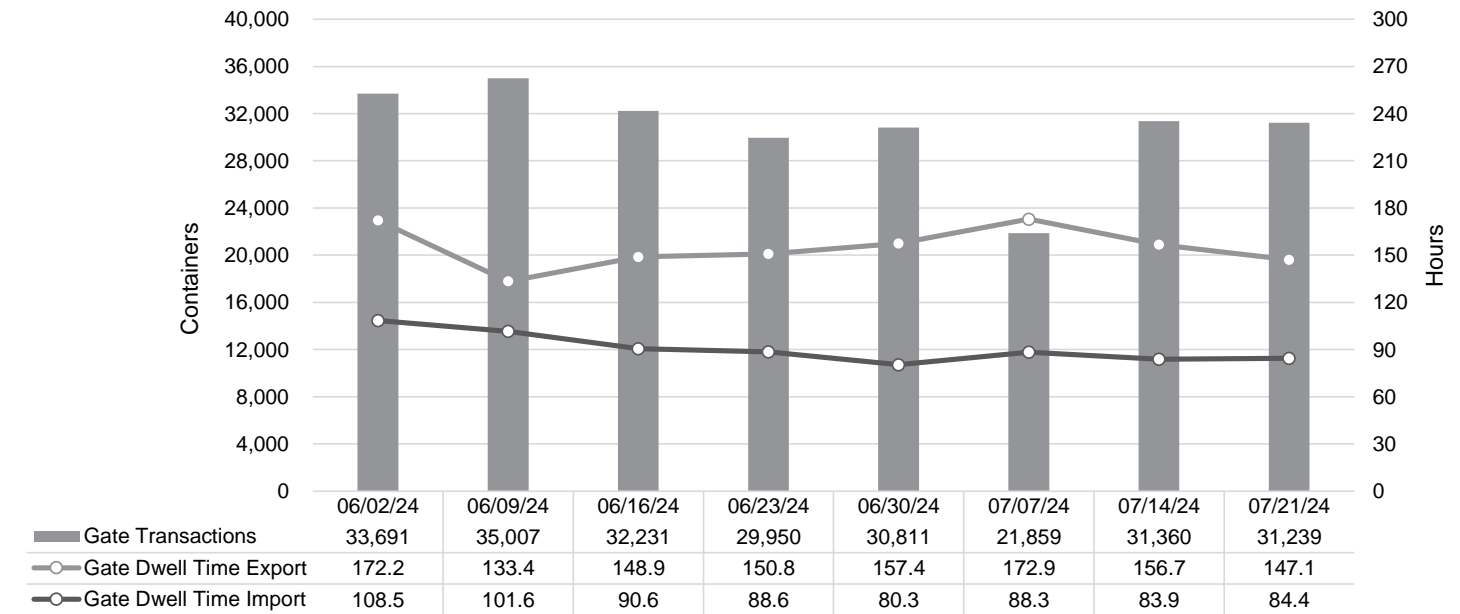

Truck Reservation System and Hourly Transactions

NIT Truck Reservation Statistics

VIG Truck Reservation Statistics

POV Truck Reservation Statistics

POV Weekly Transactions by Terminal and Hour

Gate Containers and Dwell

NIT Gate Containers and Dwell

VIG Gate Containers and Dwell

Gate Transactions- Last 8 Weeks

POV Gate Containers and Dwell

Rail Containers and Dwell

NIT Rail Dwell

VIG Rail Dwell

POV Rail Import vs Export - Last 8 Weeks