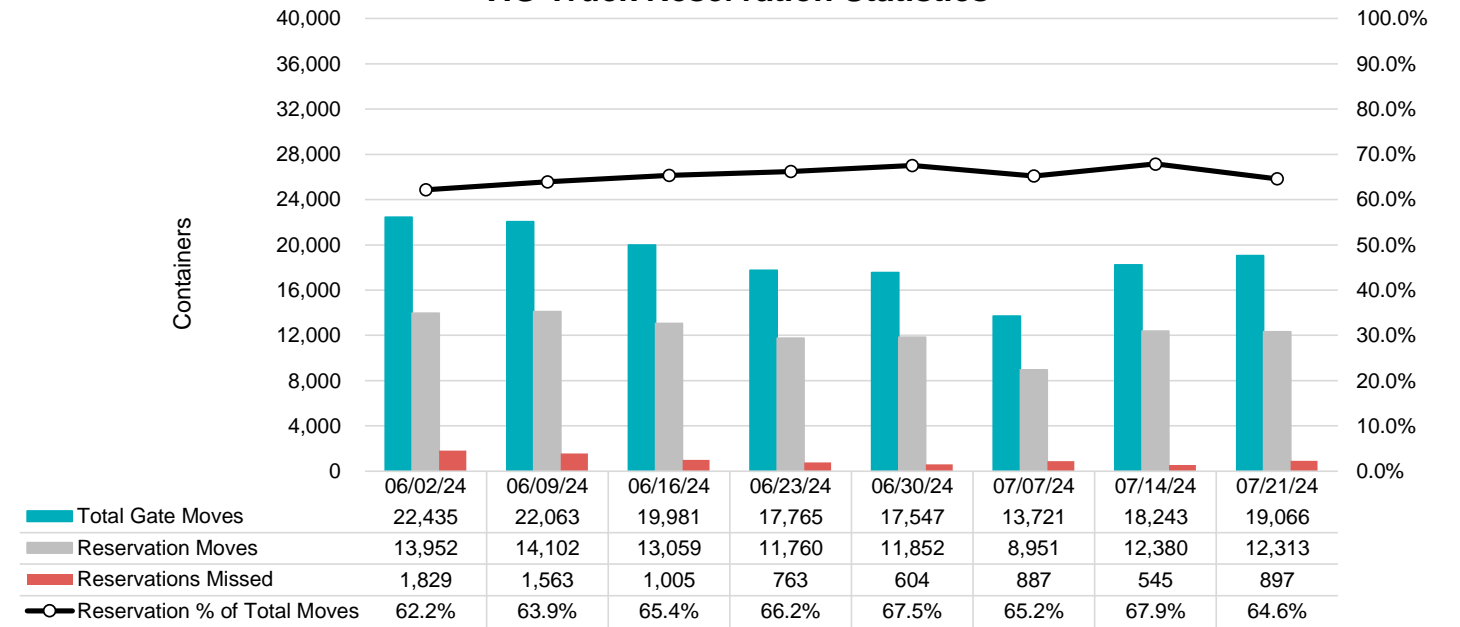

Port of Virginia Weekly Metrics

Gate Transactions

NIT Gate Transactions

VIG Gate Transactions

POV Gate Transactions

PPCY Gate Transactions

Please note: PPCY Gate Transactions are not included with POV Gate Transaction counts

Truck Reservation System and Hourly Transactions

NIT Truck Reservation Statistics

VIG Truck Reservation Statistics

POV Truck Reservation Statistics

POV Weekly Transactions by Terminal and Hour

Gate Containers and Dwell