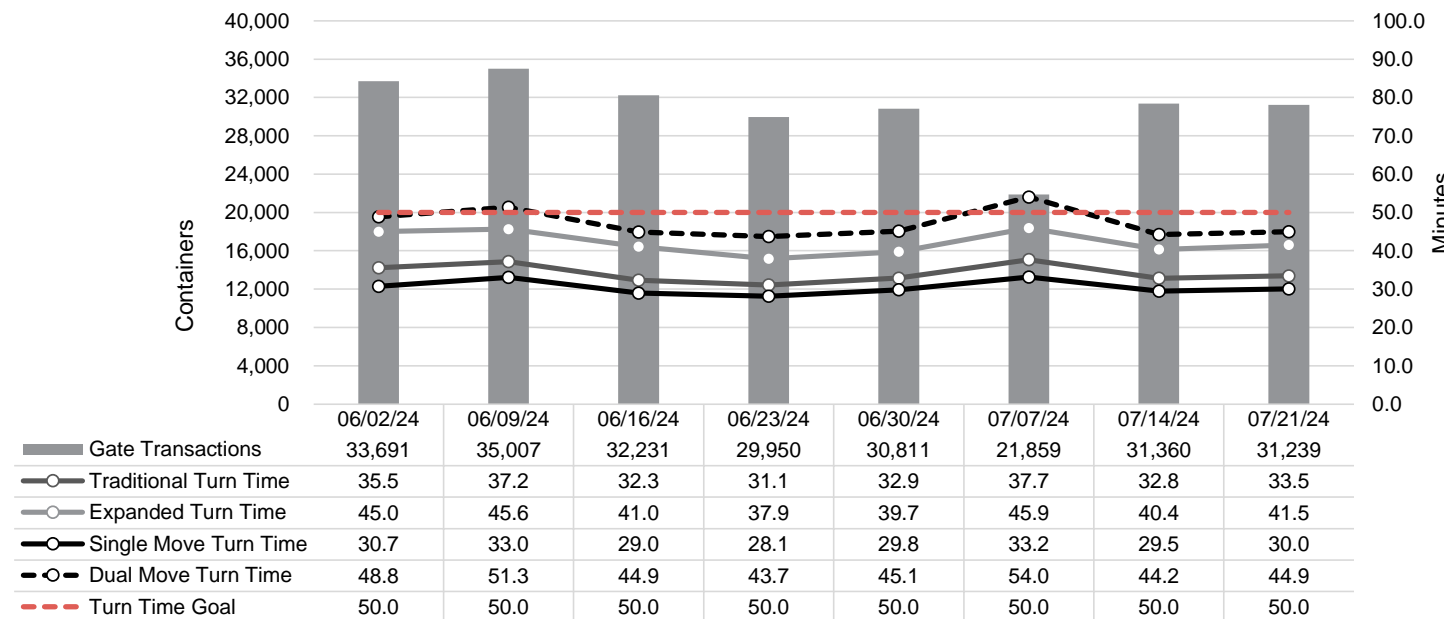

Port of Virginia Weekly Metrics

Gate Transactions

NIT Gate Transactions

VIG Gate Transactions

POV Gate Transactions

PPCY Gate Transactions

Please note: PPCY Gate Transactions are not included with POV Gate Transaction counts

Truck Reservation System and Hourly Transactions

NIT Truck Reservation Statistics

VIG Truck Reservation Statistics

POV Truck Reservation Statistics

POV Weekly Transactions by Terminal and Hour

Gate Containers and Dwell