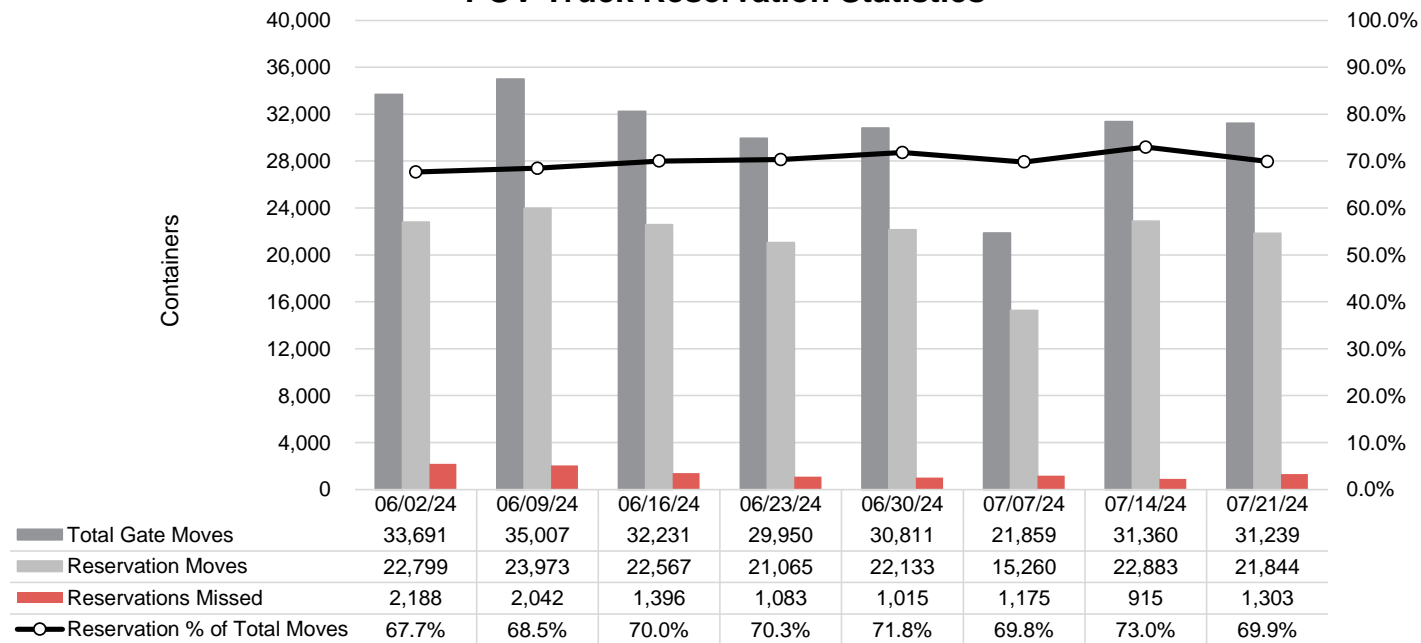

Port of Virginia Weekly Metrics

Gate Transactions

NIT Gate Transactions

VIG Gate Transactions

POV Gate Transactions

PPCY Gate Transactions

Please note: PPCY Gate Transactions are not included with POV Gate Transaction counts

Truck Reservation System and Hourly Transactions

NIT Truck Reservation Statistics

VIG Truck Reservation Statistics

POV Truck Reservation Statistics

POV Weekly Transactions by Terminal and Hour

Gate Containers and Dwell

NIT Gate Containers and Dwell

VIG Gate Containers and Dwell

Gate Transactions- Last 8 Weeks

POV Gate Containers and Dwell

Rail Containers and Dwell

NIT Rail Dwell

VIG Rail Dwell

POV Rail Import vs Export - Last 8 Weeks