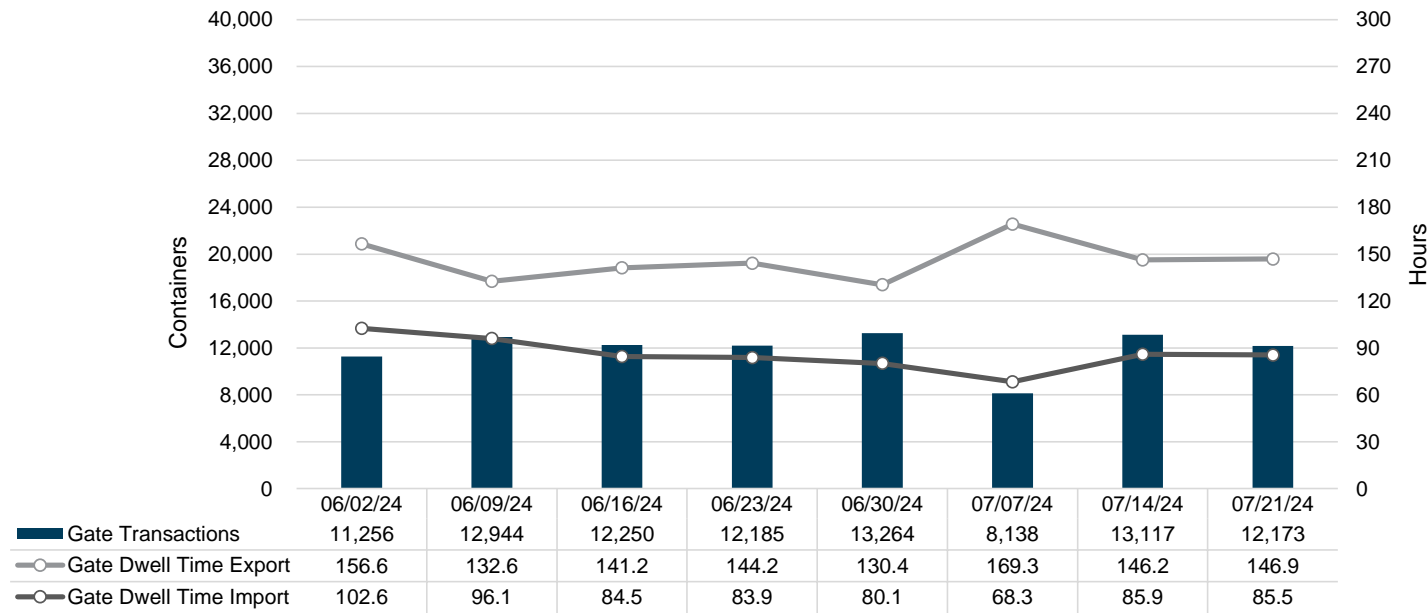

Port of Virginia Weekly Metrics

Gate Transactions

NIT Gate Transactions

VIG Gate Transactions

POV Gate Transactions

PPCY Gate Transactions

Please note: PPCY Gate Transactions are not included with POV Gate Transaction counts

Truck Reservation System and Hourly Transactions

NIT Truck Reservation Statistics

VIG Truck Reservation Statistics

POV Truck Reservation Statistics

POV Weekly Transactions by Terminal and Hour

Gate Containers and Dwell

NIT Gate Containers and Dwell

VIG Gate Containers and Dwell

Gate Transactions- Last 8 Weeks

POV Gate Containers and Dwell

Rail Containers and Dwell

NIT Rail Dwell

VIG Rail Dwell

POV Rail Import vs Export - Last 8 Weeks