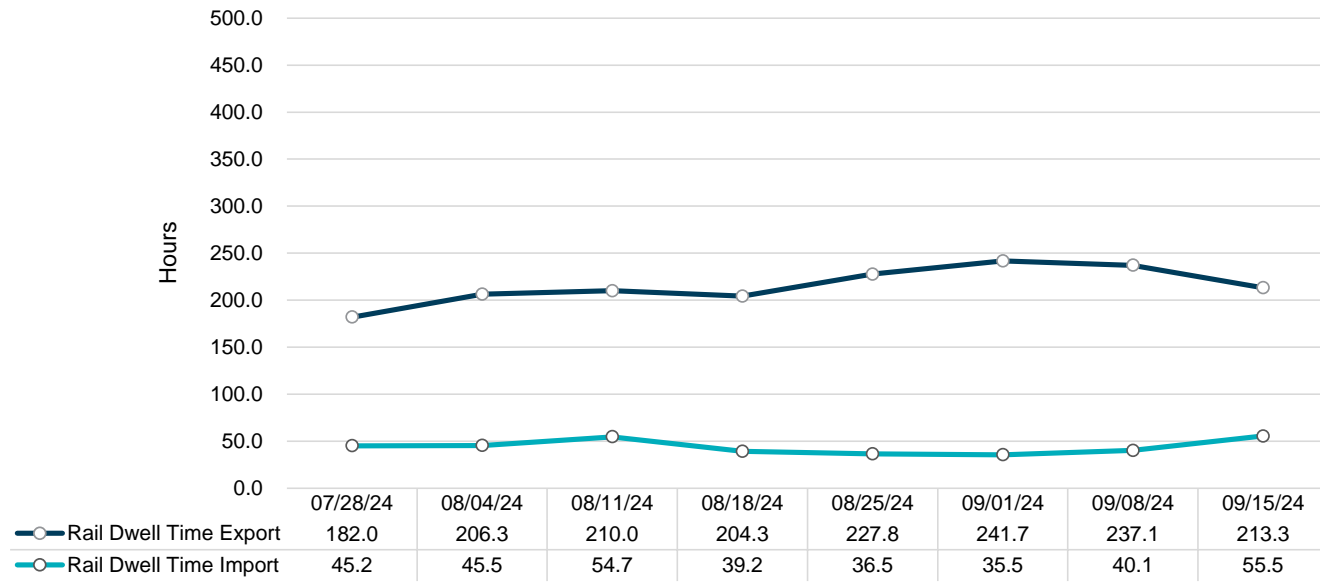

Rail Containers and Dwell

NIT Rail Dwell