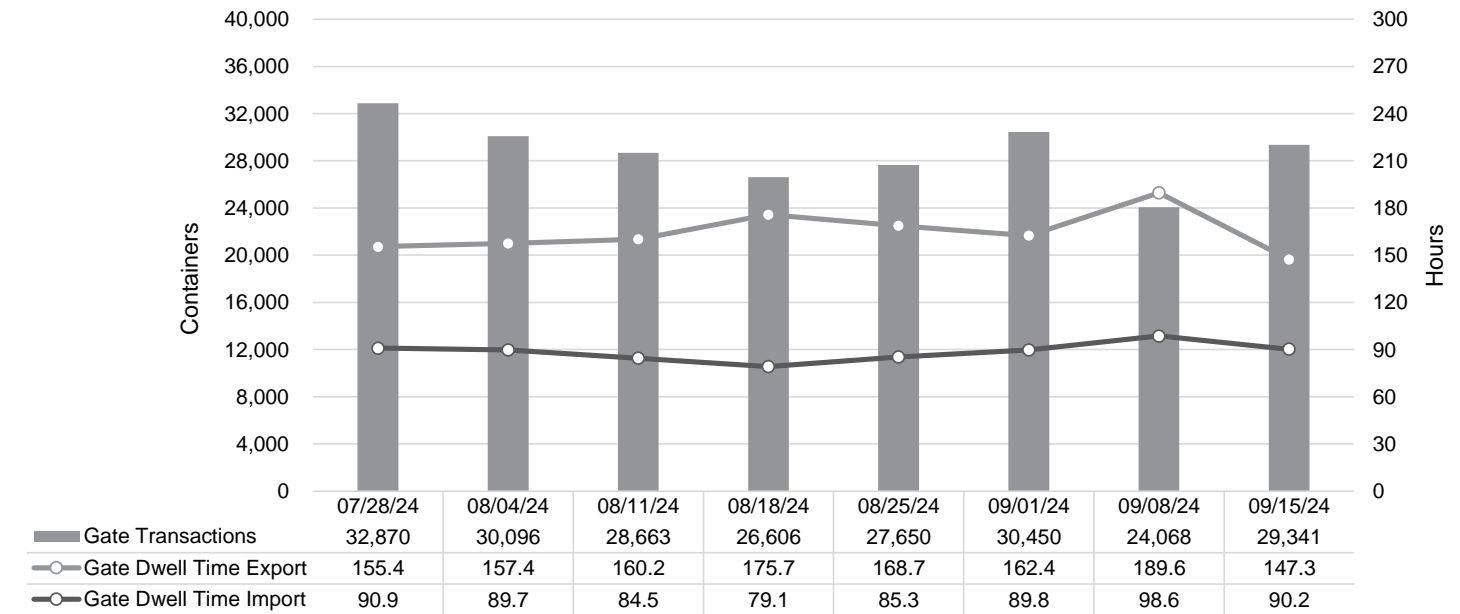

POV Gate Containers and Dwell