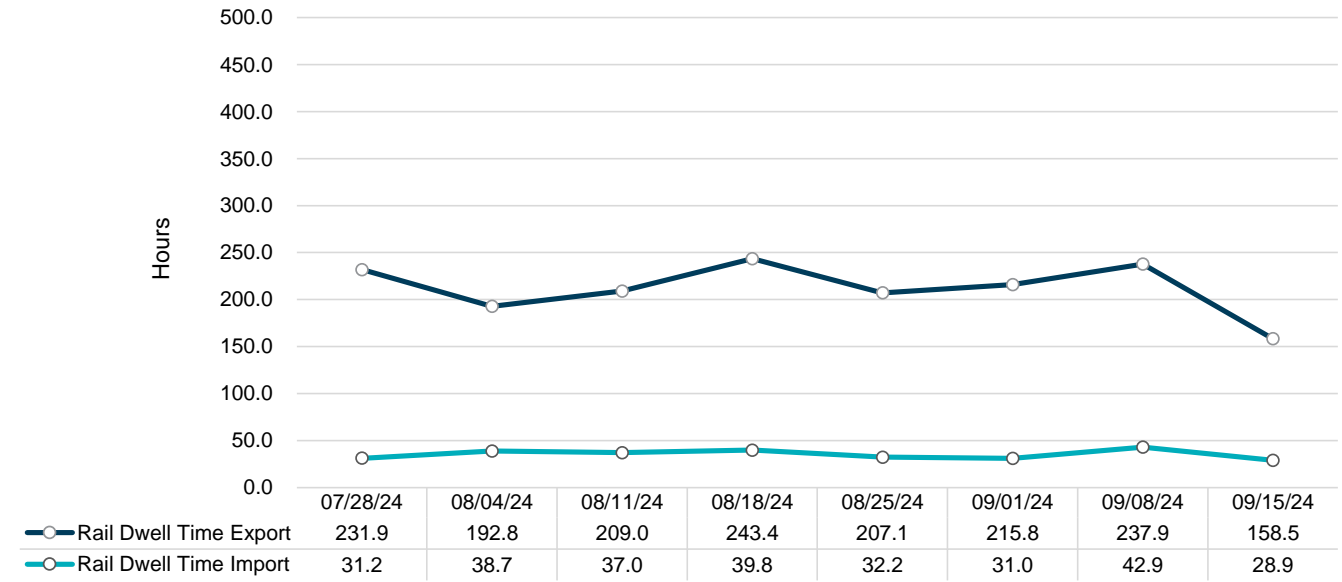

VIG Rail Dwell