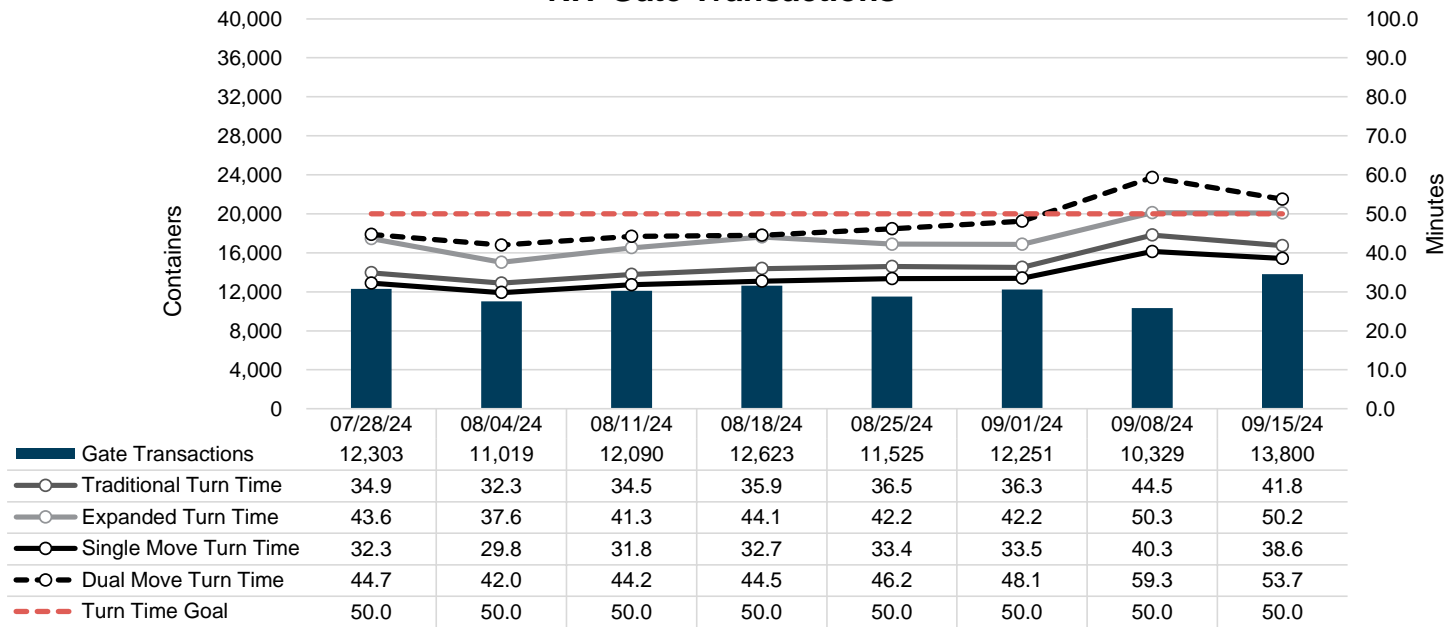

Port of Virginia Weekly Metrics

Gate Transactions

NIT Gate Transactions