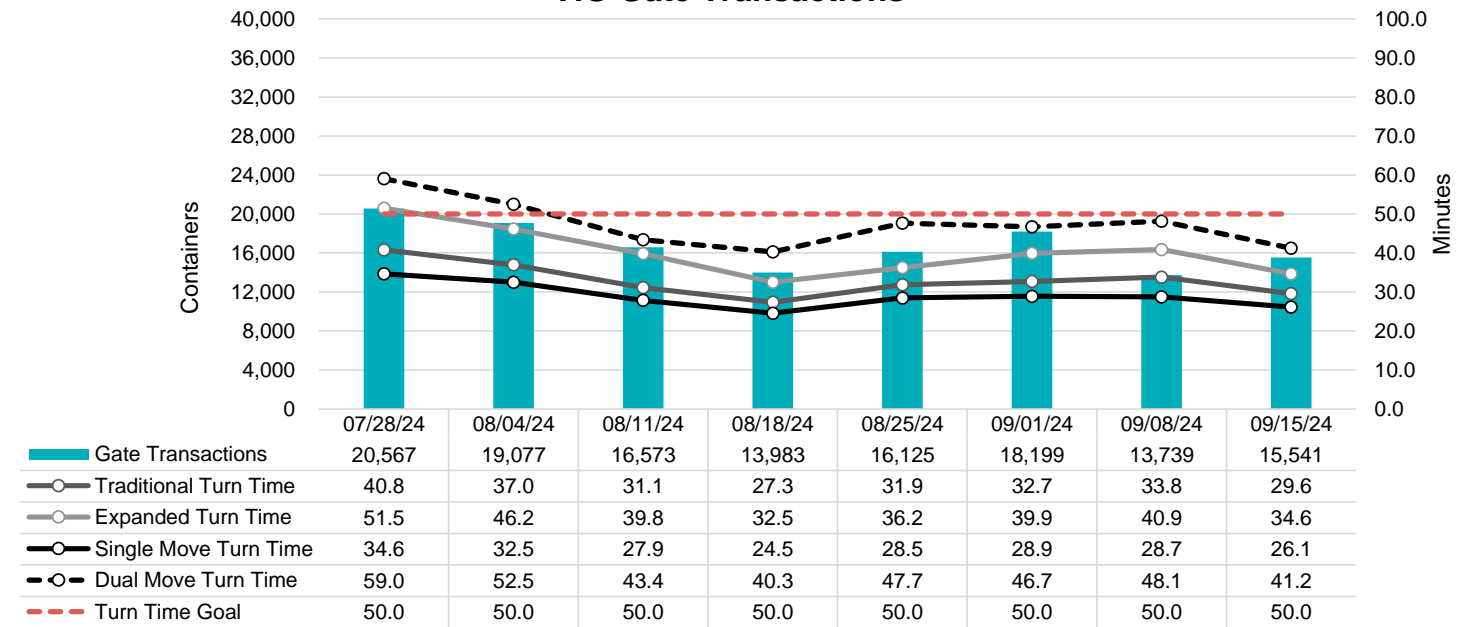

VIG Gate Transactions