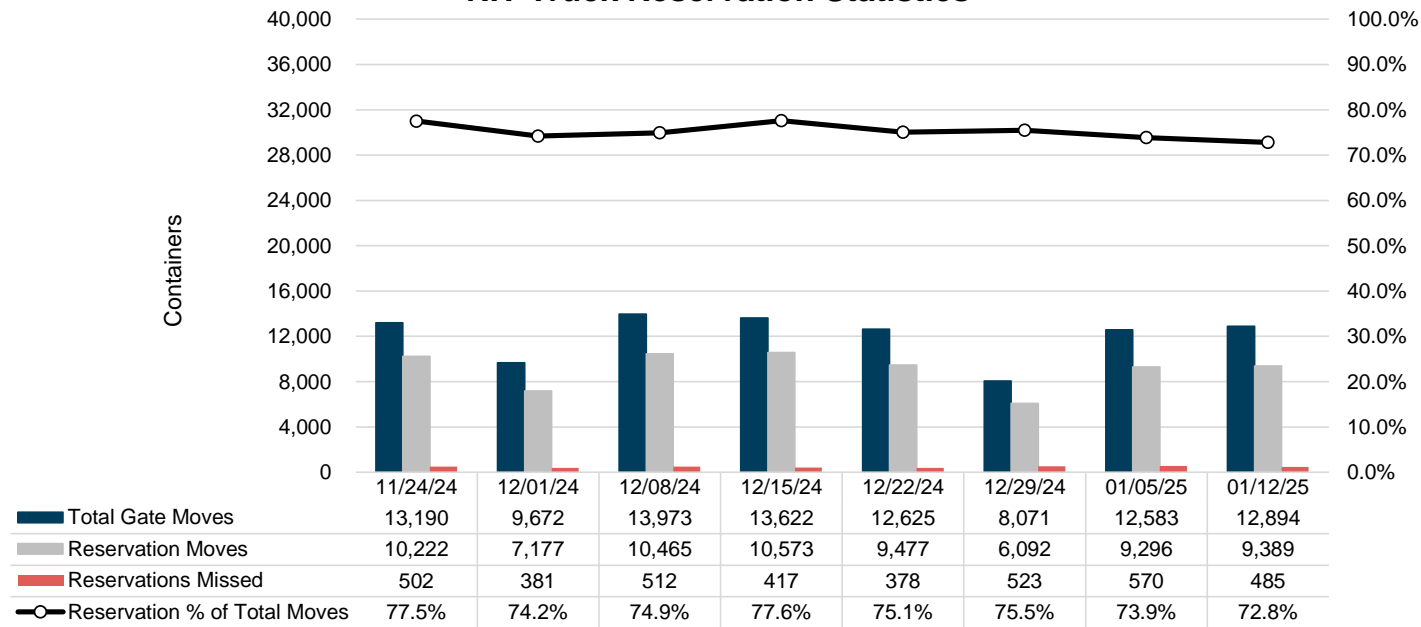

Port of Virginia Weekly Metrics

Gate Transactions

NIT Gate Transactions

VIG Gate Transactions

POV Gate Transactions

PPCY Gate Transactions

Please note: PPCY Gate Transactions are not included with POV Gate Transaction counts

Truck Reservation System and Hourly Transactions

NIT Truck Reservation Statistics

VIG Truck Reservation Statistics

POV Truck Reservation Statistics

POV Weekly Transactions by Terminal and Hour

Gate Containers and Dwell