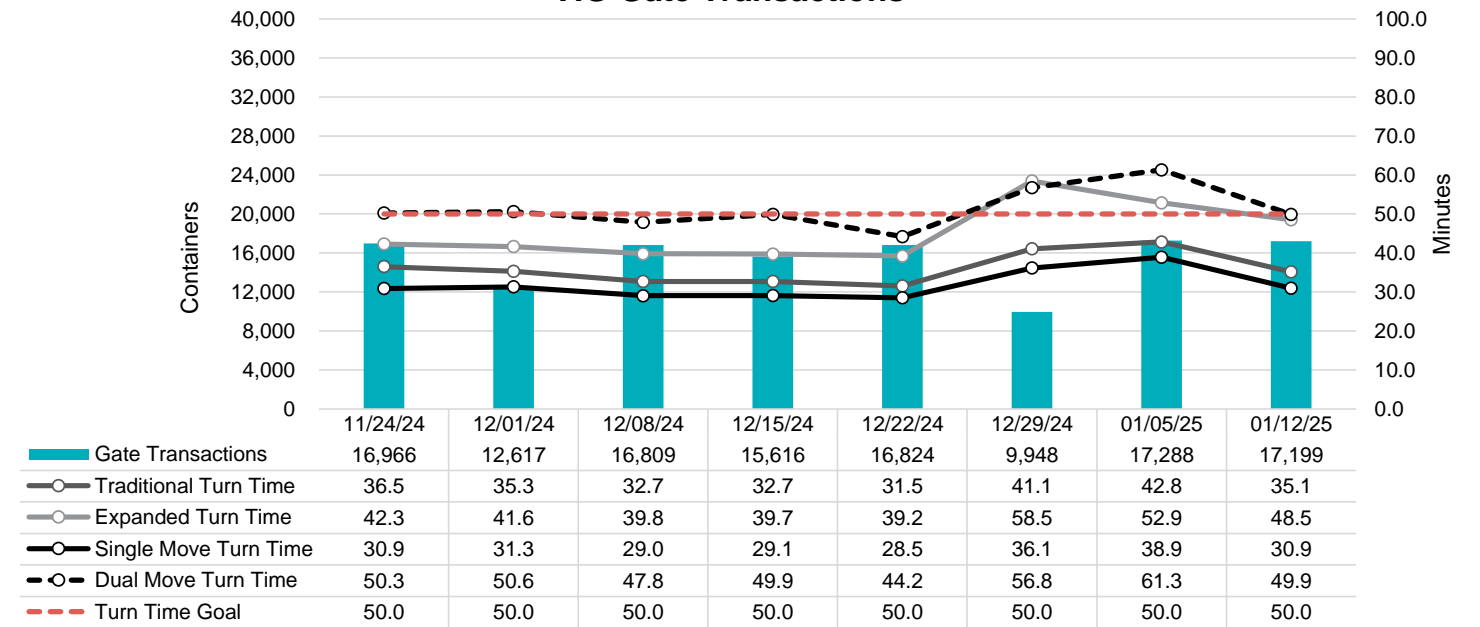

Port of Virginia Weekly Metrics

Gate Transactions

NIT Gate Transactions

VIG Gate Transactions

POV Gate Transactions

PPCY Gate Transactions

Please note: PPCY Gate Transactions are not included with POV Gate Transaction counts

Truck Reservation System and Hourly Transactions

NIT Truck Reservation Statistics

VIG Truck Reservation Statistics

POV Truck Reservation Statistics

POV Weekly Transactions by Terminal and Hour

Gate Containers and Dwell