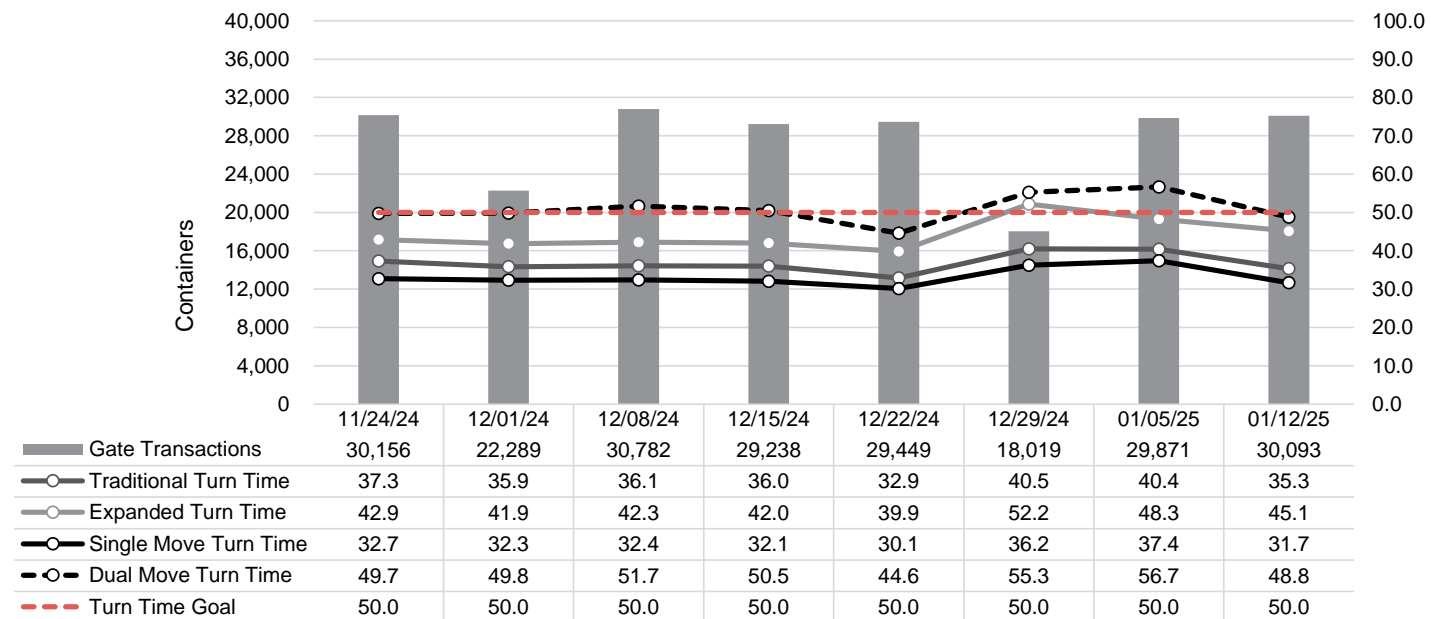

Port of Virginia Weekly Metrics

Gate Transactions

NIT Gate Transactions

VIG Gate Transactions

POV Gate Transactions

PPCY Gate Transactions

Please note: PPCY Gate Transactions are not included with POV Gate Transaction counts

Truck Reservation System and Hourly Transactions

NIT Truck Reservation Statistics

VIG Truck Reservation Statistics

POV Truck Reservation Statistics

POV Weekly Transactions by Terminal and Hour

Gate Containers and Dwell