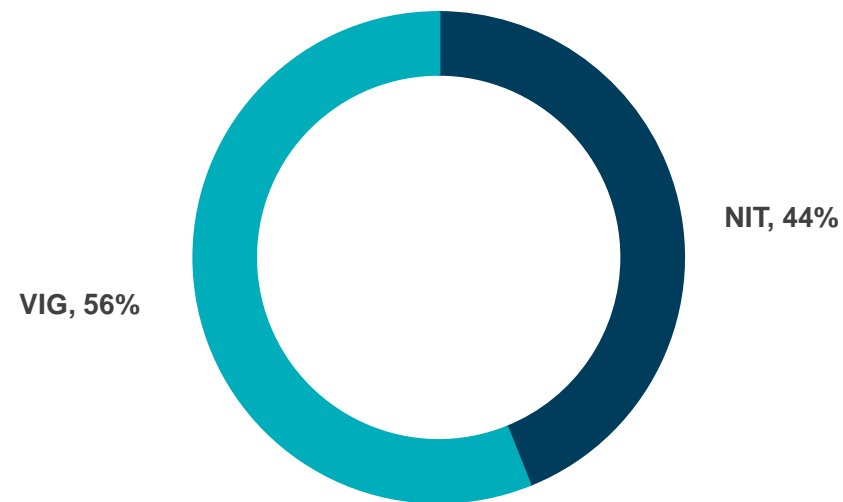

Truck Reservation System and Hourly Transactions

NIT Truck Reservation Statistics

VIG Truck Reservation Statistics

POV Truck Reservation Statistics

POV Weekly Transactions by Terminal and Hour

Gate Containers and Dwell

NIT Gate Containers and Dwell

VIG Gate Containers and Dwell

Gate Transactions- Last 8 Weeks

POV Gate Containers and Dwell

Rail Containers and Dwell

NIT Rail Dwell

VIG Rail Dwell

POV Rail Import vs Export - Last 8 Weeks