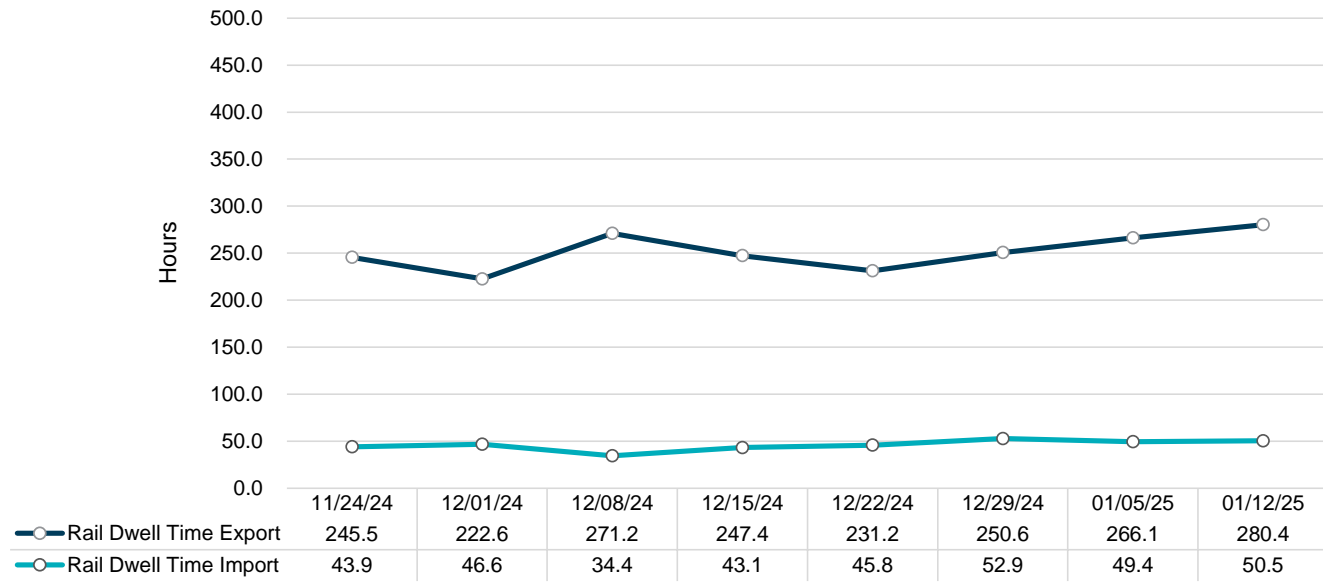

NIT Gate Containers and Dwell

VIG Gate Containers and Dwell

Gate Transactions- Last 8 Weeks

POV Gate Containers and Dwell

Rail Containers and Dwell

NIT Rail Dwell

VIG Rail Dwell

POV Rail Import vs Export - Last 8 Weeks