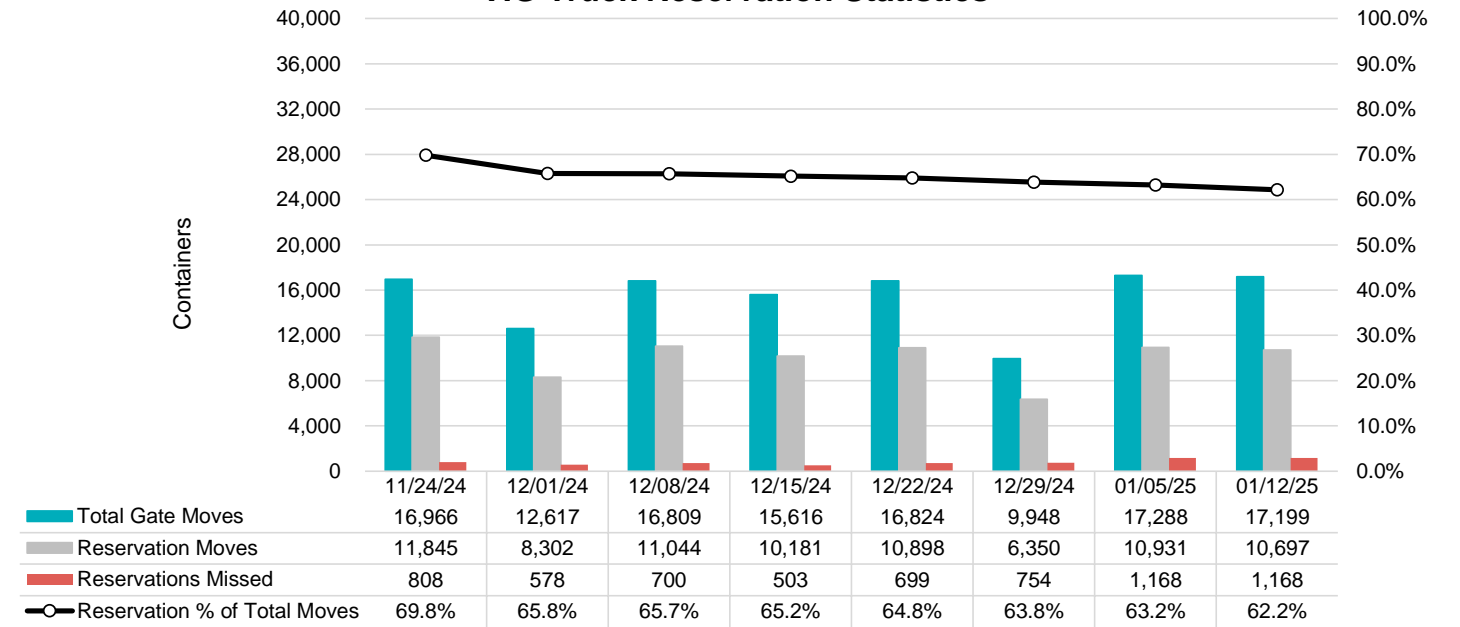

Port of Virginia Weekly Metrics

Gate Transactions

NIT Gate Transactions

VIG Gate Transactions

POV Gate Transactions

PPCY Gate Transactions

Please note: PPCY Gate Transactions are not included with POV Gate Transaction counts

Truck Reservation System and Hourly Transactions

NIT Truck Reservation Statistics

VIG Truck Reservation Statistics

POV Truck Reservation Statistics

POV Weekly Transactions by Terminal and Hour

Gate Containers and Dwell