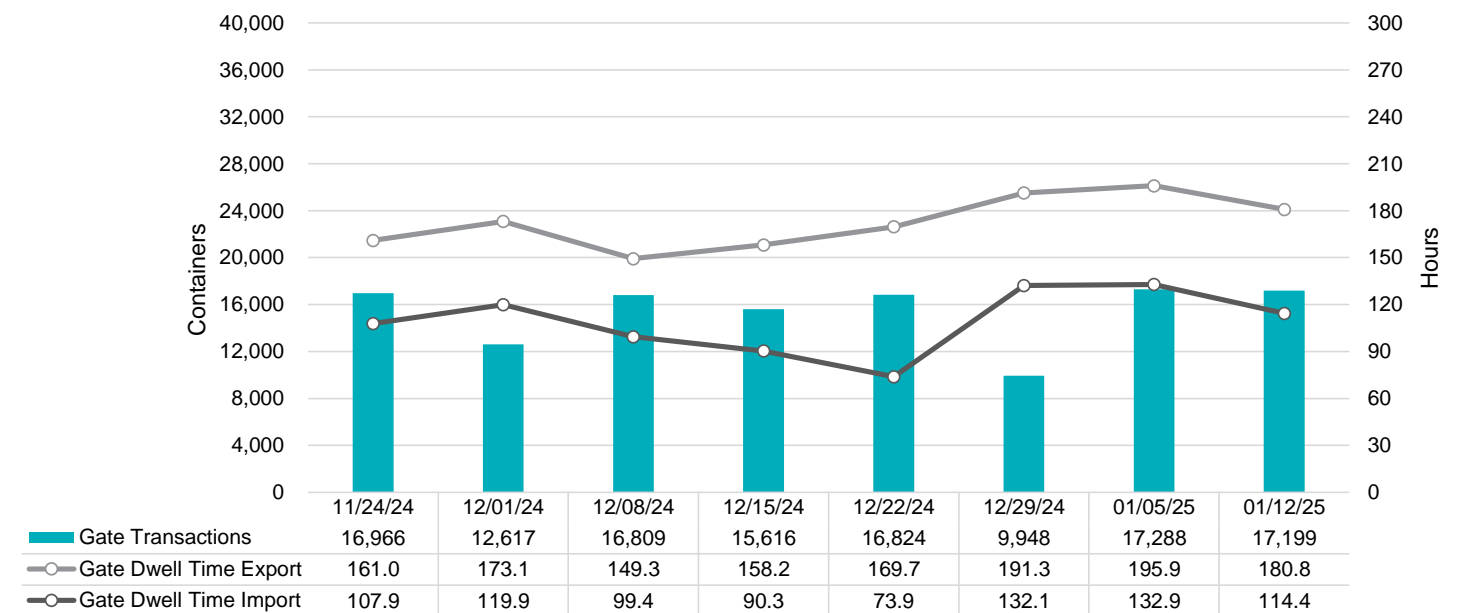

Port of Virginia Weekly Metrics

Gate Transactions

NIT Gate Transactions

VIG Gate Transactions

POV Gate Transactions

PPCY Gate Transactions

Please note: PPCY Gate Transactions are not included with POV Gate Transaction counts

Truck Reservation System and Hourly Transactions

NIT Truck Reservation Statistics

VIG Truck Reservation Statistics

POV Truck Reservation Statistics

POV Weekly Transactions by Terminal and Hour

Gate Containers and Dwell

NIT Gate Containers and Dwell

VIG Gate Containers and Dwell

Gate Transactions- Last 8 Weeks

POV Gate Containers and Dwell

Rail Containers and Dwell

NIT Rail Dwell

VIG Rail Dwell

POV Rail Import vs Export - Last 8 Weeks