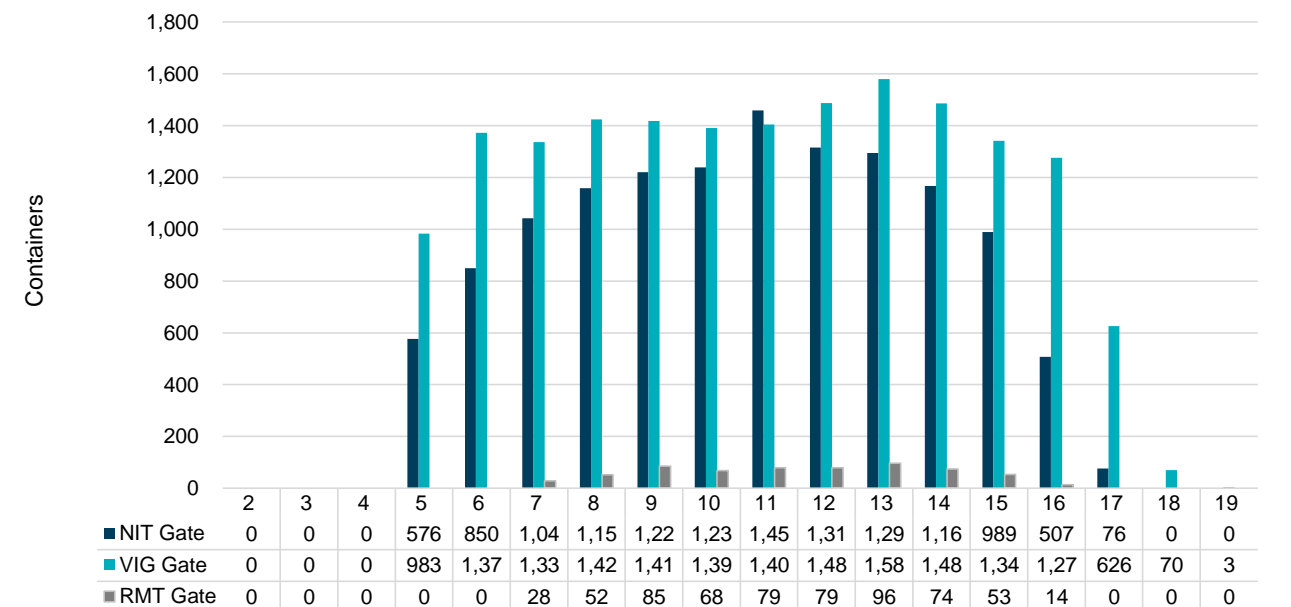

Port of Virginia Weekly Metrics

Gate Transactions

NIT Gate Transactions

VIG Gate Transactions

POV Gate Transactions

PPCY Gate Transactions

Please note: PPCY Gate Transactions are not included with POV Gate Transaction counts

Truck Reservation System and Hourly Transactions

NIT Truck Reservation Statistics

VIG Truck Reservation Statistics

POV Truck Reservation Statistics

POV Weekly Transactions by Terminal and Hour

Gate Containers and Dwell

NIT Gate Containers and Dwell

VIG Gate Containers and Dwell

Gate Transactions- Last 8 Weeks

POV Gate Containers and Dwell

Rail Containers and Dwell

NIT Rail Dwell

VIG Rail Dwell

POV Rail Import vs Export - Last 8 Weeks