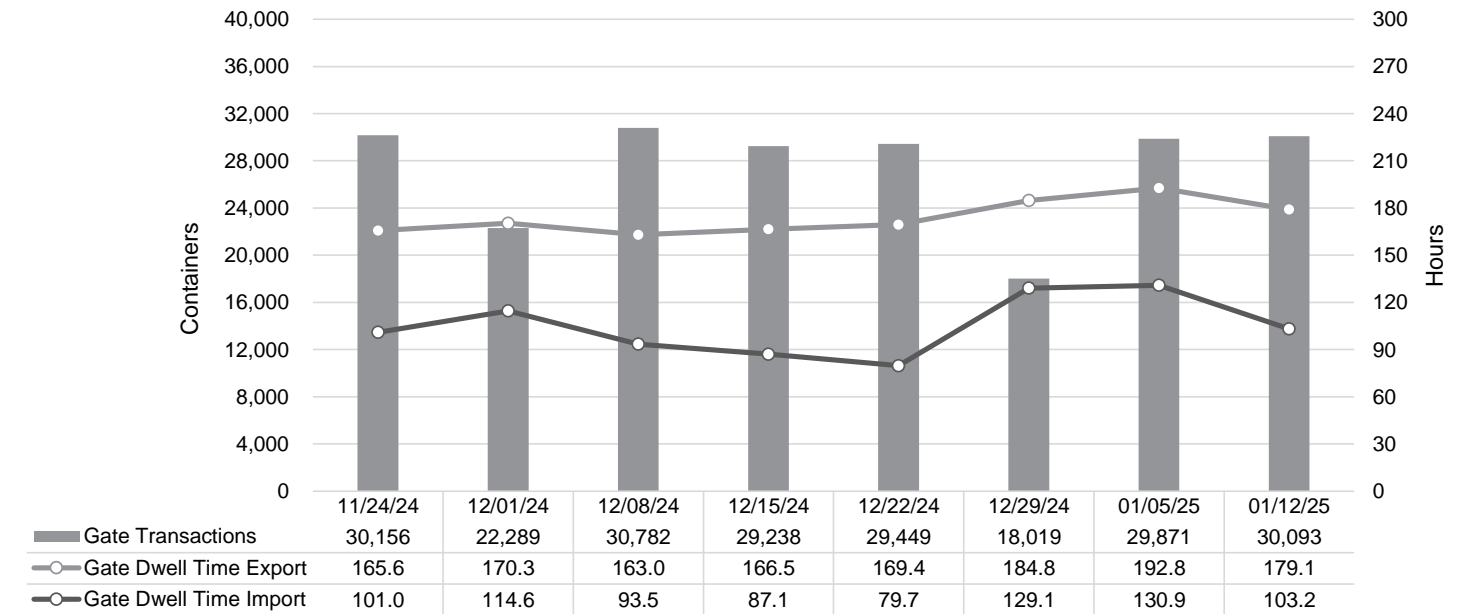

Truck Reservation System and Hourly Transactions

NIT Truck Reservation Statistics

VIG Truck Reservation Statistics

POV Truck Reservation Statistics

POV Weekly Transactions by Terminal and Hour

Gate Containers and Dwell

NIT Gate Containers and Dwell

VIG Gate Containers and Dwell

Gate Transactions- Last 8 Weeks

POV Gate Containers and Dwell

Rail Containers and Dwell

NIT Rail Dwell

VIG Rail Dwell

POV Rail Import vs Export - Last 8 Weeks