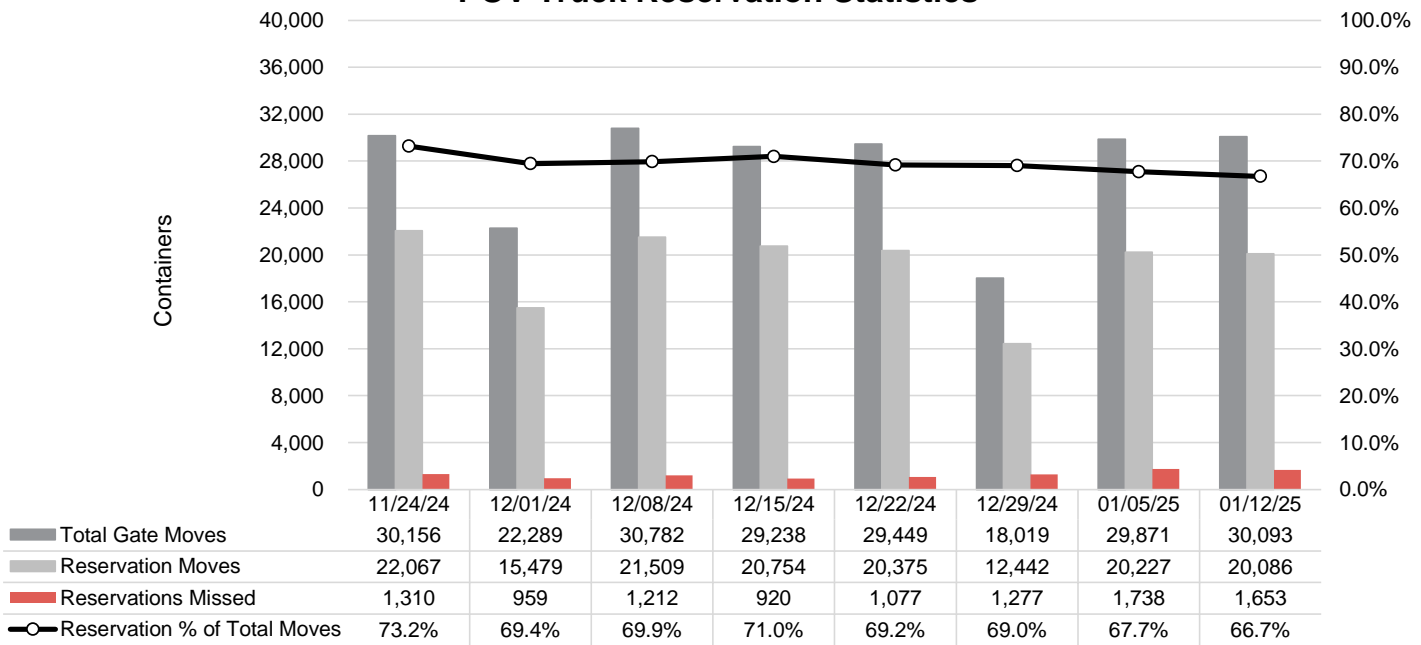

Port of Virginia Weekly Metrics

Gate Transactions

NIT Gate Transactions

VIG Gate Transactions

POV Gate Transactions

PPCY Gate Transactions

Please note: PPCY Gate Transactions are not included with POV Gate Transaction counts

Truck Reservation System and Hourly Transactions

NIT Truck Reservation Statistics

VIG Truck Reservation Statistics

POV Truck Reservation Statistics

POV Weekly Transactions by Terminal and Hour

Gate Containers and Dwell

NIT Gate Containers and Dwell

VIG Gate Containers and Dwell

Gate Transactions- Last 8 Weeks

POV Gate Containers and Dwell

Rail Containers and Dwell

NIT Rail Dwell

VIG Rail Dwell

POV Rail Import vs Export - Last 8 Weeks