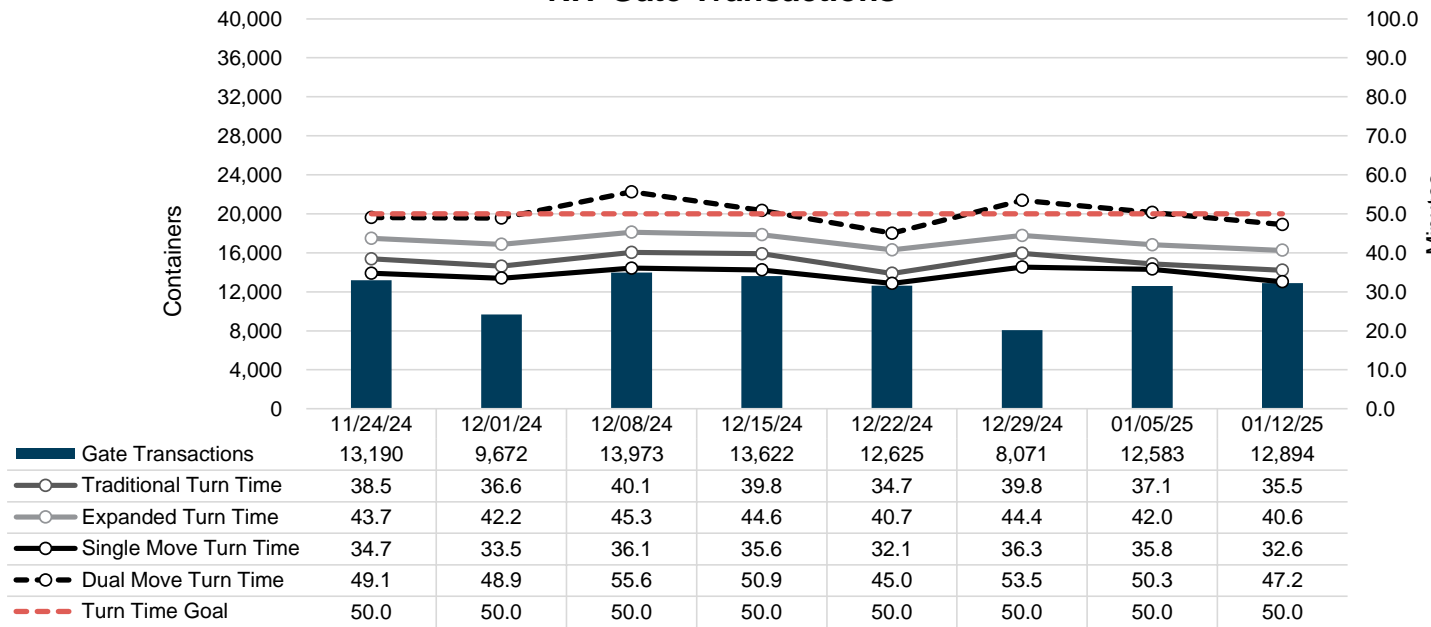

Port of Virginia Weekly Metrics

Gate Transactions

NIT Gate Transactions

VIG Gate Transactions

POV Gate Transactions

PPCY Gate Transactions

Please note: PPCY Gate Transactions are not included with POV Gate Transaction counts

Truck Reservation System and Hourly Transactions

NIT Truck Reservation Statistics

VIG Truck Reservation Statistics

POV Truck Reservation Statistics

POV Weekly Transactions by Terminal and Hour

Gate Containers and Dwell