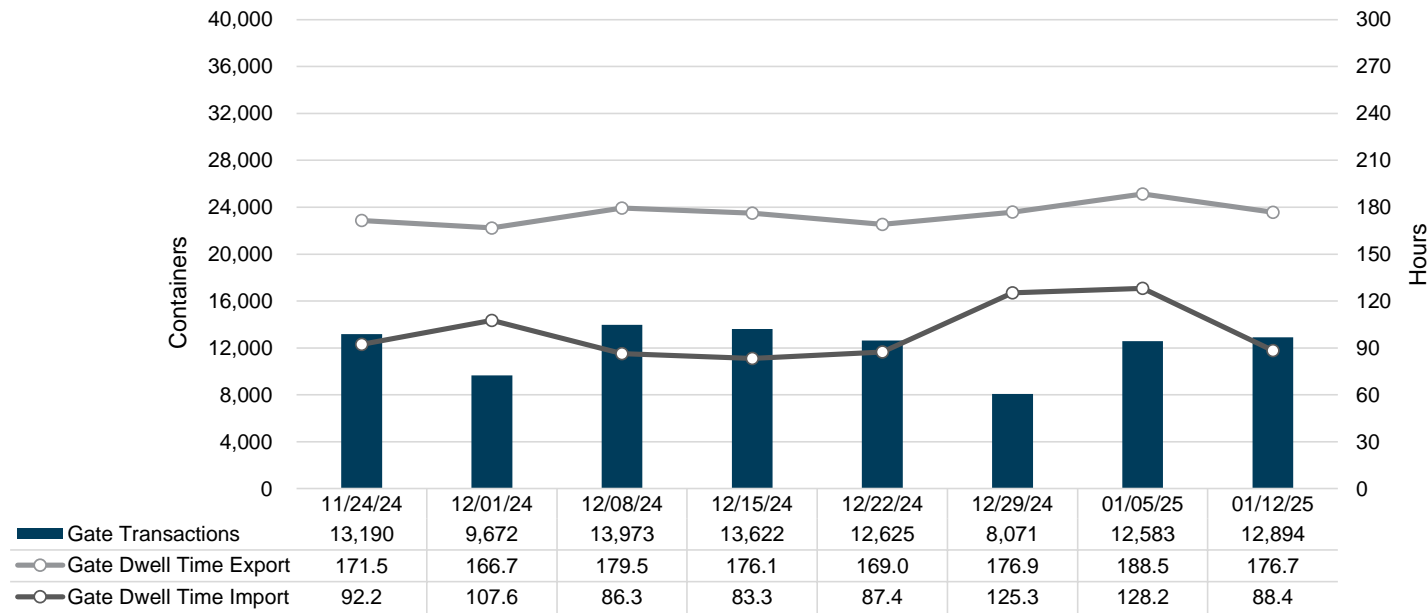

Port of Virginia Weekly Metrics

Gate Transactions

NIT Gate Transactions

VIG Gate Transactions

POV Gate Transactions

PPCY Gate Transactions

Please note: PPCY Gate Transactions are not included with POV Gate Transaction counts

Truck Reservation System and Hourly Transactions

NIT Truck Reservation Statistics

VIG Truck Reservation Statistics

POV Truck Reservation Statistics

POV Weekly Transactions by Terminal and Hour

Gate Containers and Dwell

NIT Gate Containers and Dwell

VIG Gate Containers and Dwell

Gate Transactions- Last 8 Weeks

POV Gate Containers and Dwell

Rail Containers and Dwell

NIT Rail Dwell

VIG Rail Dwell

POV Rail Import vs Export - Last 8 Weeks