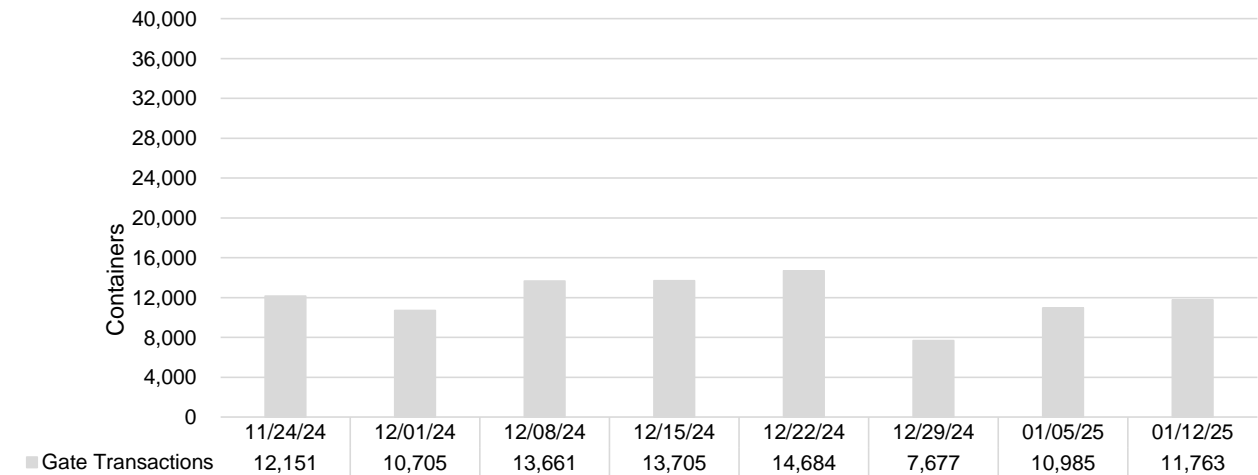

Port of Virginia Weekly Metrics

Gate Transactions

NIT Gate Transactions

VIG Gate Transactions

POV Gate Transactions

PPCY Gate Transactions

Please note: PPCY Gate Transactions are not included with POV Gate Transaction counts

Truck Reservation System and Hourly Transactions

NIT Truck Reservation Statistics

VIG Truck Reservation Statistics

POV Truck Reservation Statistics

POV Weekly Transactions by Terminal and Hour

Gate Containers and Dwell