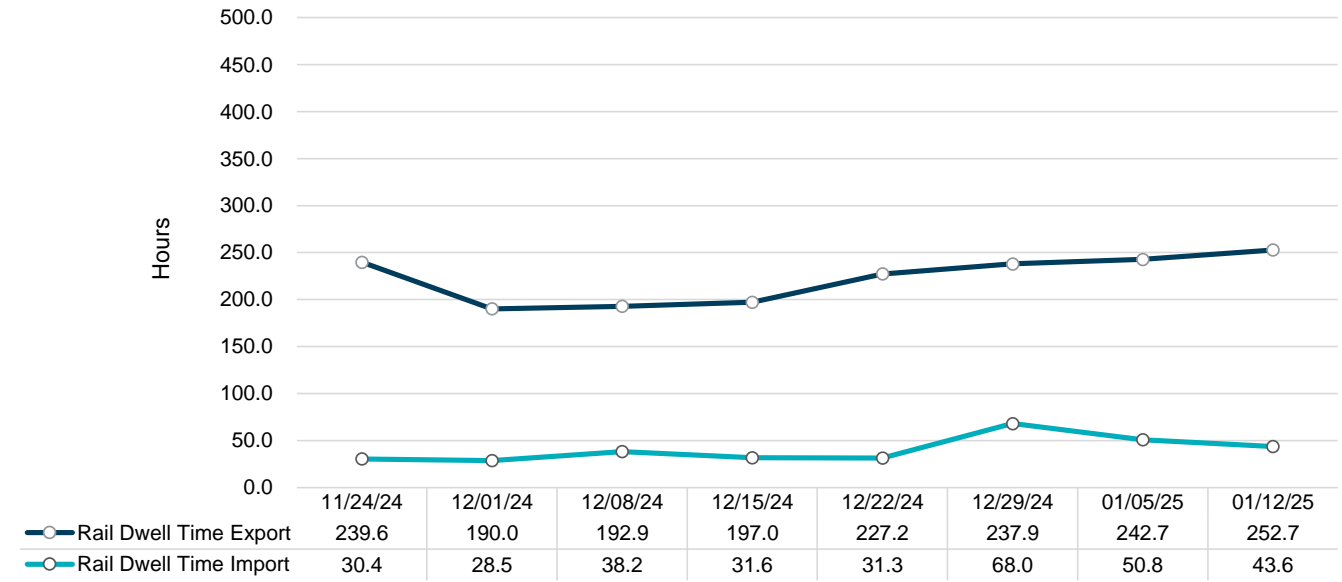

NIT Gate Containers and Dwell

VIG Gate Containers and Dwell

Gate Transactions- Last 8 Weeks

POV Gate Containers and Dwell

Rail Containers and Dwell

NIT Rail Dwell

VIG Rail Dwell

POV Rail Import vs Export - Last 8 Weeks