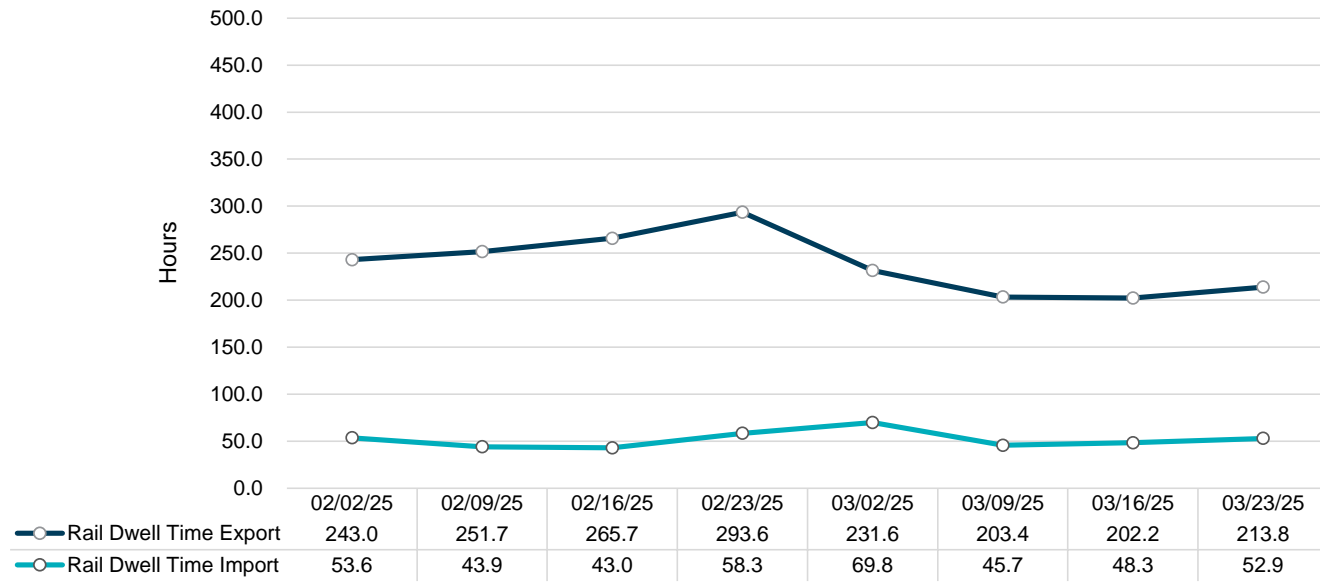

NIT Gate Containers and Dwell

VIG Gate Containers and Dwell

Gate Transactions- Last 8 Weeks

POV Gate Containers and Dwell

Rail Containers and Dwell

NIT Rail Dwell

VIG Rail Dwell

POV Rail Import vs Export - Last 8 Weeks