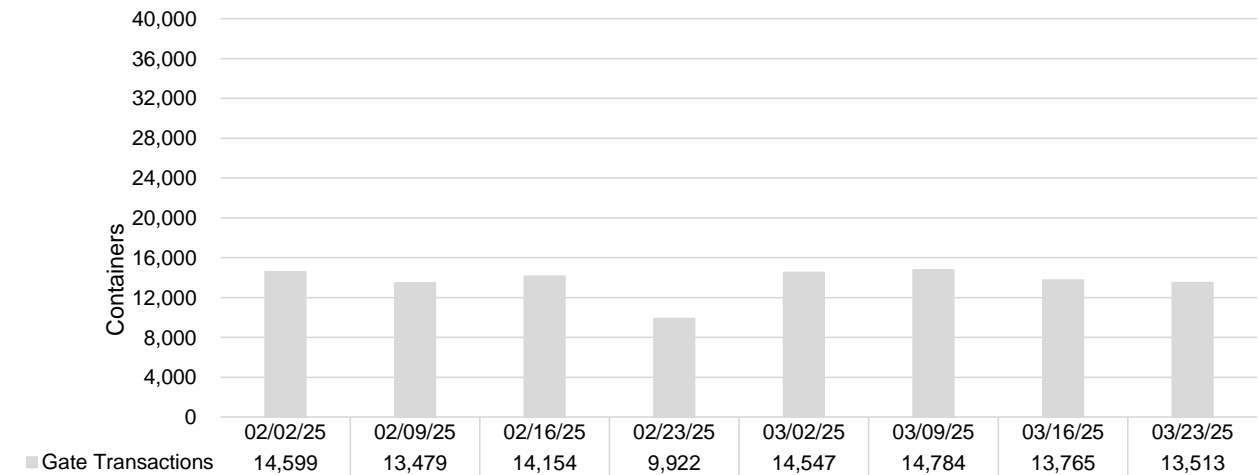

Port of Virginia Weekly Metrics

Gate Transactions

NIT Gate Transactions

VIG Gate Transactions

POV Gate Transactions

PPCY Gate Transactions

Please note: PPCY Gate Transactions are not included with POV Gate Transaction counts

Truck Reservation System and Hourly Transactions

NIT Truck Reservation Statistics

VIG Truck Reservation Statistics

POV Truck Reservation Statistics

POV Weekly Transactions by Terminal and Hour

Gate Containers and Dwell