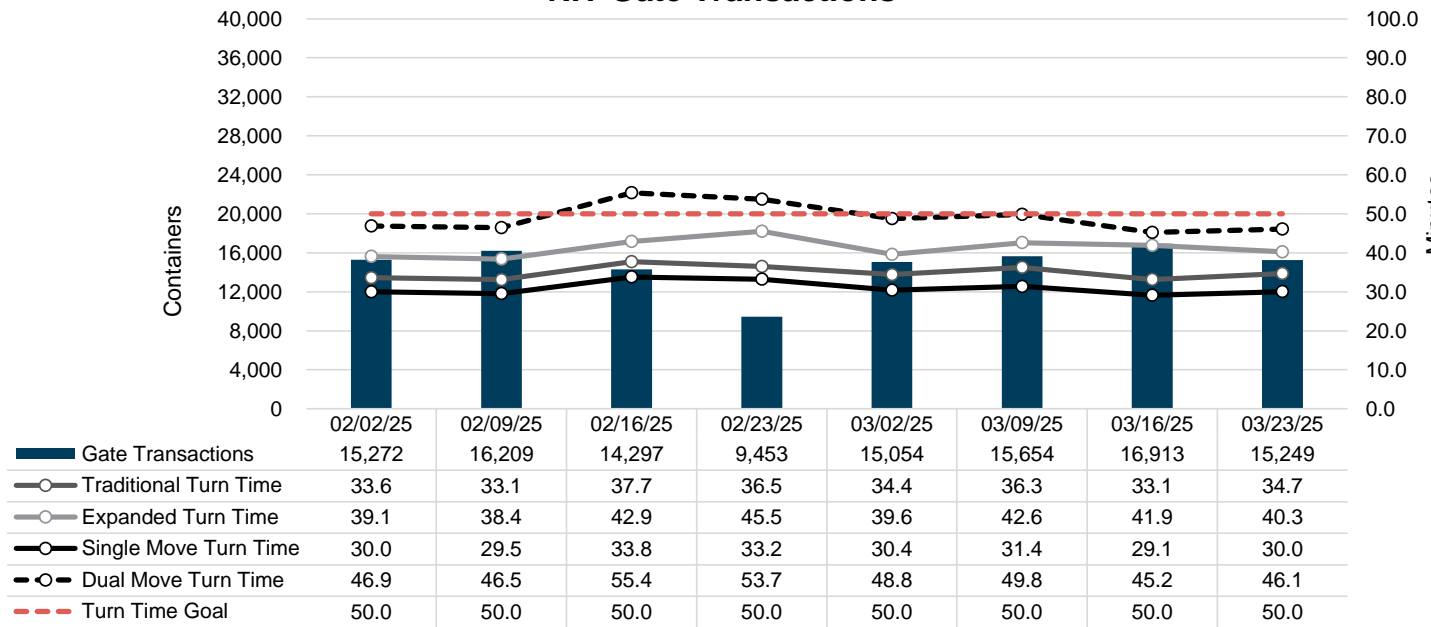

Port of Virginia Weekly Metrics

Gate Transactions

NIT Gate Transactions

VIG Gate Transactions

POV Gate Transactions

PPCY Gate Transactions

Please note: PPCY Gate Transactions are not included with POV Gate Transaction counts

Truck Reservation System and Hourly Transactions

NIT Truck Reservation Statistics

VIG Truck Reservation Statistics

POV Truck Reservation Statistics

POV Weekly Transactions by Terminal and Hour

Gate Containers and Dwell