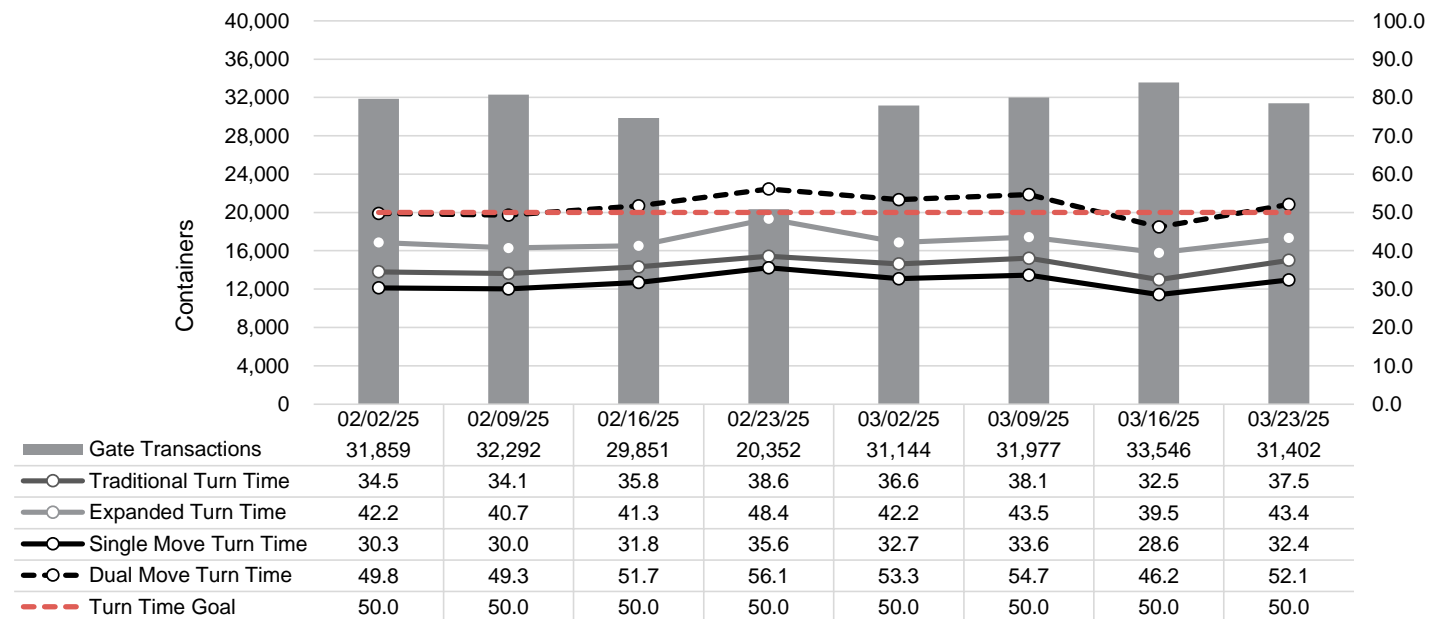

Port of Virginia Weekly Metrics

Gate Transactions

NIT Gate Transactions

VIG Gate Transactions

POV Gate Transactions

PPCY Gate Transactions

Please note: PPCY Gate Transactions are not included with POV Gate Transaction counts

Truck Reservation System and Hourly Transactions

NIT Truck Reservation Statistics

VIG Truck Reservation Statistics

POV Truck Reservation Statistics

POV Weekly Transactions by Terminal and Hour

Gate Containers and Dwell