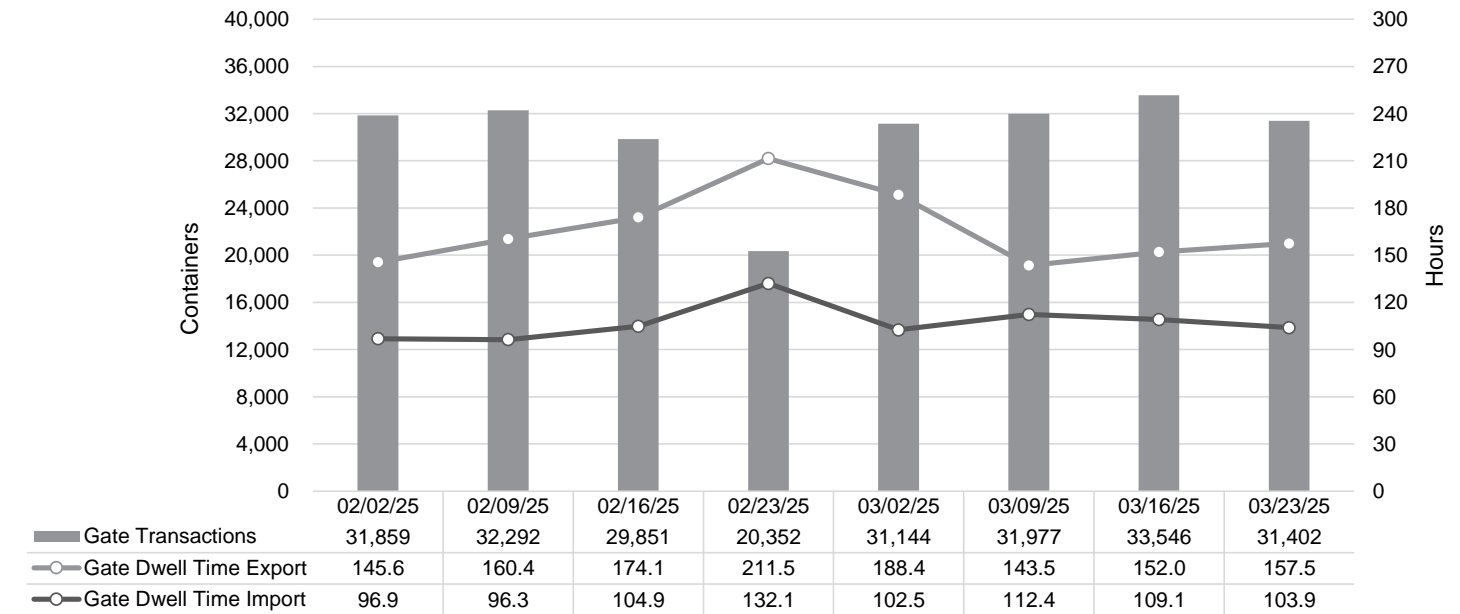

Truck Reservation System and Hourly Transactions

NIT Truck Reservation Statistics

VIG Truck Reservation Statistics

POV Truck Reservation Statistics

POV Weekly Transactions by Terminal and Hour

Gate Containers and Dwell

NIT Gate Containers and Dwell

VIG Gate Containers and Dwell

Gate Transactions- Last 8 Weeks

POV Gate Containers and Dwell

Rail Containers and Dwell

NIT Rail Dwell

VIG Rail Dwell

POV Rail Import vs Export - Last 8 Weeks