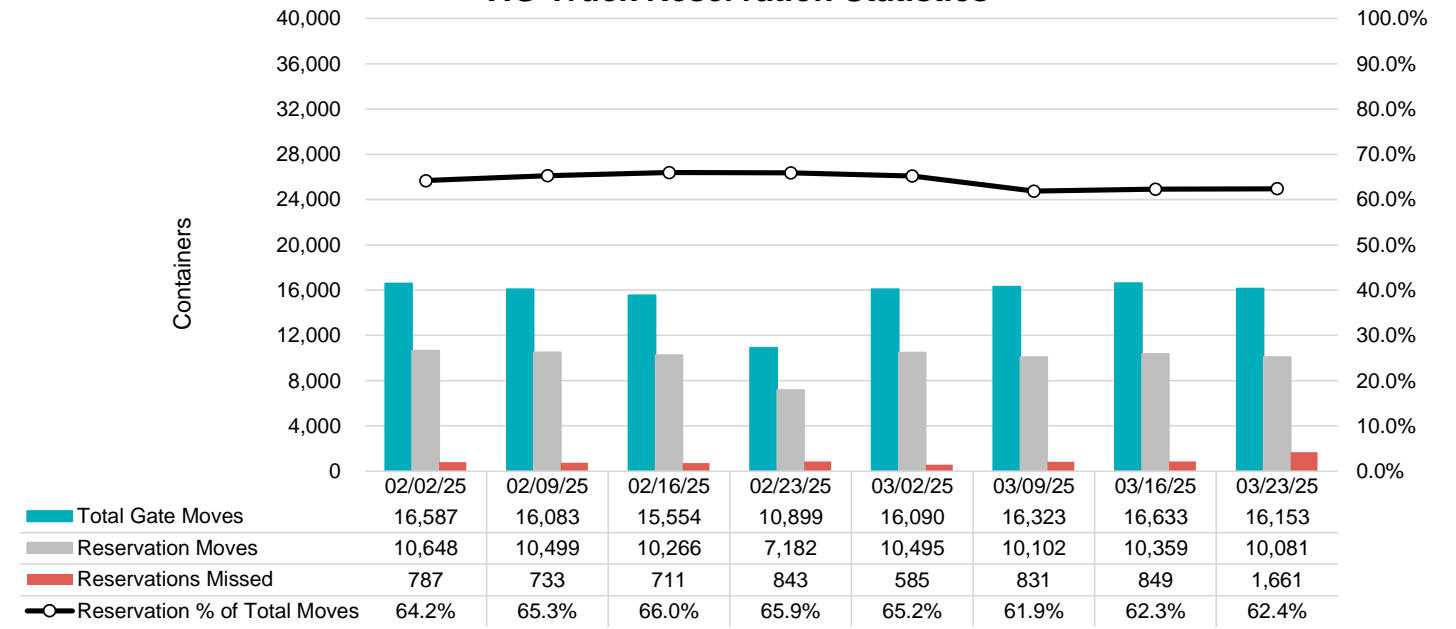

Port of Virginia Weekly Metrics

Gate Transactions

NIT Gate Transactions

VIG Gate Transactions

POV Gate Transactions

PPCY Gate Transactions

Please note: PPCY Gate Transactions are not included with POV Gate Transaction counts

Truck Reservation System and Hourly Transactions

NIT Truck Reservation Statistics

VIG Truck Reservation Statistics

POV Truck Reservation Statistics

POV Weekly Transactions by Terminal and Hour

Gate Containers and Dwell