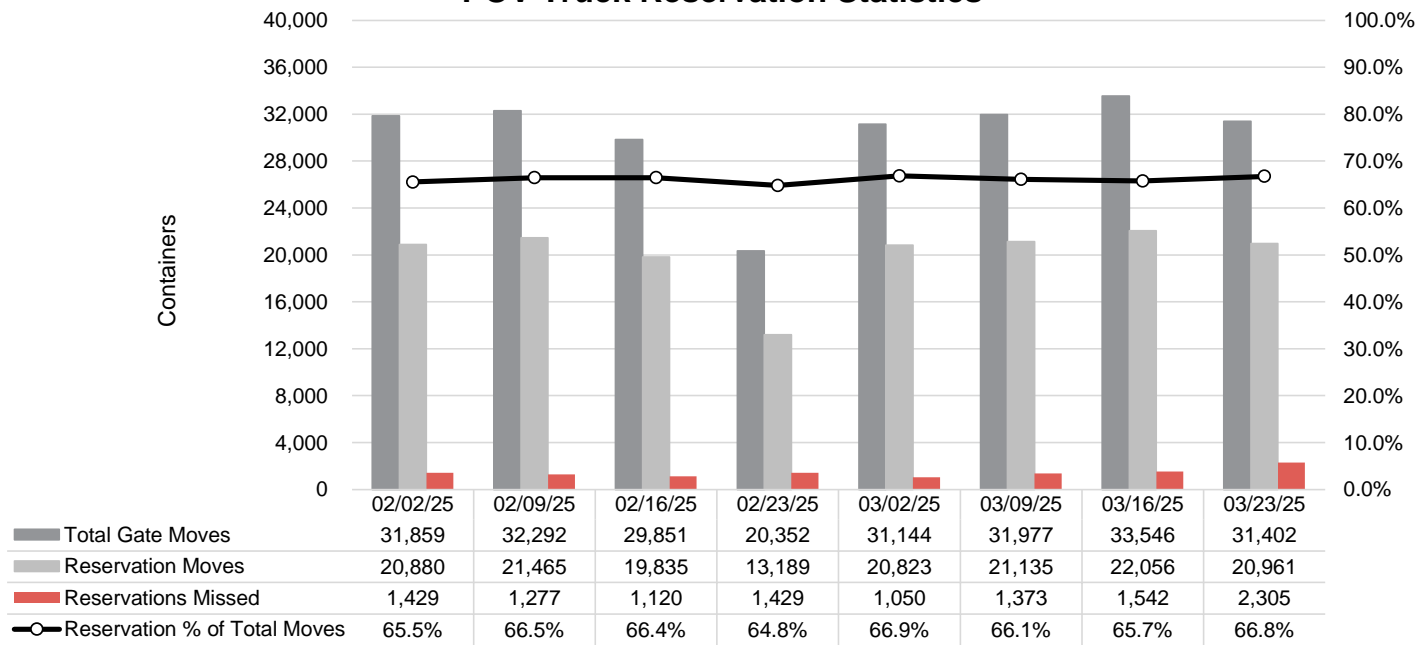

Port of Virginia Weekly Metrics

Gate Transactions

NIT Gate Transactions

VIG Gate Transactions

POV Gate Transactions

PPCY Gate Transactions

Please note: PPCY Gate Transactions are not included with POV Gate Transaction counts

Truck Reservation System and Hourly Transactions

NIT Truck Reservation Statistics

VIG Truck Reservation Statistics

POV Truck Reservation Statistics

POV Weekly Transactions by Terminal and Hour

Gate Containers and Dwell

NIT Gate Containers and Dwell

VIG Gate Containers and Dwell

Gate Transactions- Last 8 Weeks

POV Gate Containers and Dwell

Rail Containers and Dwell

NIT Rail Dwell

VIG Rail Dwell

POV Rail Import vs Export - Last 8 Weeks