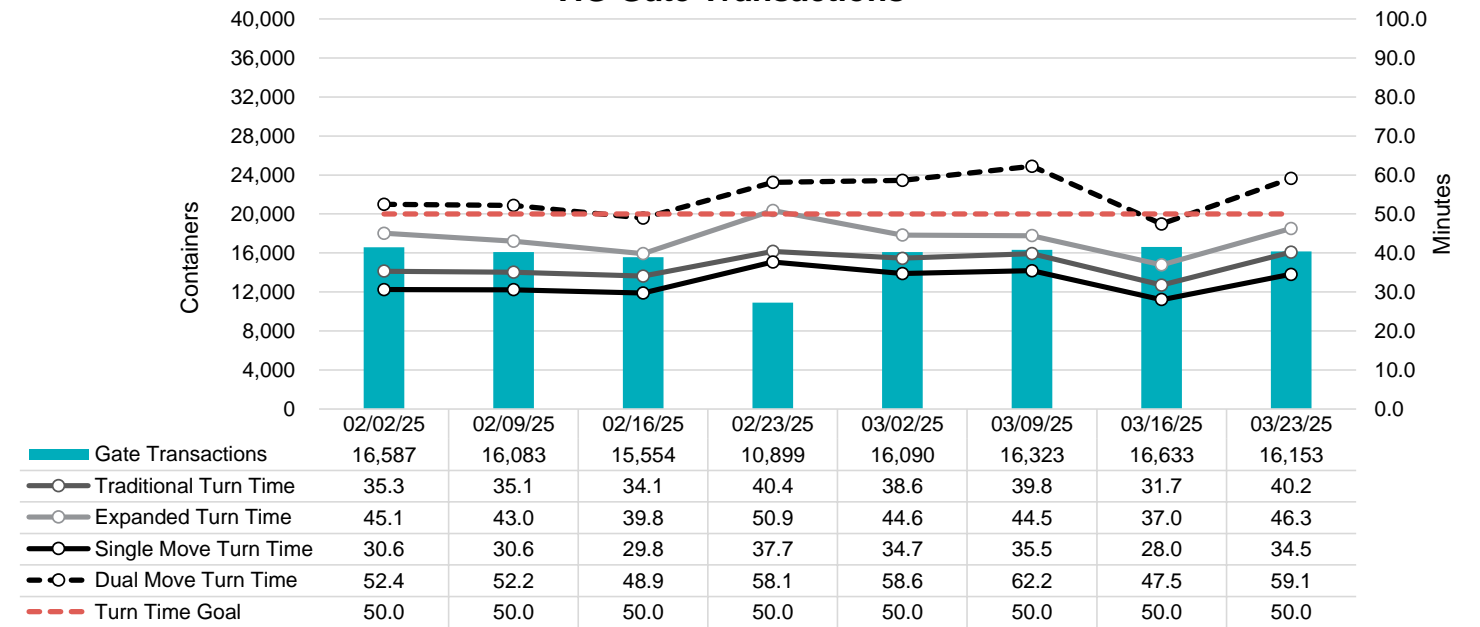

Port of Virginia Weekly Metrics

Gate Transactions

NIT Gate Transactions

VIG Gate Transactions

POV Gate Transactions

PPCY Gate Transactions

Please note: PPCY Gate Transactions are not included with POV Gate Transaction counts

Truck Reservation System and Hourly Transactions

NIT Truck Reservation Statistics

VIG Truck Reservation Statistics

POV Truck Reservation Statistics

POV Weekly Transactions by Terminal and Hour

Gate Containers and Dwell