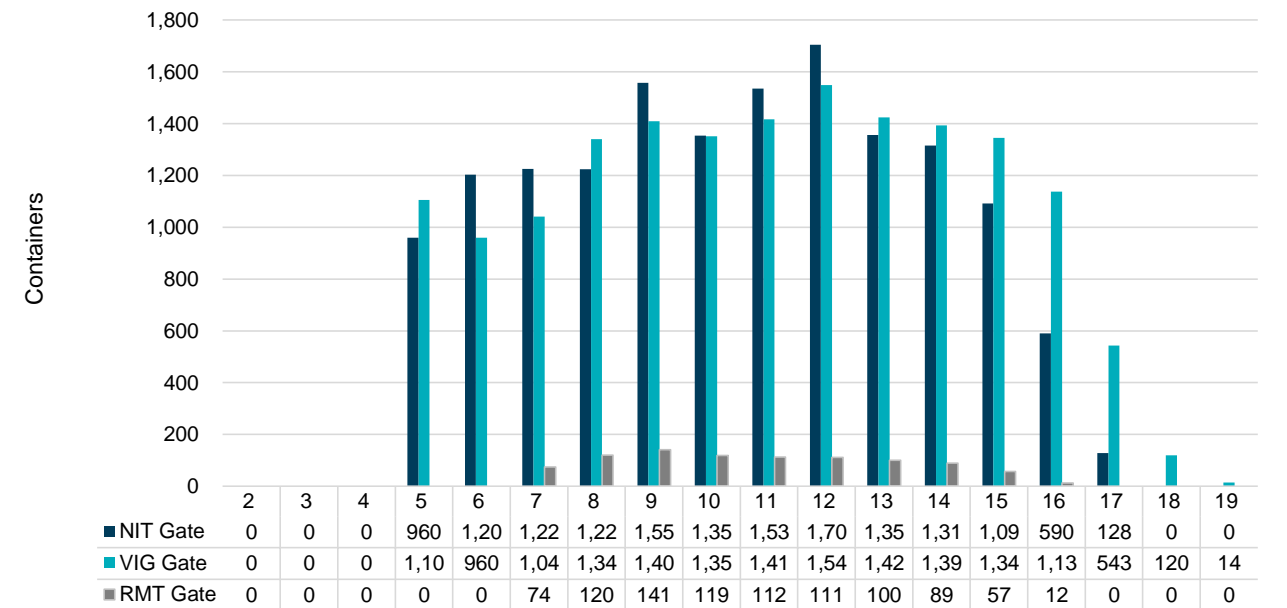

Port of Virginia Weekly Metrics

Gate Transactions

NIT Gate Transactions

VIG Gate Transactions

POV Gate Transactions

PPCY Gate Transactions

Please note: PPCY Gate Transactions are not included with POV Gate Transaction counts

Truck Reservation System and Hourly Transactions

NIT Truck Reservation Statistics

VIG Truck Reservation Statistics

POV Truck Reservation Statistics

POV Weekly Transactions by Terminal and Hour

Gate Containers and Dwell

NIT Gate Containers and Dwell

VIG Gate Containers and Dwell

Gate Transactions- Last 8 Weeks

POV Gate Containers and Dwell

Rail Containers and Dwell

NIT Rail Dwell

VIG Rail Dwell

POV Rail Import vs Export - Last 8 Weeks