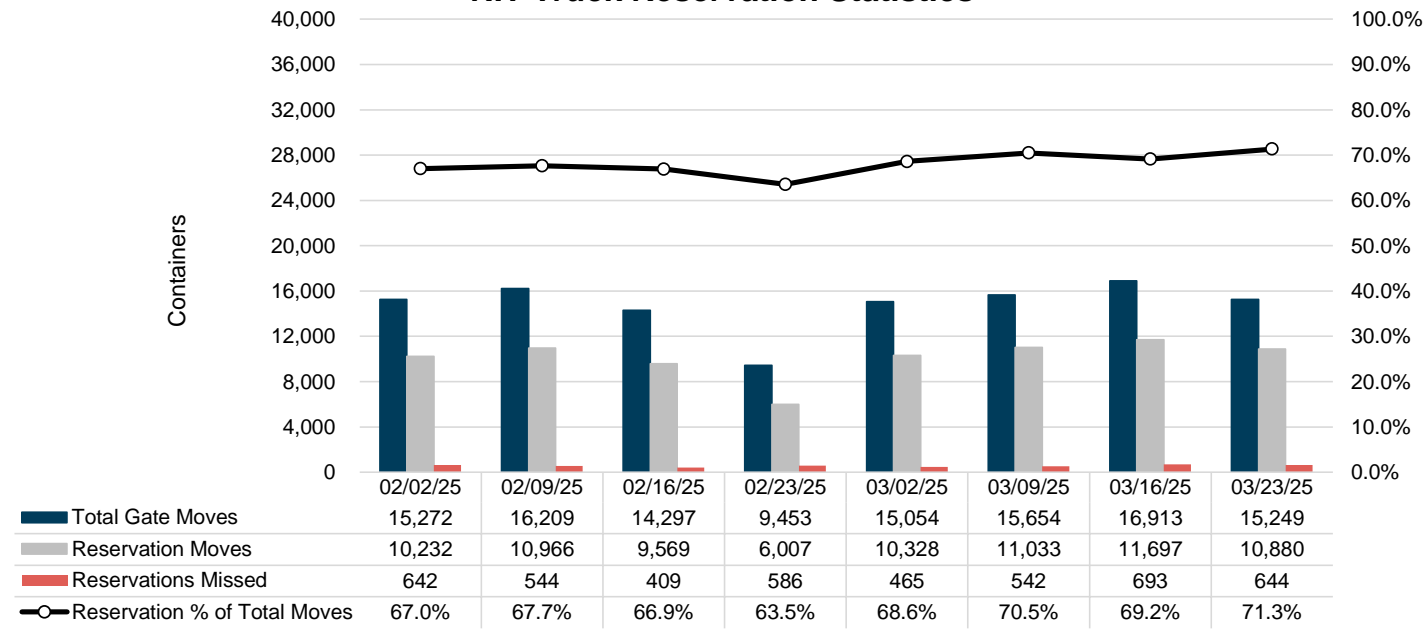

Port of Virginia Weekly Metrics

Gate Transactions

NIT Gate Transactions

VIG Gate Transactions

POV Gate Transactions

PPCY Gate Transactions

Please note: PPCY Gate Transactions are not included with POV Gate Transaction counts

Truck Reservation System and Hourly Transactions

NIT Truck Reservation Statistics

VIG Truck Reservation Statistics

POV Truck Reservation Statistics

POV Weekly Transactions by Terminal and Hour

Gate Containers and Dwell