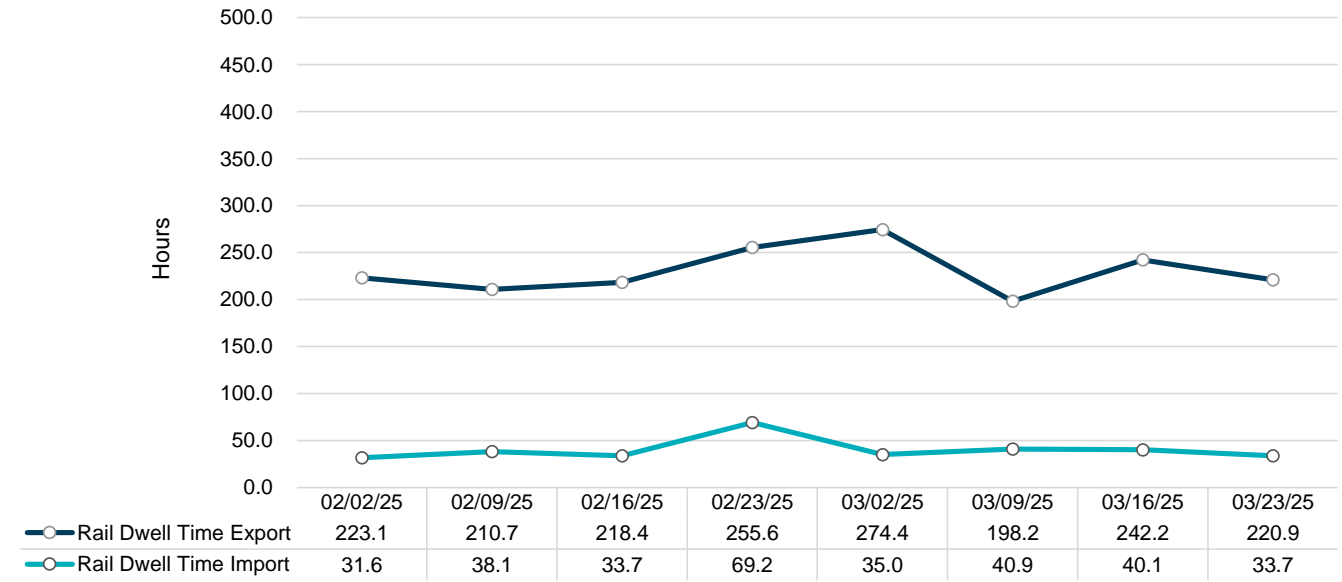

NIT Gate Containers and Dwell

VIG Gate Containers and Dwell

Gate Transactions- Last 8 Weeks

POV Gate Containers and Dwell

Rail Containers and Dwell

NIT Rail Dwell

VIG Rail Dwell

POV Rail Import vs Export - Last 8 Weeks