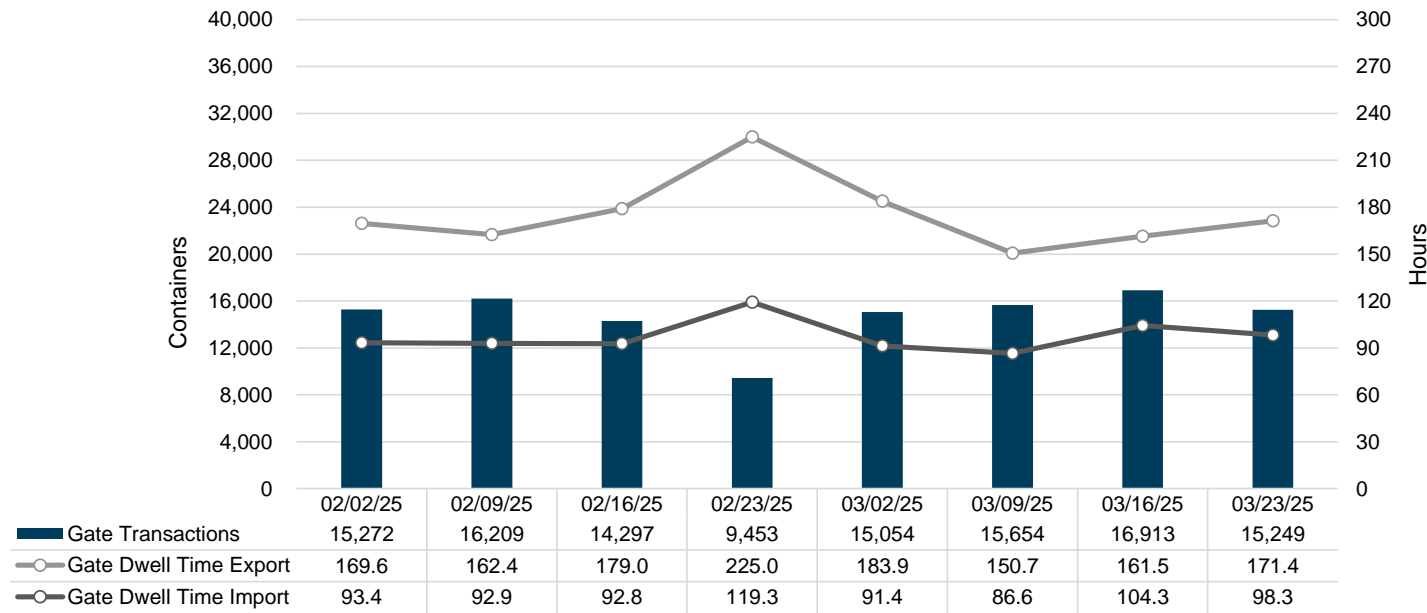

Port of Virginia Weekly Metrics

Gate Transactions

NIT Gate Transactions

VIG Gate Transactions

POV Gate Transactions

PPCY Gate Transactions

Please note: PPCY Gate Transactions are not included with POV Gate Transaction counts

Truck Reservation System and Hourly Transactions

NIT Truck Reservation Statistics

VIG Truck Reservation Statistics

POV Truck Reservation Statistics

POV Weekly Transactions by Terminal and Hour

Gate Containers and Dwell

NIT Gate Containers and Dwell

VIG Gate Containers and Dwell

Gate Transactions- Last 8 Weeks

POV Gate Containers and Dwell

Rail Containers and Dwell

NIT Rail Dwell

VIG Rail Dwell

POV Rail Import vs Export - Last 8 Weeks