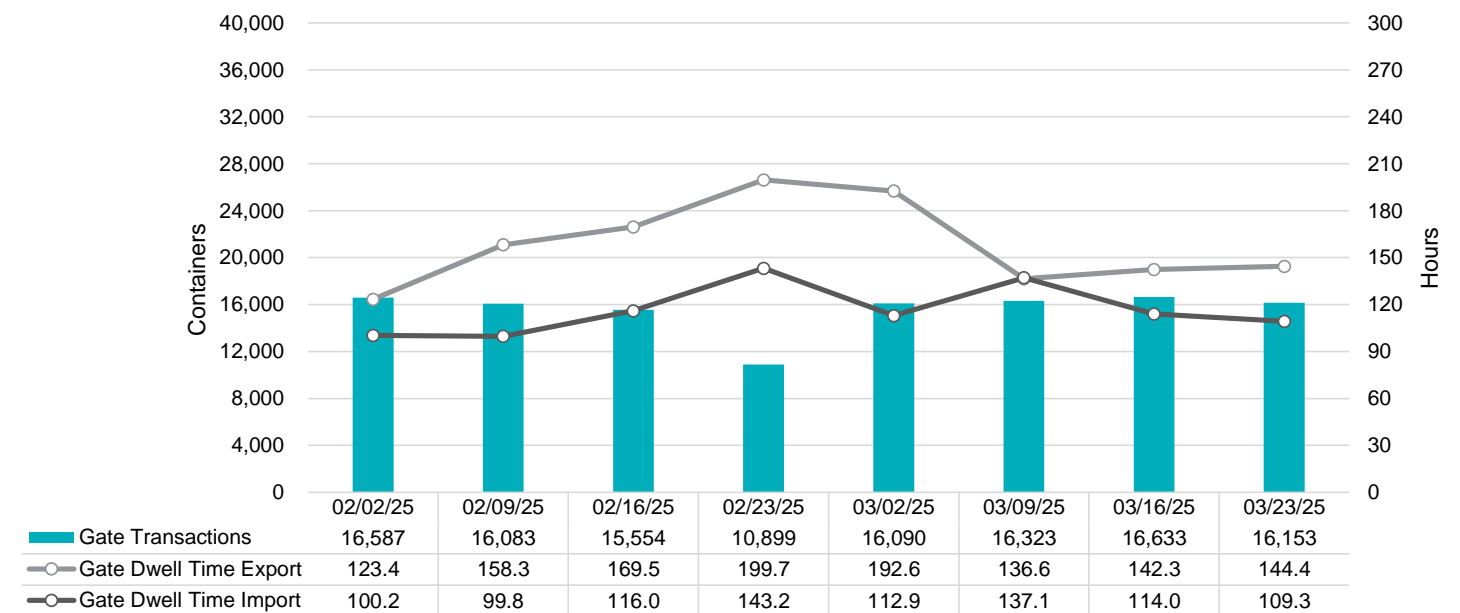

Port of Virginia Weekly Metrics

Gate Transactions

NIT Gate Transactions

VIG Gate Transactions

POV Gate Transactions

PPCY Gate Transactions

Please note: PPCY Gate Transactions are not included with POV Gate Transaction counts

Truck Reservation System and Hourly Transactions

NIT Truck Reservation Statistics

VIG Truck Reservation Statistics

POV Truck Reservation Statistics

POV Weekly Transactions by Terminal and Hour

Gate Containers and Dwell

NIT Gate Containers and Dwell

VIG Gate Containers and Dwell

Gate Transactions- Last 8 Weeks

POV Gate Containers and Dwell

Rail Containers and Dwell

NIT Rail Dwell

VIG Rail Dwell

POV Rail Import vs Export - Last 8 Weeks