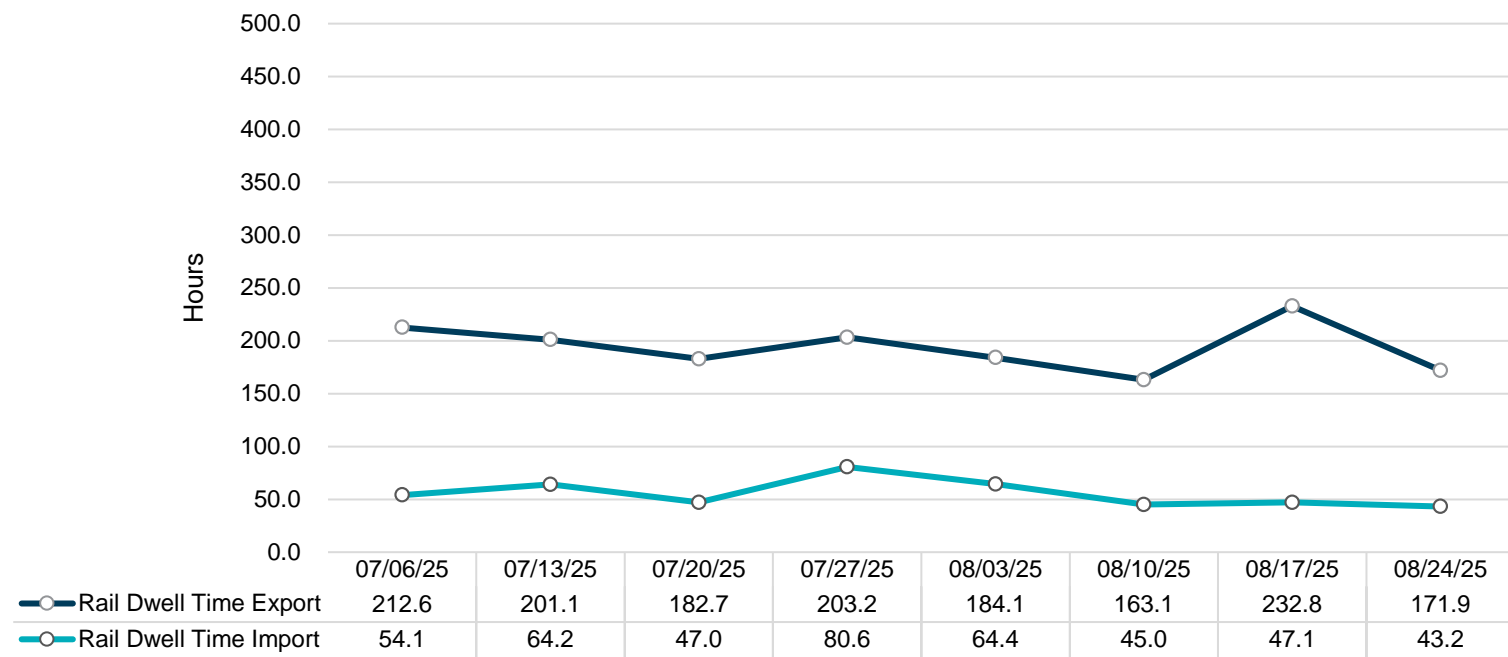

Rail Containers and Dwell

NIT Rail Dwell