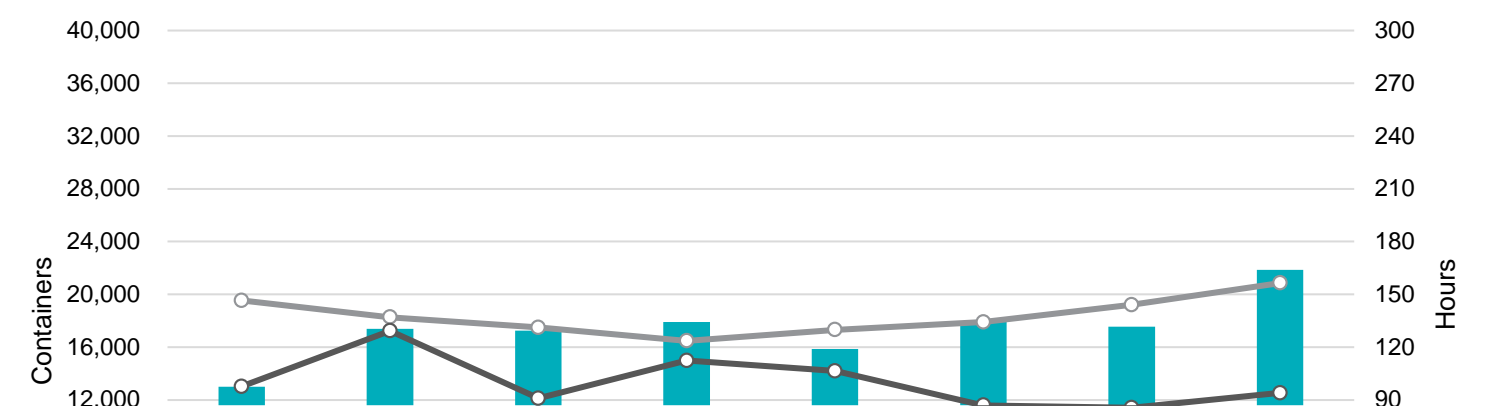

POV Truck Reservation Statistics

POV Weekly Transactions by Terminal and Hour

Gate Containers and Dwell

NIT Gate Containers and Dwell

VIG Gate Containers and Dwell

Gate Transactions- Last 8 Weeks

POV Gate Containers and Dwell

Rail Containers and Dwell

NIT Rail Dwell

POV Rail Import vs Export - Last 8 Weeks

VIG Rail Dwell

POV Rail Dwell