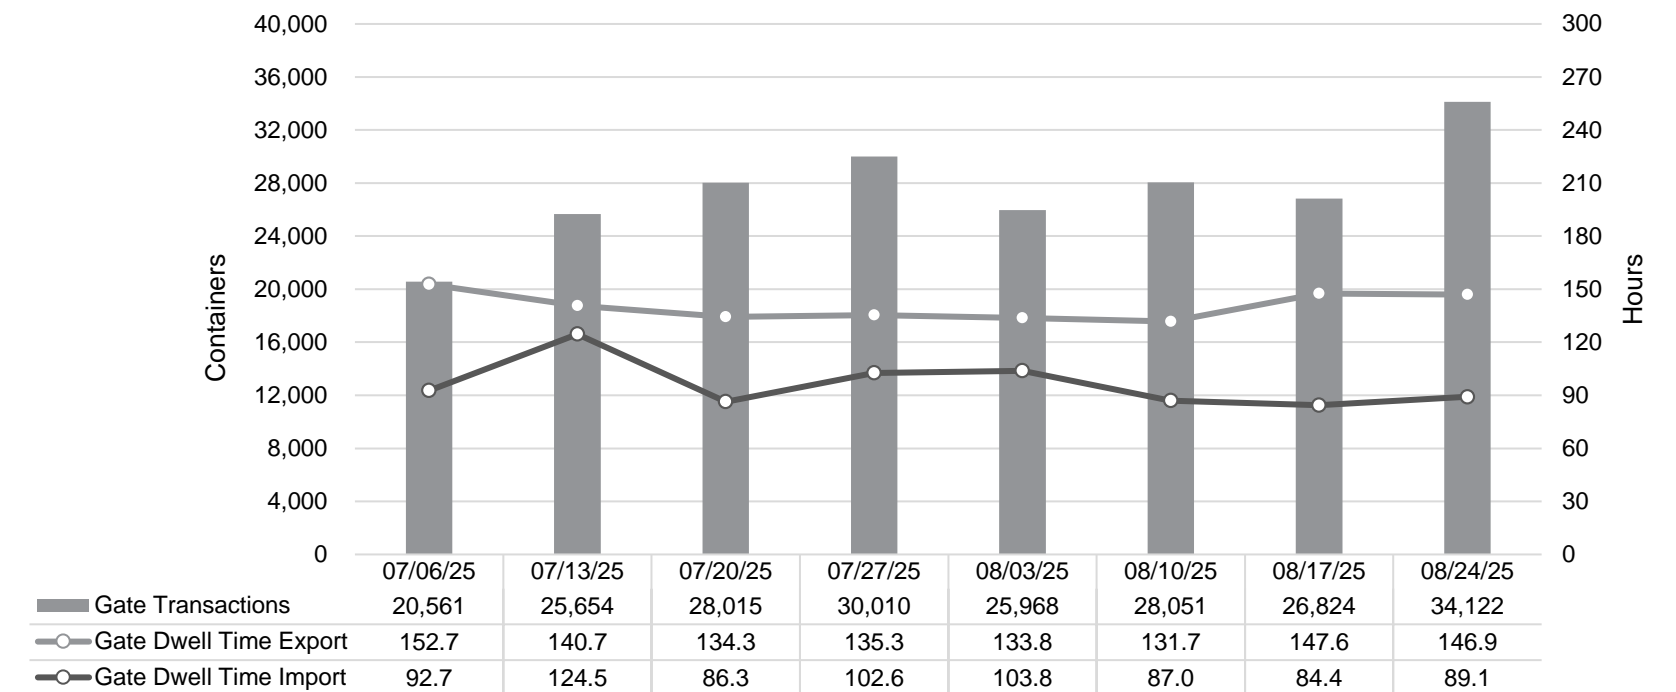

POV Truck Reservation Statistics

POV Weekly Transactions by Terminal and Hour

Gate Containers and Dwell

NIT Gate Containers and Dwell

VIG Gate Containers and Dwell

Gate Transactions- Last 8 Weeks

POV Gate Containers and Dwell

Rail Containers and Dwell

NIT Rail Dwell

POV Rail Import vs Export - Last 8 Weeks

VIG Rail Dwell

POV Rail Dwell