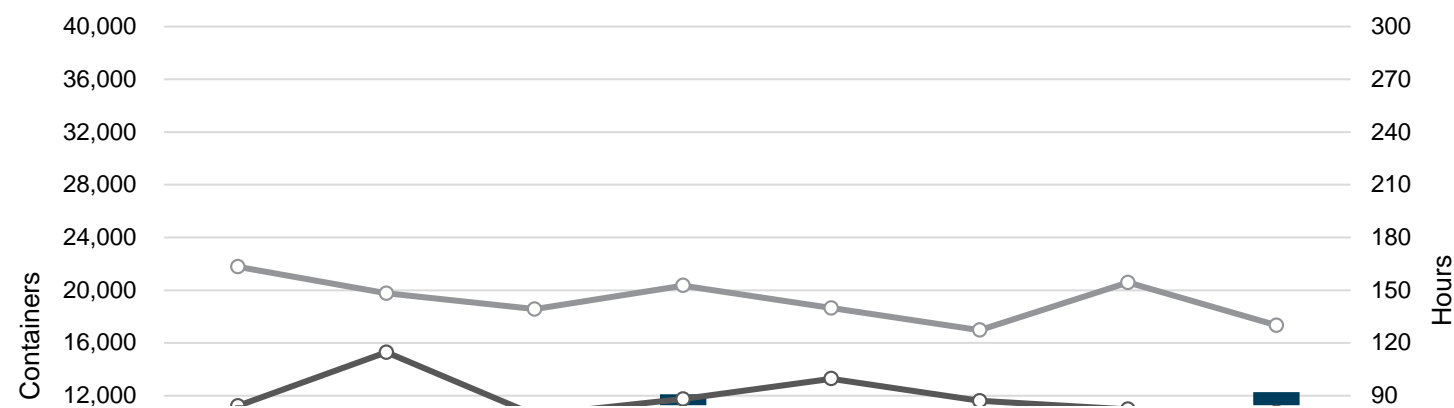

POV Truck Reservation Statistics

POV Weekly Transactions by Terminal and Hour

Gate Containers and Dwell

NIT Gate Containers and Dwell

VIG Gate Containers and Dwell

Gate Transactions- Last 8 Weeks

POV Gate Containers and Dwell

Rail Containers and Dwell

NIT Rail Dwell

POV Rail Import vs Export - Last 8 Weeks

VIG Rail Dwell

POV Rail Dwell