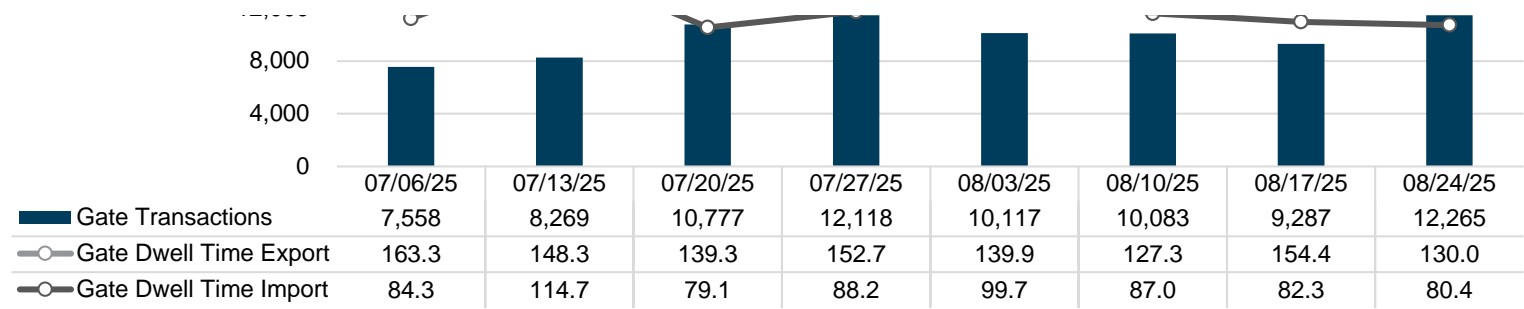

POV Truck Reservation Statistics

POV Weekly Transactions by Terminal and Hour

Gate Containers and Dwell

NIT Gate Containers and Dwell

VIG Gate Containers and Dwell

Gate Transactions- Last 8 Weeks

POV Gate Containers and Dwell