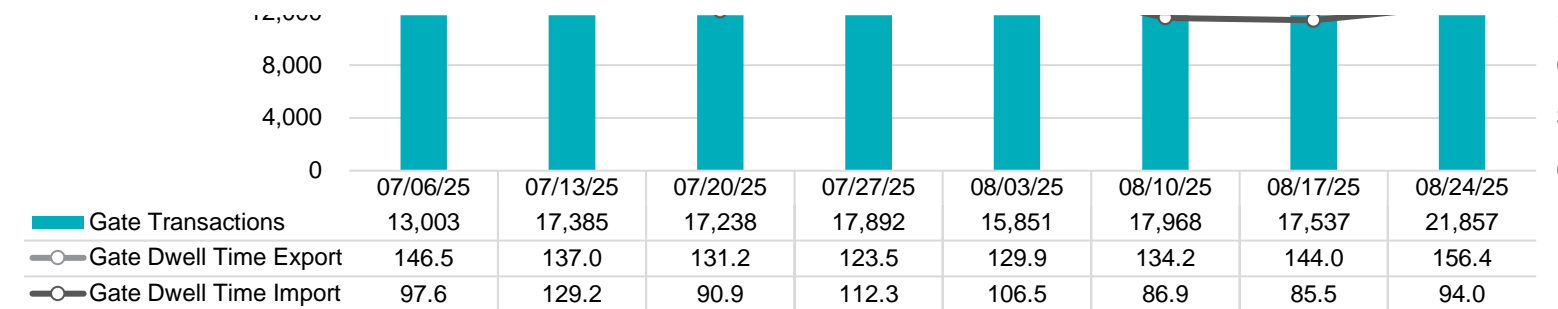

POV Truck Reservation Statistics

POV Weekly Transactions by Terminal and Hour

Gate Containers and Dwell

NIT Gate Containers and Dwell

VIG Gate Containers and Dwell

Gate Transactions- Last 8 Weeks

POV Gate Containers and Dwell

Rail Containers and Dwell

NIT Rail Dwell

POV Rail Import vs Export - Last 8 Weeks

VIG Rail Dwell

POV Rail Dwell