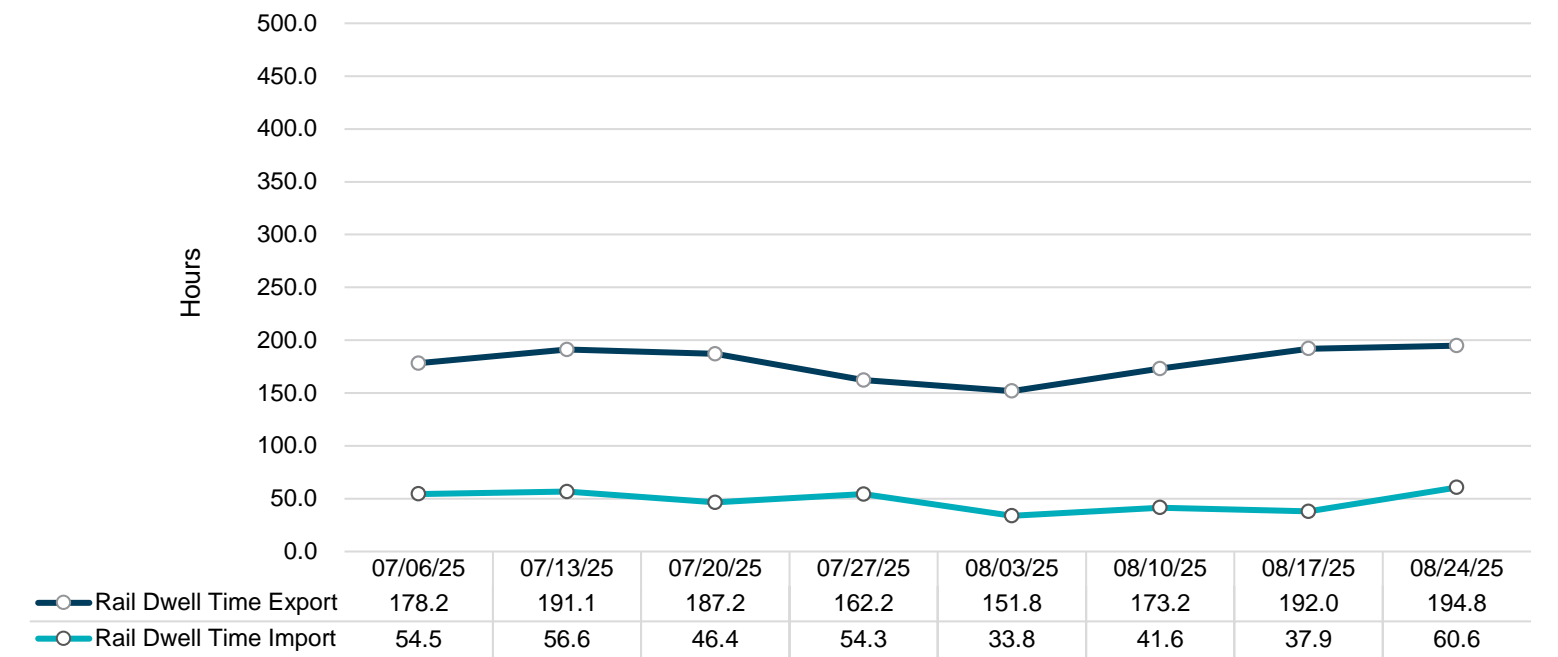

VIG Rail Dwell