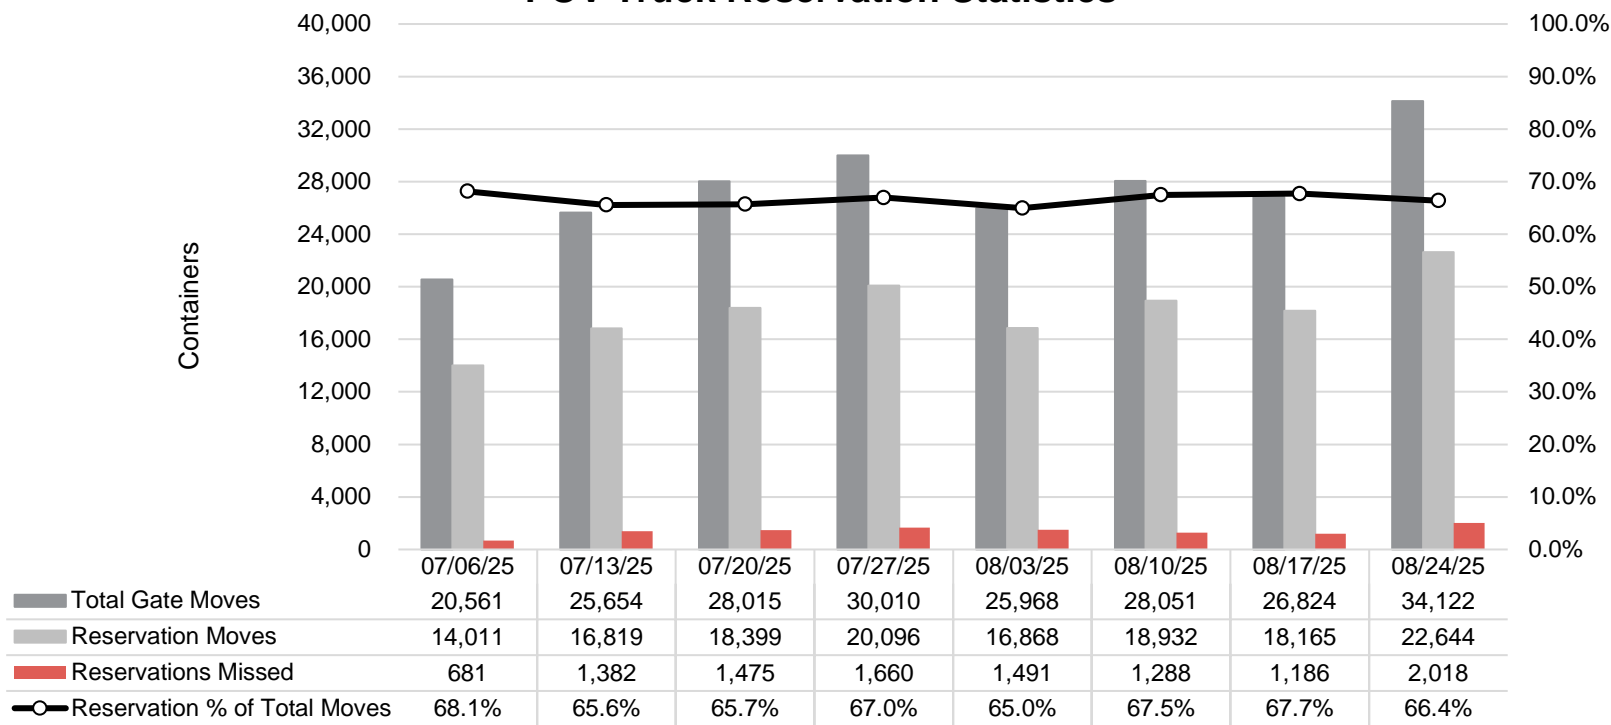

POV Truck Reservation Statistics

POV Weekly Transactions by Terminal and Hour

Gate Containers and Dwell

NIT Gate Containers and Dwell

VIG Gate Containers and Dwell

Gate Transactions- Last 8 Weeks

POV Gate Containers and Dwell

Rail Containers and Dwell

NIT Rail Dwell

POV Rail Import vs Export - Last 8 Weeks

VIG Rail Dwell

POV Rail Dwell