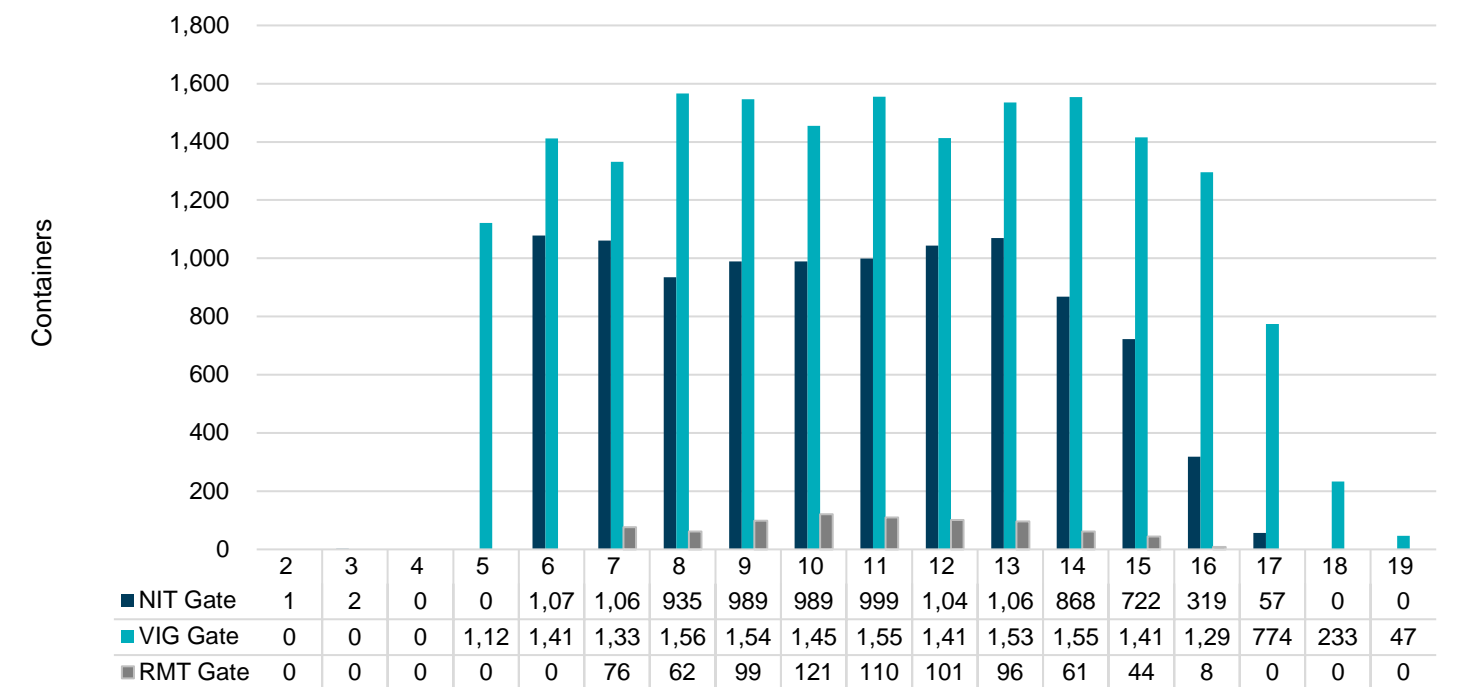

POV Truck Reservation Statistics

POV Weekly Transactions by Terminal and Hour

Gate Containers and Dwell

NIT Gate Containers and Dwell

VIG Gate Containers and Dwell

Gate Transactions- Last 8 Weeks

POV Gate Containers and Dwell

Rail Containers and Dwell

NIT Rail Dwell

POV Rail Import vs Export - Last 8 Weeks

VIG Rail Dwell

POV Rail Dwell