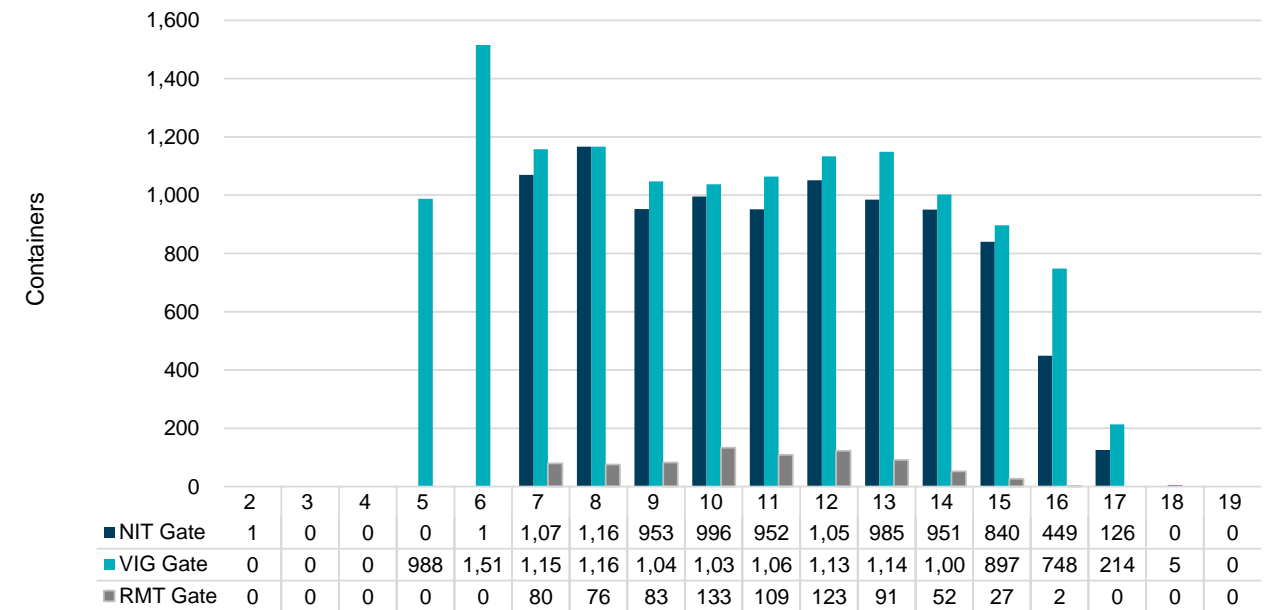

Port of Virginia Weekly Metrics

Gate Transactions

NIT Gate Transactions

VIG Gate Transactions

POV Gate Transactions

PPCY Gate Transactions

Please note: PPCY Gate Transactions are not included with POV Gate Transaction counts

Truck Reservation System and Hourly Transactions

NIT Truck Reservation Statistics

VIG Truck Reservation Statistics

POV Truck Reservation Statistics

POV Weekly Transactions by Terminal and Hour

Gate Containers and Dwell

NIT Gate Containers and Dwell

VIG Gate Containers and Dwell

Gate Transactions- Last 8 Weeks

POV Gate Containers and Dwell

Rail Containers and Dwell

NIT Rail Dwell

VIG Rail Dwell

POV Rail Import vs Export - Last 8 Weeks