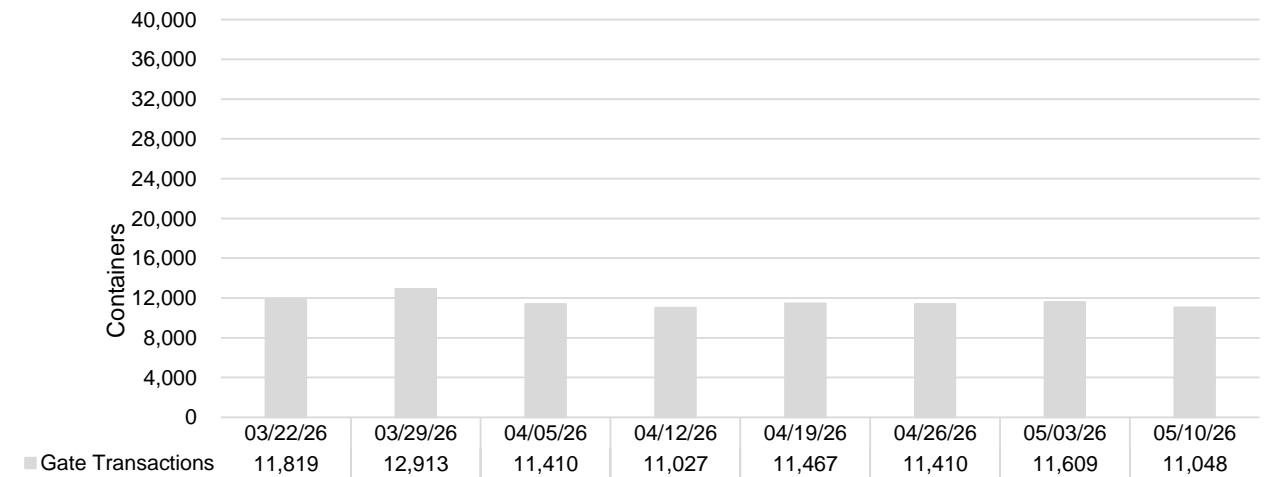

Port of Virginia Weekly Metrics

Gate Transactions

NIT Gate Transactions

VIG Gate Transactions

POV Gate Transactions

PPCY Gate Transactions

Please note: PPCY Gate Transactions are not included with POV Gate Transaction counts

Truck Reservation System and Hourly Transactions

NIT Truck Reservation Statistics

VIG Truck Reservation Statistics

POV Truck Reservation Statistics

POV Weekly Transactions by Terminal and Hour

Gate Containers and Dwell