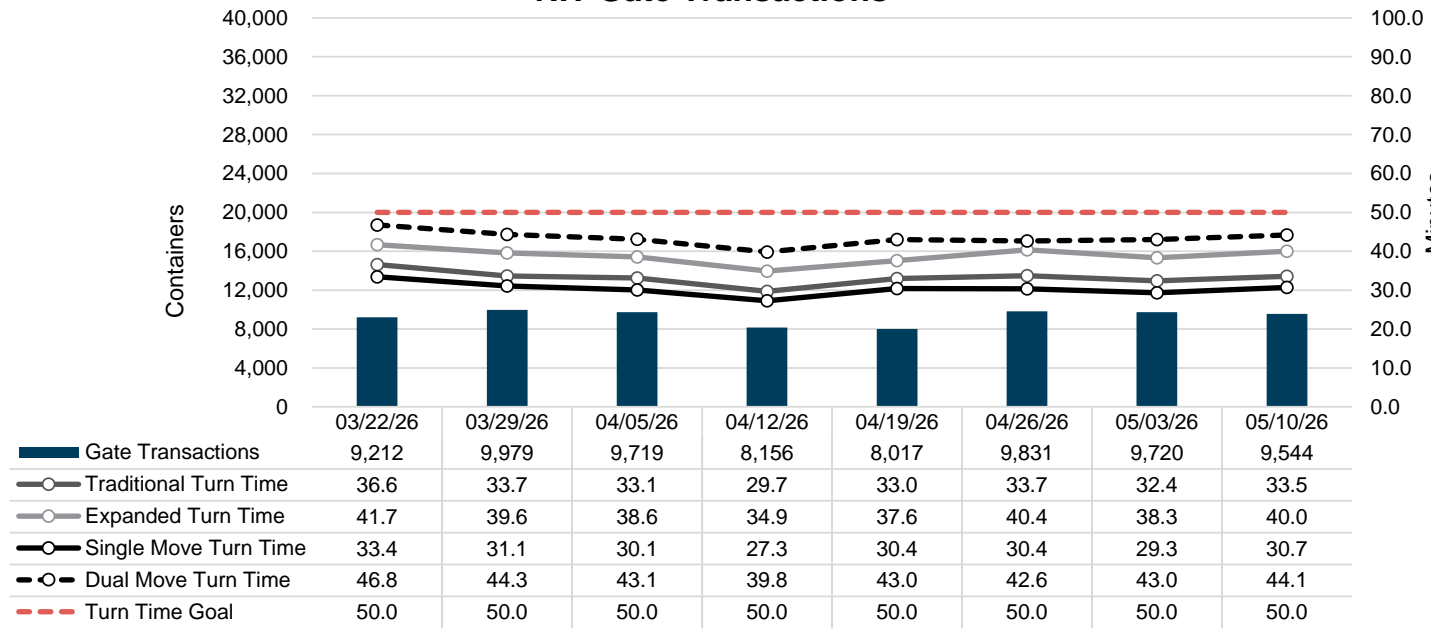

Port of Virginia Weekly Metrics

Gate Transactions

NIT Gate Transactions

VIG Gate Transactions

POV Gate Transactions

PPCY Gate Transactions

Please note: PPCY Gate Transactions are not included with POV Gate Transaction counts

Truck Reservation System and Hourly Transactions

NIT Truck Reservation Statistics

VIG Truck Reservation Statistics

POV Truck Reservation Statistics

POV Weekly Transactions by Terminal and Hour

Gate Containers and Dwell