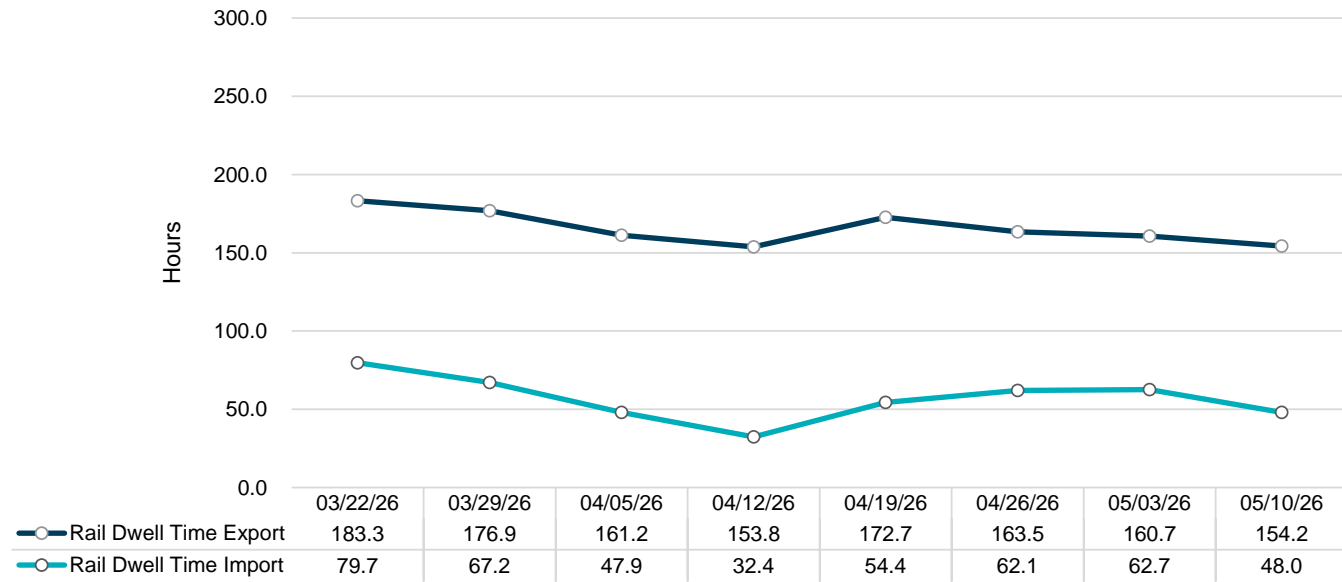

NIT Gate Containers and Dwell

VIG Gate Containers and Dwell

Gate Transactions- Last 8 Weeks

POV Gate Containers and Dwell

Rail Containers and Dwell

NIT Rail Dwell

VIG Rail Dwell

POV Rail Import vs Export - Last 8 Weeks