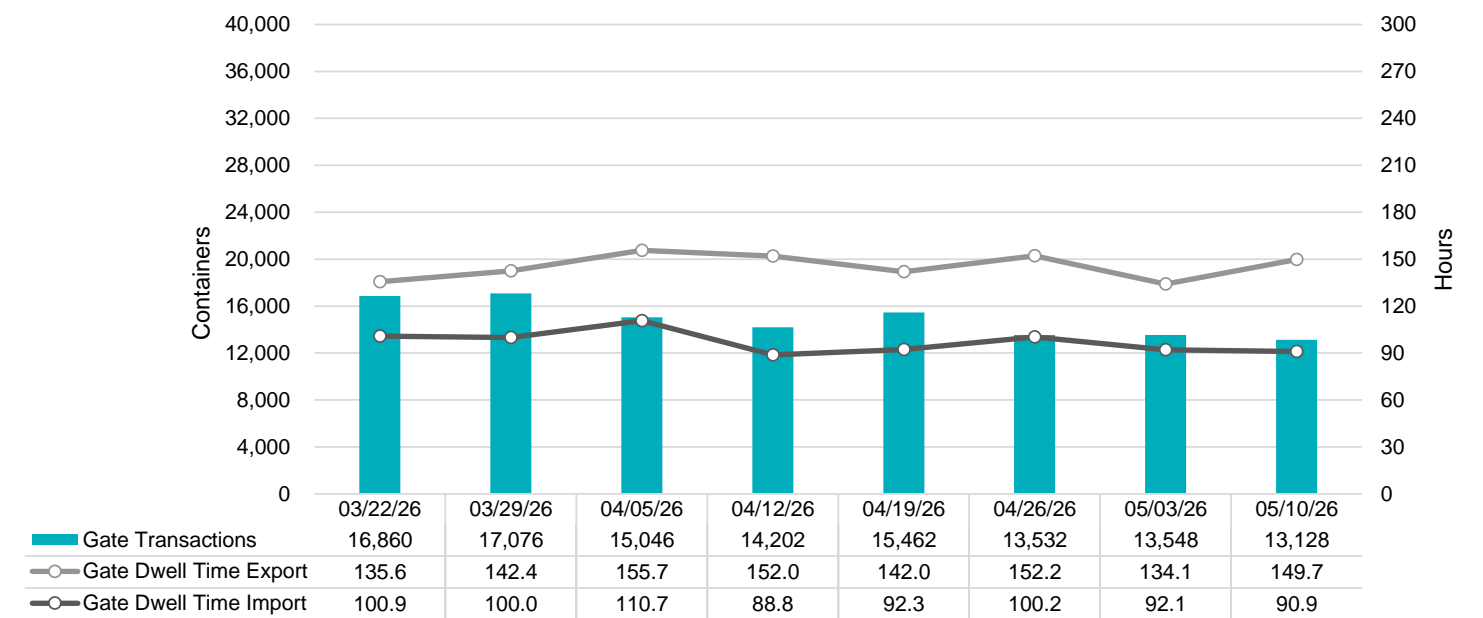

Port of Virginia Weekly Metrics

Gate Transactions

NIT Gate Transactions

VIG Gate Transactions

POV Gate Transactions

PPCY Gate Transactions

Please note: PPCY Gate Transactions are not included with POV Gate Transaction counts

Truck Reservation System and Hourly Transactions

NIT Truck Reservation Statistics

VIG Truck Reservation Statistics

POV Truck Reservation Statistics

POV Weekly Transactions by Terminal and Hour

Gate Containers and Dwell

NIT Gate Containers and Dwell

VIG Gate Containers and Dwell

Gate Transactions- Last 8 Weeks

POV Gate Containers and Dwell

Rail Containers and Dwell

NIT Rail Dwell

VIG Rail Dwell

POV Rail Import vs Export - Last 8 Weeks