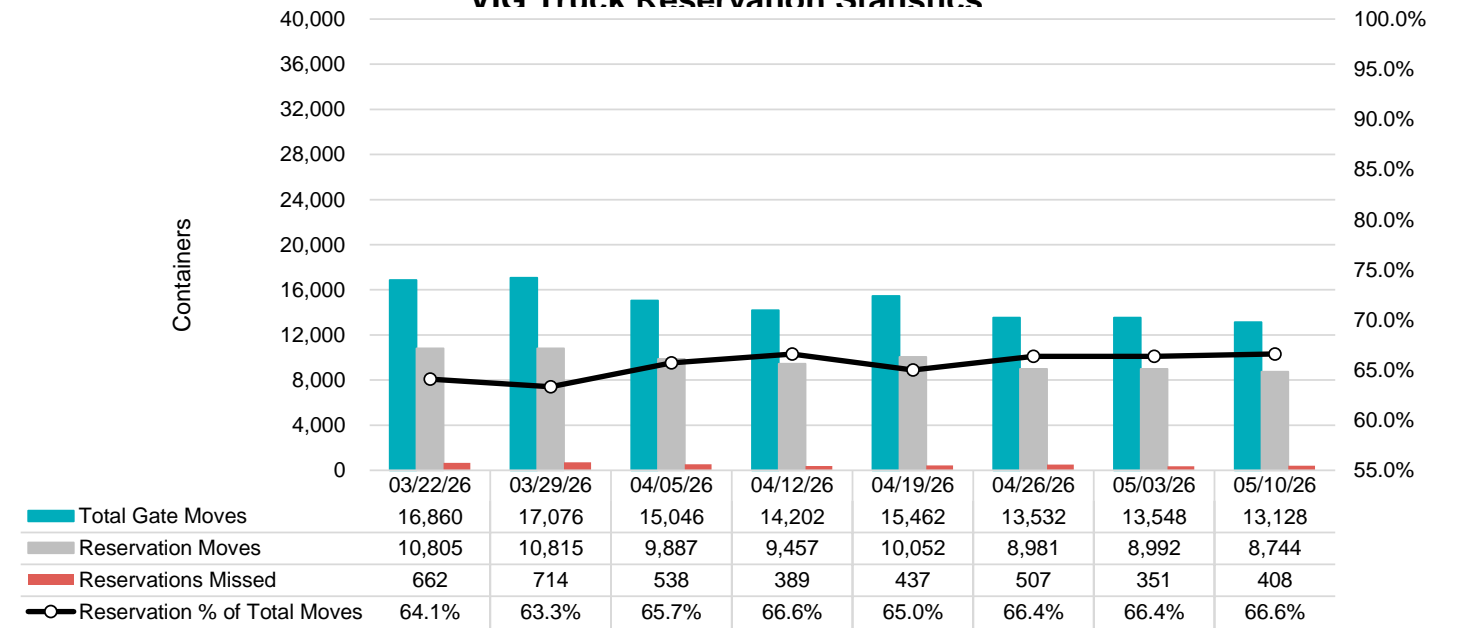

Port of Virginia Weekly Metrics

Gate Transactions

NIT Gate Transactions

VIG Gate Transactions

POV Gate Transactions

PPCY Gate Transactions

Please note: PPCY Gate Transactions are not included with POV Gate Transaction counts

Truck Reservation System and Hourly Transactions

NIT Truck Reservation Statistics

VIG Truck Reservation Statistics

POV Truck Reservation Statistics

POV Weekly Transactions by Terminal and Hour

Gate Containers and Dwell