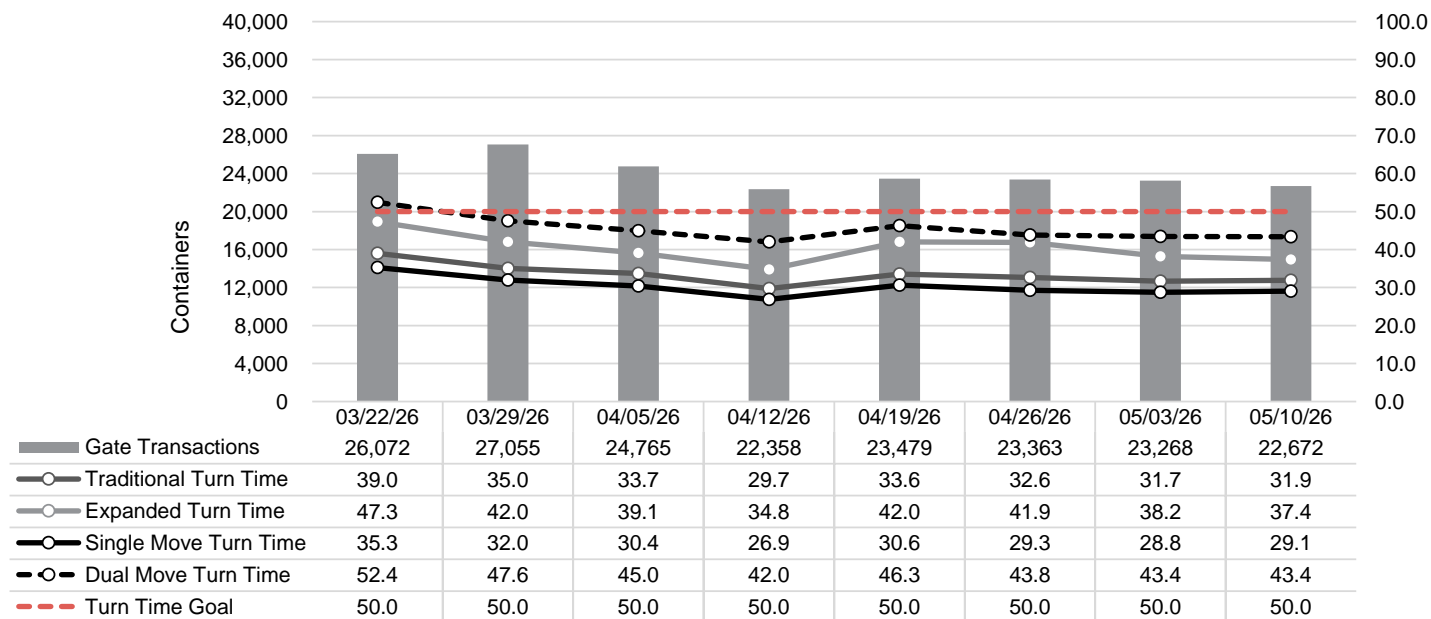

Port of Virginia Weekly Metrics

Gate Transactions

NIT Gate Transactions

VIG Gate Transactions

POV Gate Transactions

PPCY Gate Transactions

Please note: PPCY Gate Transactions are not included with POV Gate Transaction counts

Truck Reservation System and Hourly Transactions

NIT Truck Reservation Statistics

VIG Truck Reservation Statistics

POV Truck Reservation Statistics

POV Weekly Transactions by Terminal and Hour

Gate Containers and Dwell