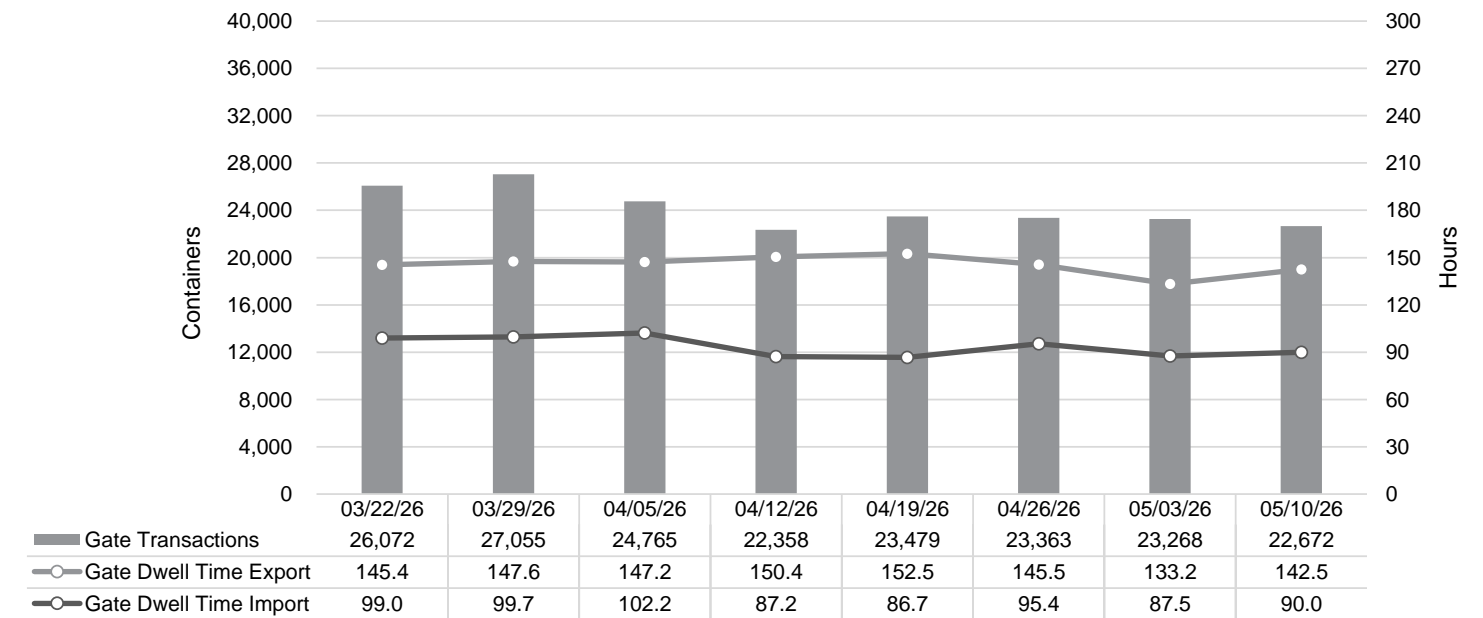

Truck Reservation System and Hourly Transactions

NIT Truck Reservation Statistics

VIG Truck Reservation Statistics

POV Truck Reservation Statistics

POV Weekly Transactions by Terminal and Hour

Gate Containers and Dwell

NIT Gate Containers and Dwell

VIG Gate Containers and Dwell

Gate Transactions- Last 8 Weeks

POV Gate Containers and Dwell

Rail Containers and Dwell

NIT Rail Dwell

VIG Rail Dwell

POV Rail Import vs Export - Last 8 Weeks