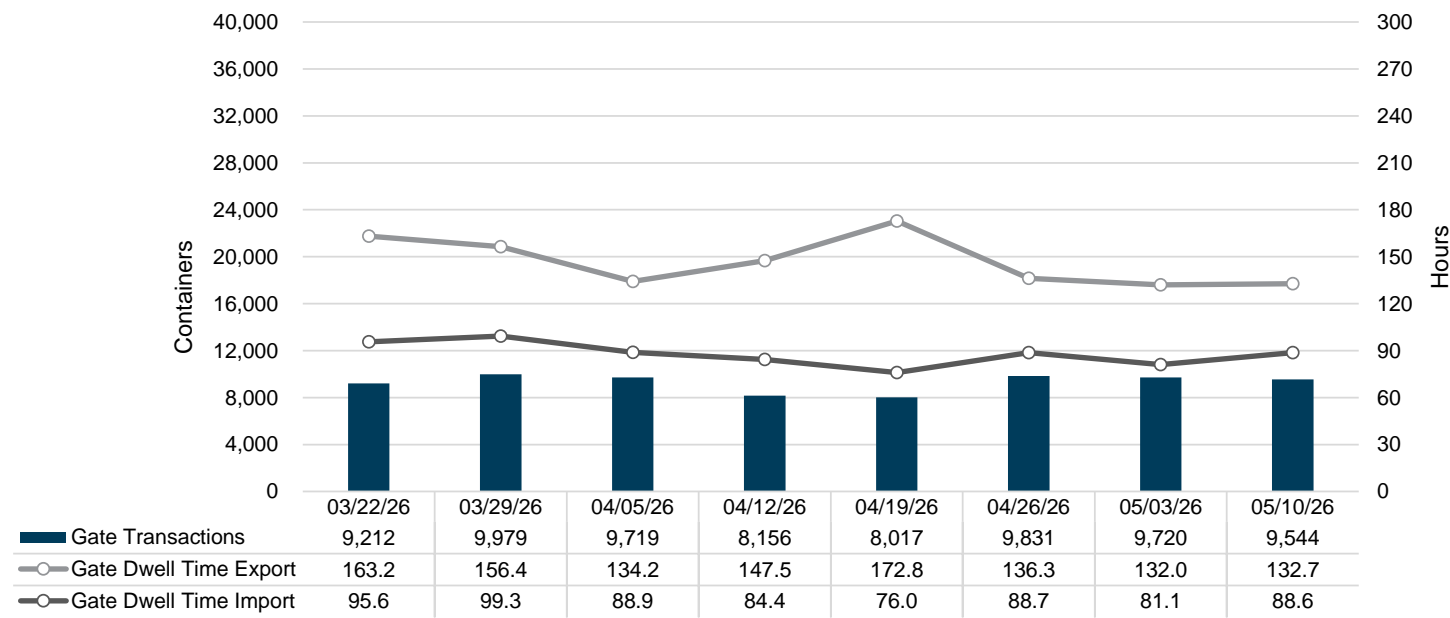

Port of Virginia Weekly Metrics

Gate Transactions

NIT Gate Transactions

VIG Gate Transactions

POV Gate Transactions

PPCY Gate Transactions

Please note: PPCY Gate Transactions are not included with POV Gate Transaction counts

Truck Reservation System and Hourly Transactions

NIT Truck Reservation Statistics

VIG Truck Reservation Statistics

POV Truck Reservation Statistics

POV Weekly Transactions by Terminal and Hour

Gate Containers and Dwell

NIT Gate Containers and Dwell

VIG Gate Containers and Dwell

Gate Transactions- Last 8 Weeks

POV Gate Containers and Dwell

Rail Containers and Dwell

NIT Rail Dwell

VIG Rail Dwell

POV Rail Import vs Export - Last 8 Weeks