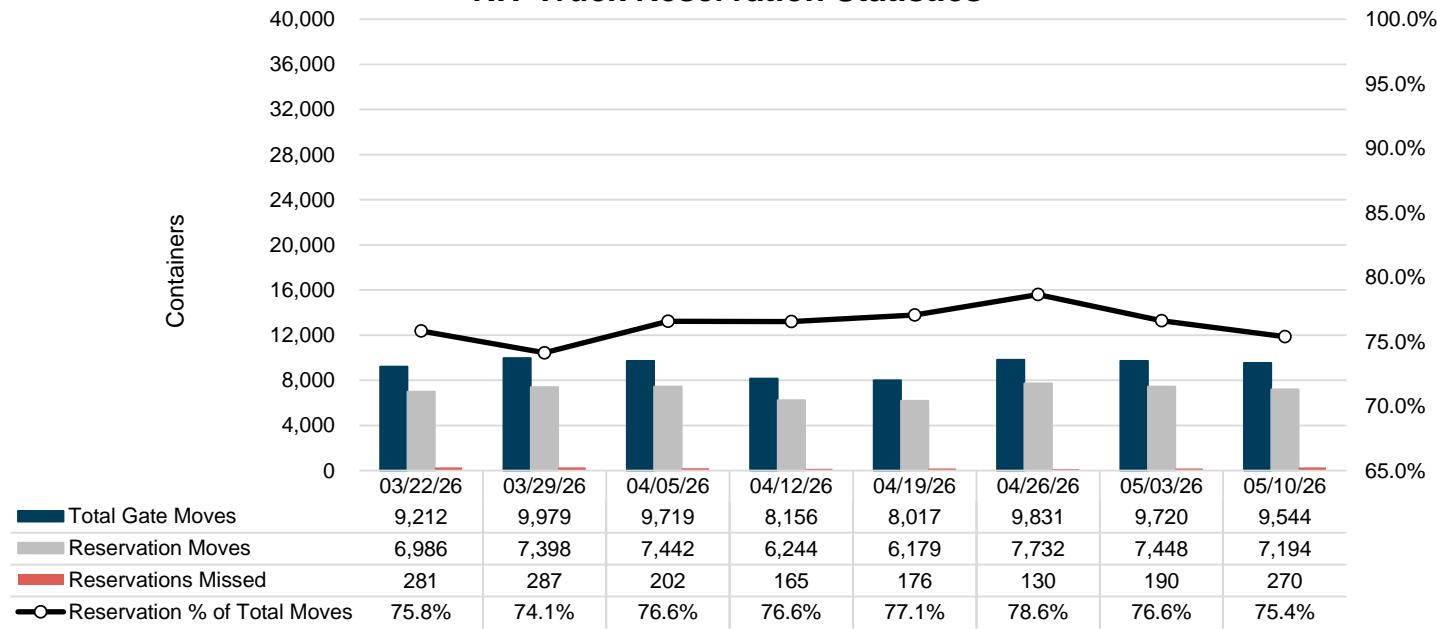

Port of Virginia Weekly Metrics

Gate Transactions

NIT Gate Transactions

VIG Gate Transactions

POV Gate Transactions

PPCY Gate Transactions

Please note: PPCY Gate Transactions are not included with POV Gate Transaction counts

Truck Reservation System and Hourly Transactions

NIT Truck Reservation Statistics

VIG Truck Reservation Statistics

POV Truck Reservation Statistics

POV Weekly Transactions by Terminal and Hour

Gate Containers and Dwell