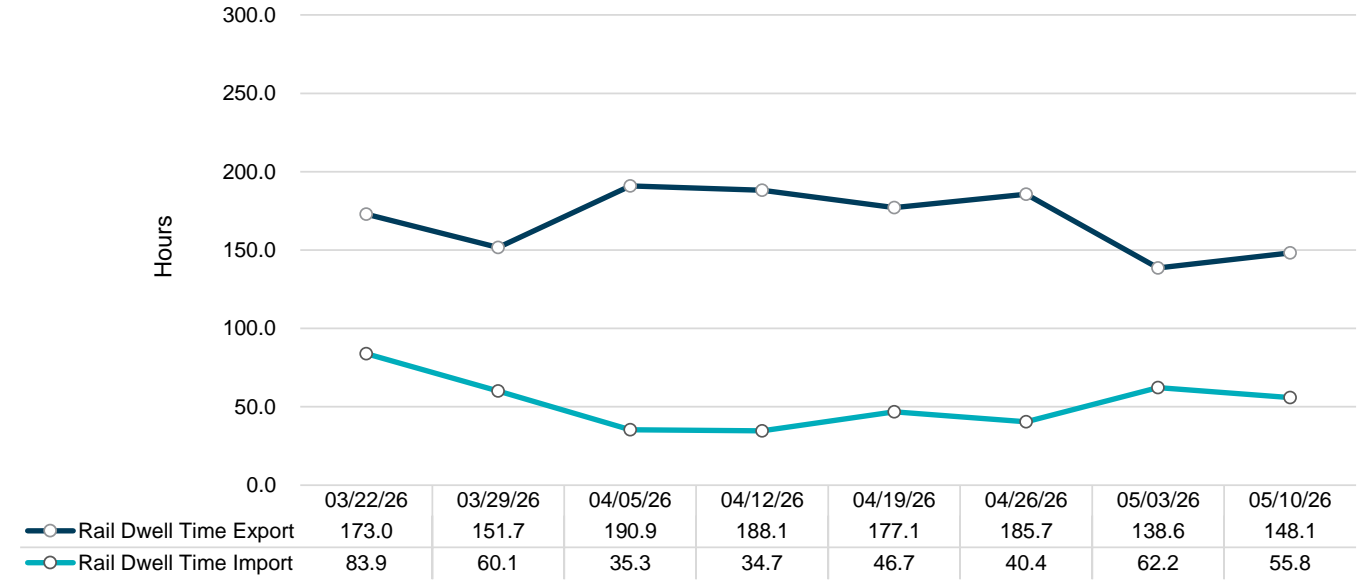

NIT Gate Containers and Dwell

VIG Gate Containers and Dwell

Gate Transactions- Last 8 Weeks

POV Gate Containers and Dwell

Rail Containers and Dwell

NIT Rail Dwell

VIG Rail Dwell

POV Rail Import vs Export - Last 8 Weeks