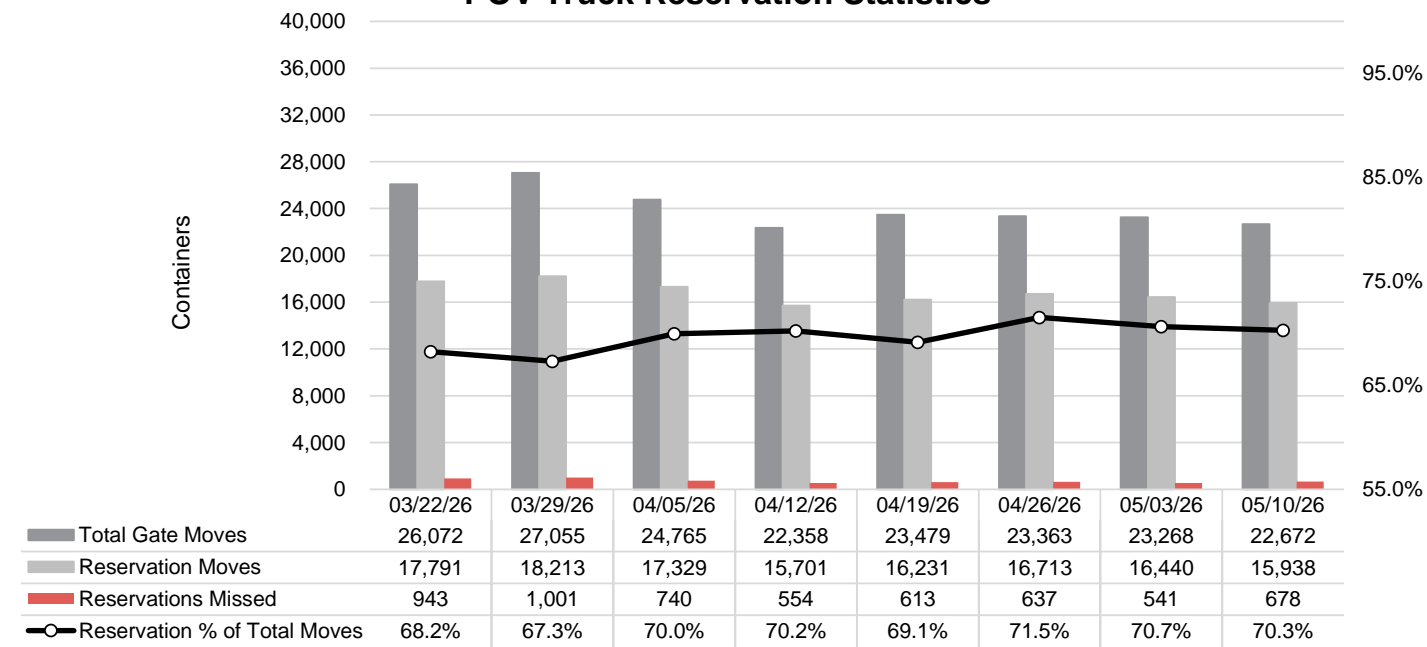

Port of Virginia Weekly Metrics

Gate Transactions

NIT Gate Transactions

VIG Gate Transactions

POV Gate Transactions

PPCY Gate Transactions

Please note: PPCY Gate Transactions are not included with POV Gate Transaction counts

Truck Reservation System and Hourly Transactions

NIT Truck Reservation Statistics

VIG Truck Reservation Statistics

POV Truck Reservation Statistics

POV Weekly Transactions by Terminal and Hour

Gate Containers and Dwell

NIT Gate Containers and Dwell

VIG Gate Containers and Dwell

Gate Transactions- Last 8 Weeks

POV Gate Containers and Dwell

Rail Containers and Dwell

NIT Rail Dwell

VIG Rail Dwell

POV Rail Import vs Export - Last 8 Weeks