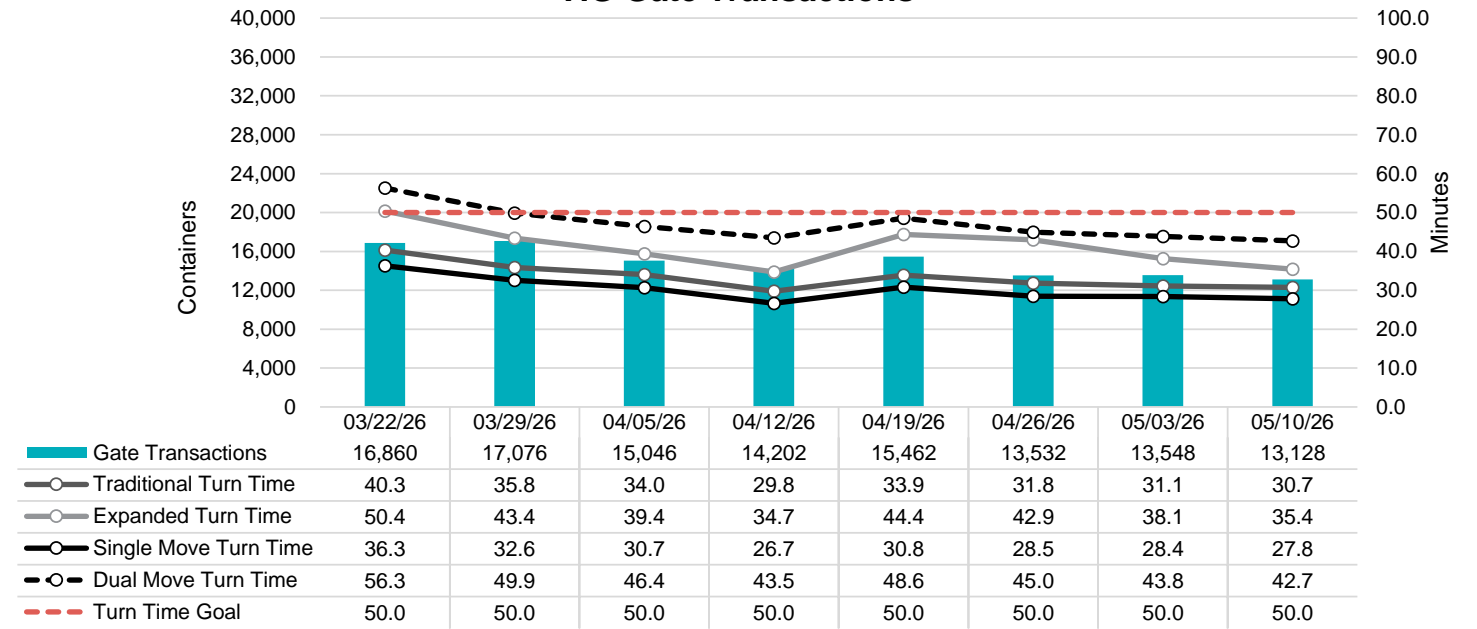

Port of Virginia Weekly Metrics

Gate Transactions

NIT Gate Transactions

VIG Gate Transactions

POV Gate Transactions

PPCY Gate Transactions

Please note: PPCY Gate Transactions are not included with POV Gate Transaction counts

Truck Reservation System and Hourly Transactions

NIT Truck Reservation Statistics

VIG Truck Reservation Statistics

POV Truck Reservation Statistics

POV Weekly Transactions by Terminal and Hour

Gate Containers and Dwell