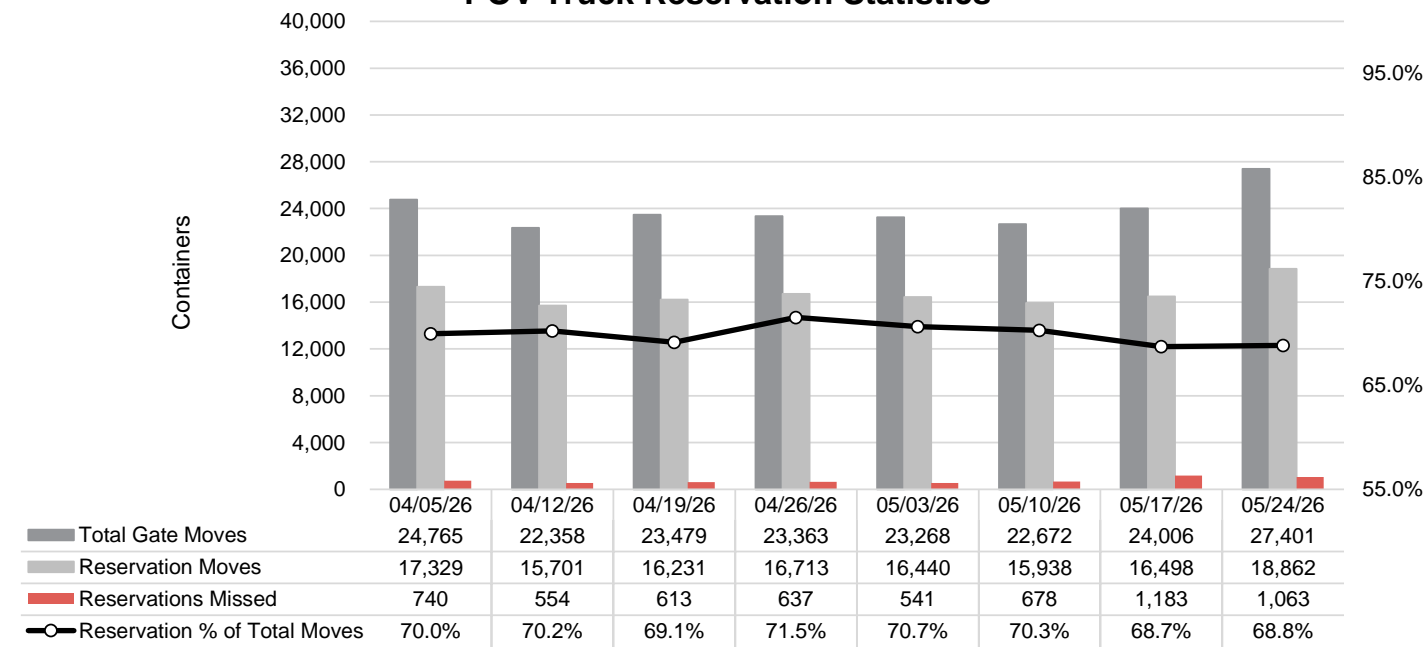

Port of Virginia Weekly Metrics

Gate Transactions

NIT Gate Transactions

VIG Gate Transactions

POV Gate Transactions

PPCY Gate Transactions

Please note: PPCY Gate Transactions are not included with POV Gate Transaction counts

Truck Reservation System and Hourly Transactions

NIT Truck Reservation Statistics

VIG Truck Reservation Statistics

POV Truck Reservation Statistics

POV Weekly Transactions by Terminal and Hour

Gate Containers and Dwell

NIT Gate Containers and Dwell

VIG Gate Containers and Dwell

Gate Transactions- Last 8 Weeks

POV Gate Containers and Dwell

Rail Containers and Dwell

NIT Rail Dwell

VIG Rail Dwell

POV Rail Import vs Export - Last 8 Weeks