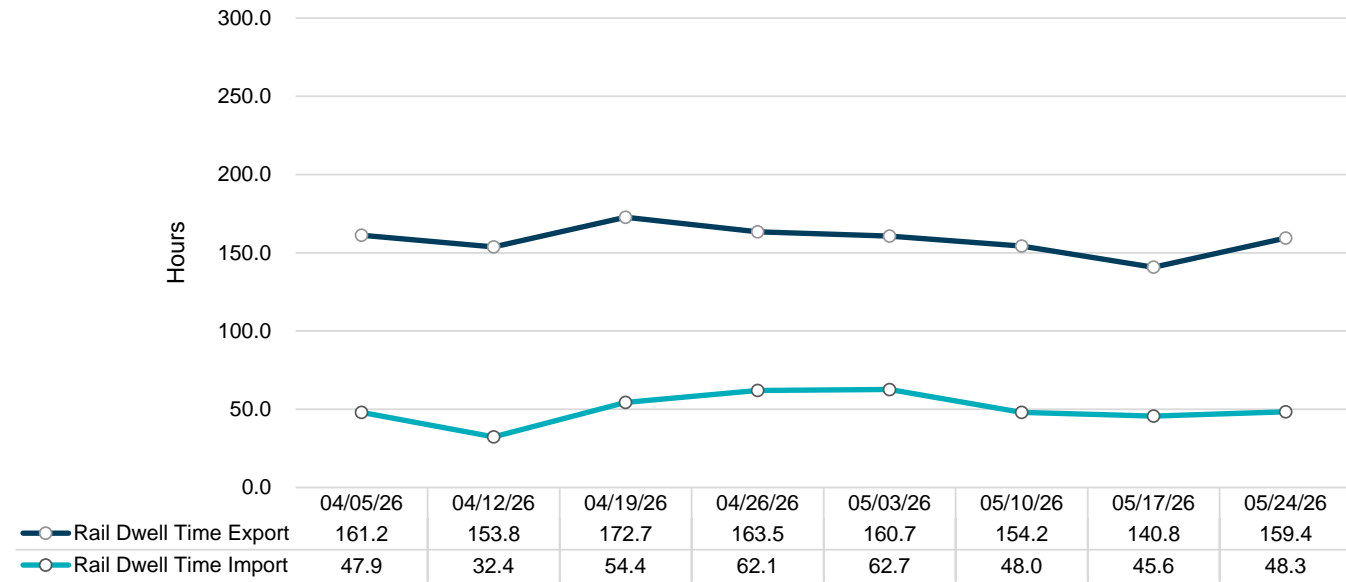

Truck Reservation System and Hourly Transactions

NIT Truck Reservation Statistics

VIG Truck Reservation Statistics

POV Truck Reservation Statistics

POV Weekly Transactions by Terminal and Hour

Gate Containers and Dwell

NIT Gate Containers and Dwell

VIG Gate Containers and Dwell

Gate Transactions- Last 8 Weeks

POV Gate Containers and Dwell

Rail Containers and Dwell

NIT Rail Dwell

VIG Rail Dwell

POV Rail Import vs Export - Last 8 Weeks