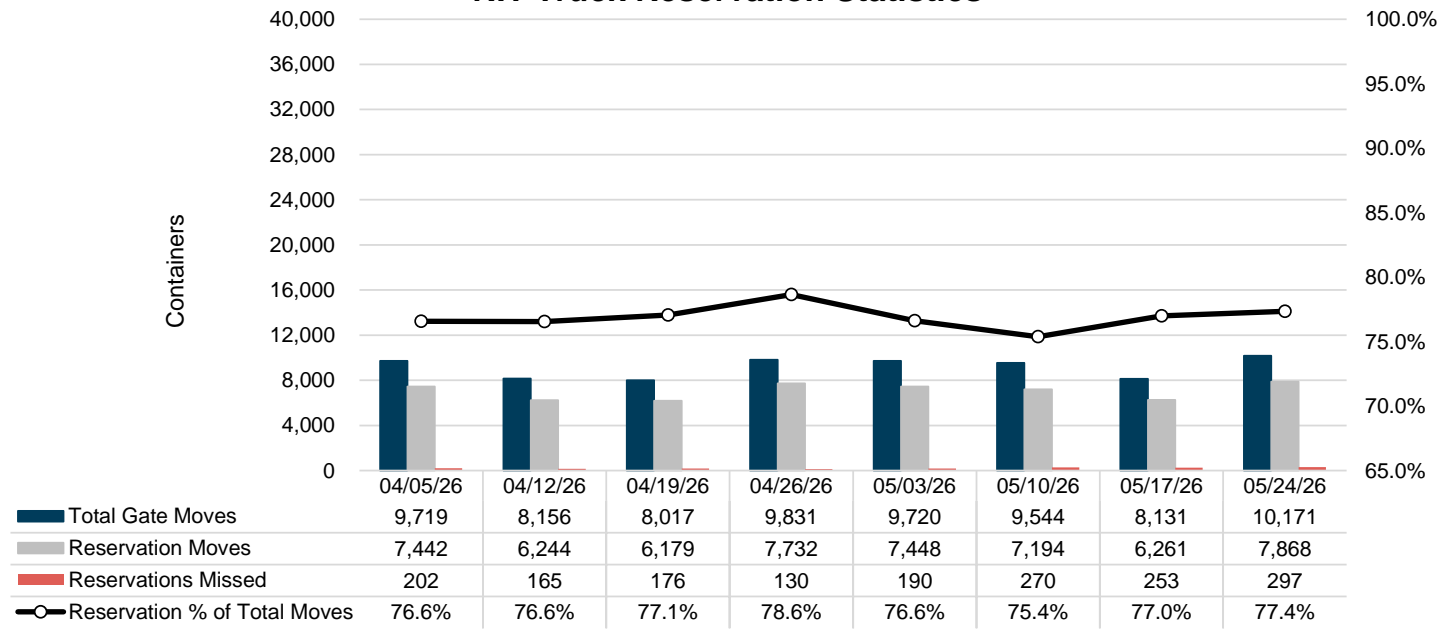

Port of Virginia Weekly Metrics

Gate Transactions

NIT Gate Transactions

VIG Gate Transactions

POV Gate Transactions

PPCY Gate Transactions

Please note: PPCY Gate Transactions are not included with POV Gate Transaction counts

Truck Reservation System and Hourly Transactions

NIT Truck Reservation Statistics

VIG Truck Reservation Statistics

POV Truck Reservation Statistics

POV Weekly Transactions by Terminal and Hour

Gate Containers and Dwell