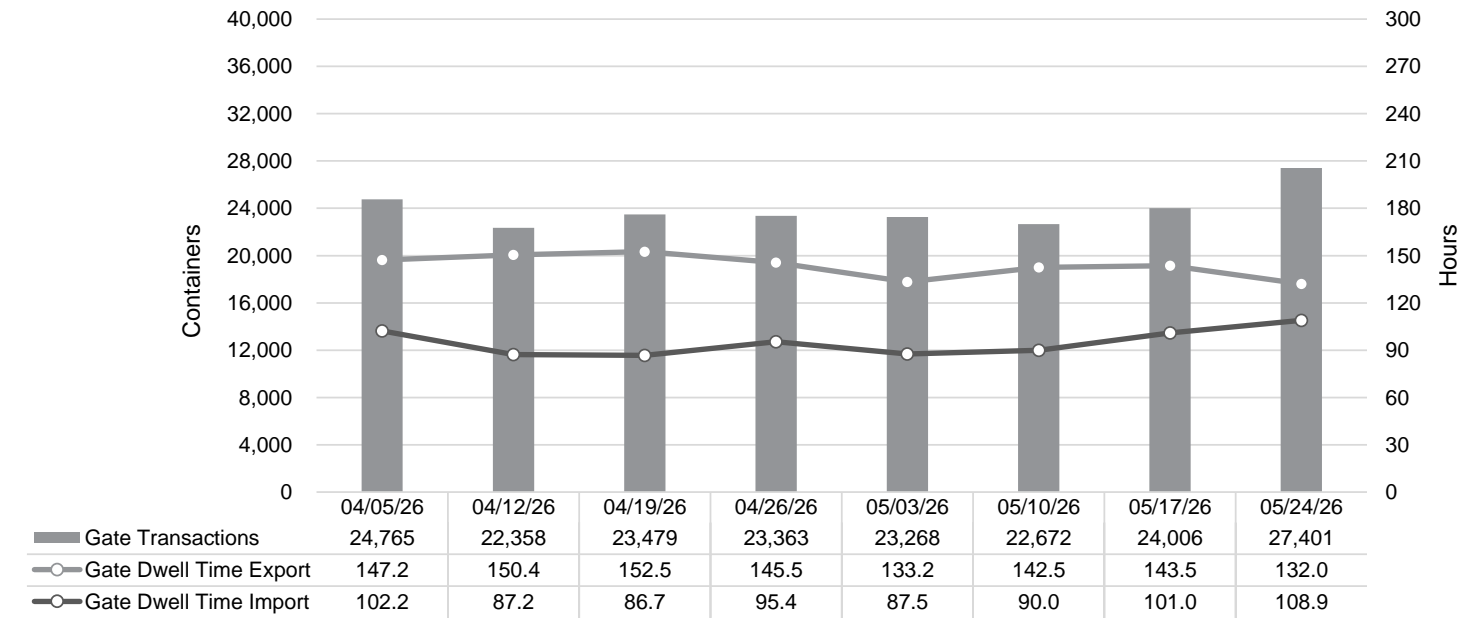

Truck Reservation System and Hourly Transactions

NIT Truck Reservation Statistics

VIG Truck Reservation Statistics

POV Truck Reservation Statistics

POV Weekly Transactions by Terminal and Hour

Gate Containers and Dwell

NIT Gate Containers and Dwell

VIG Gate Containers and Dwell

Gate Transactions- Last 8 Weeks

POV Gate Containers and Dwell

Rail Containers and Dwell

NIT Rail Dwell

VIG Rail Dwell

POV Rail Import vs Export - Last 8 Weeks