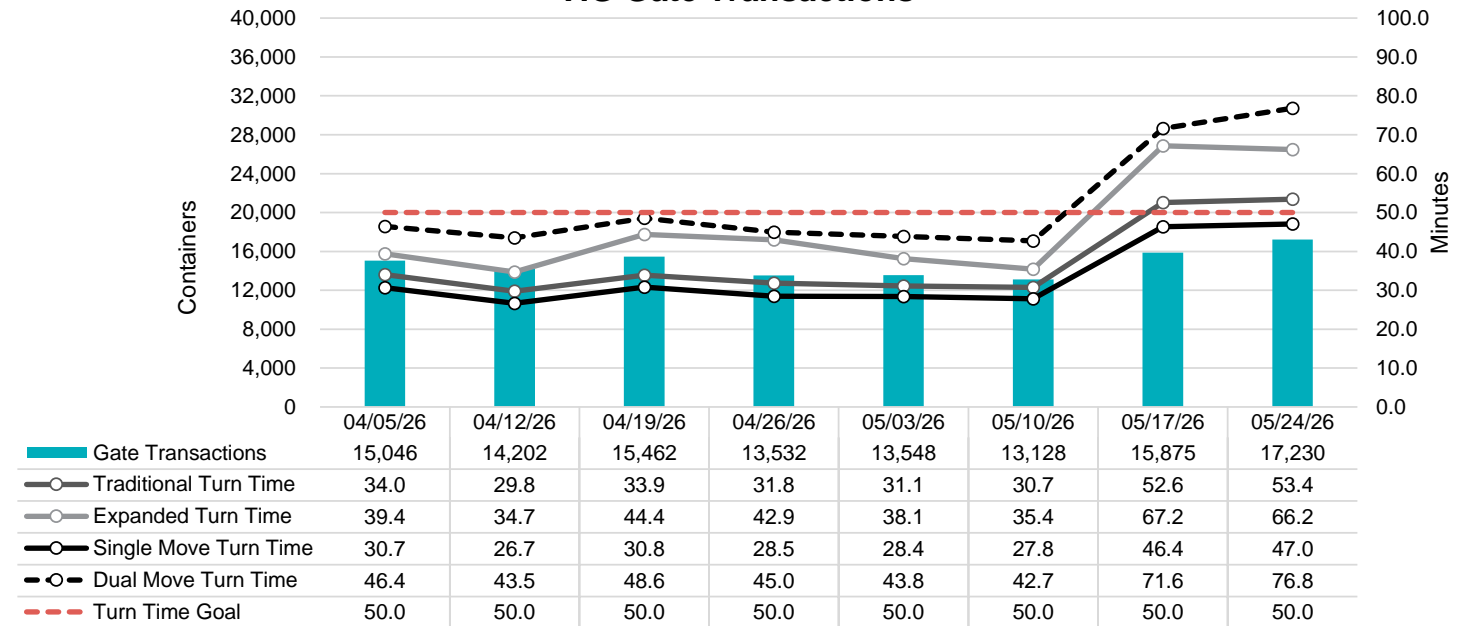

Port of Virginia Weekly Metrics

Gate Transactions

NIT Gate Transactions

VIG Gate Transactions

POV Gate Transactions

PPCY Gate Transactions

Please note: PPCY Gate Transactions are not included with POV Gate Transaction counts

Truck Reservation System and Hourly Transactions

NIT Truck Reservation Statistics

VIG Truck Reservation Statistics

POV Truck Reservation Statistics

POV Weekly Transactions by Terminal and Hour

Gate Containers and Dwell