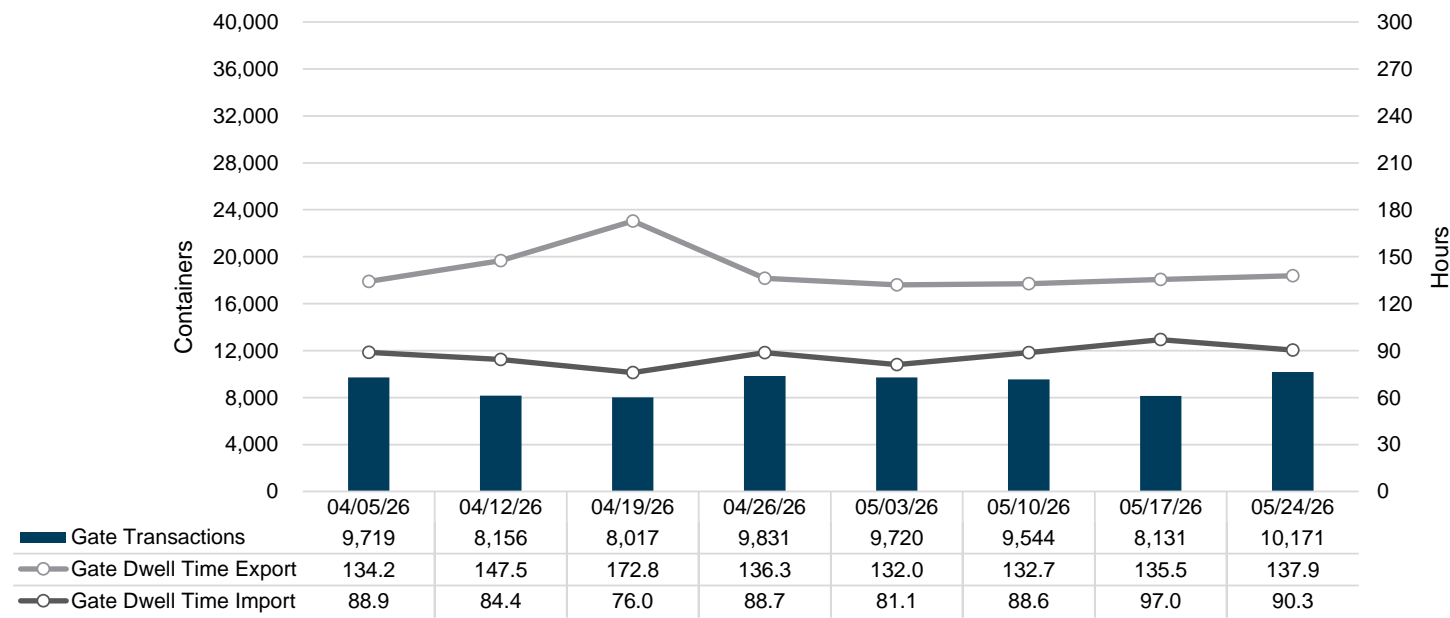

Port of Virginia Weekly Metrics

Gate Transactions

NIT Gate Transactions

VIG Gate Transactions

POV Gate Transactions

PPCY Gate Transactions

Please note: PPCY Gate Transactions are not included with POV Gate Transaction counts

Truck Reservation System and Hourly Transactions

NIT Truck Reservation Statistics

VIG Truck Reservation Statistics

POV Truck Reservation Statistics

POV Weekly Transactions by Terminal and Hour

Gate Containers and Dwell

NIT Gate Containers and Dwell

VIG Gate Containers and Dwell

Gate Transactions- Last 8 Weeks

POV Gate Containers and Dwell

Rail Containers and Dwell

NIT Rail Dwell

VIG Rail Dwell

POV Rail Import vs Export - Last 8 Weeks