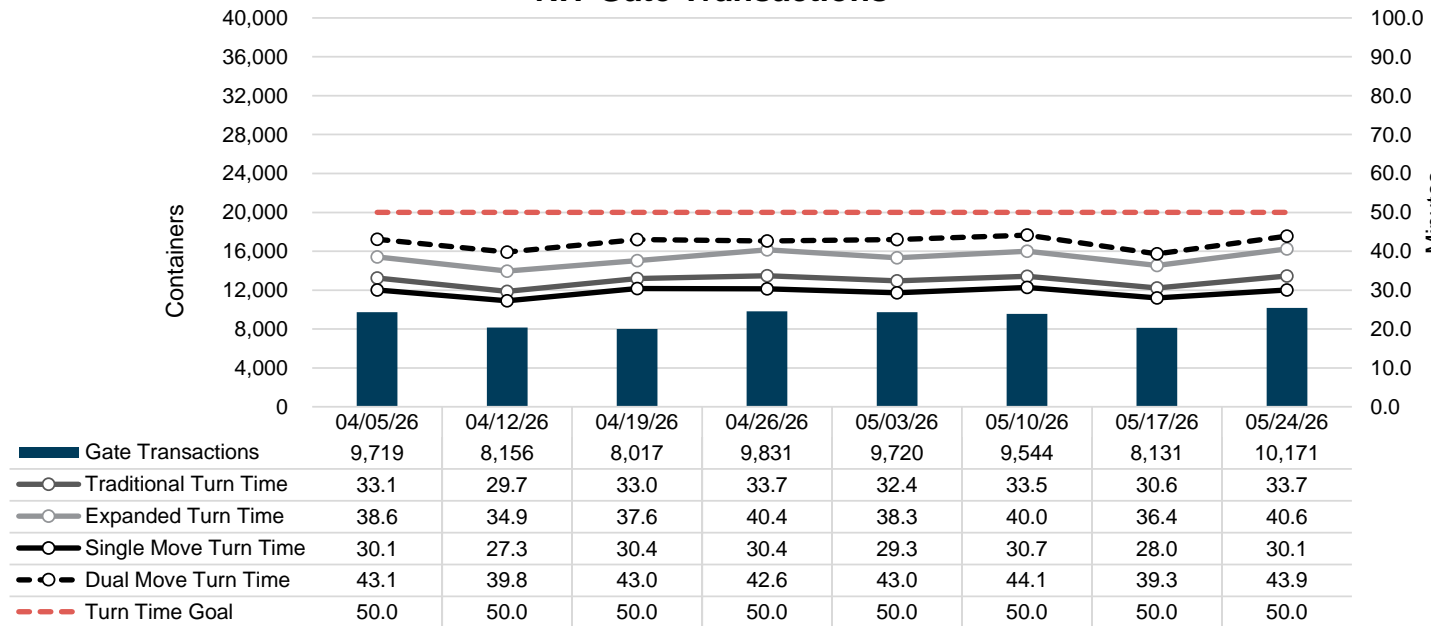

Port of Virginia Weekly Metrics

Gate Transactions

NIT Gate Transactions

VIG Gate Transactions

POV Gate Transactions

PPCY Gate Transactions

Please note: PPCY Gate Transactions are not included with POV Gate Transaction counts

Truck Reservation System and Hourly Transactions

NIT Truck Reservation Statistics

VIG Truck Reservation Statistics

POV Truck Reservation Statistics

POV Weekly Transactions by Terminal and Hour

Gate Containers and Dwell