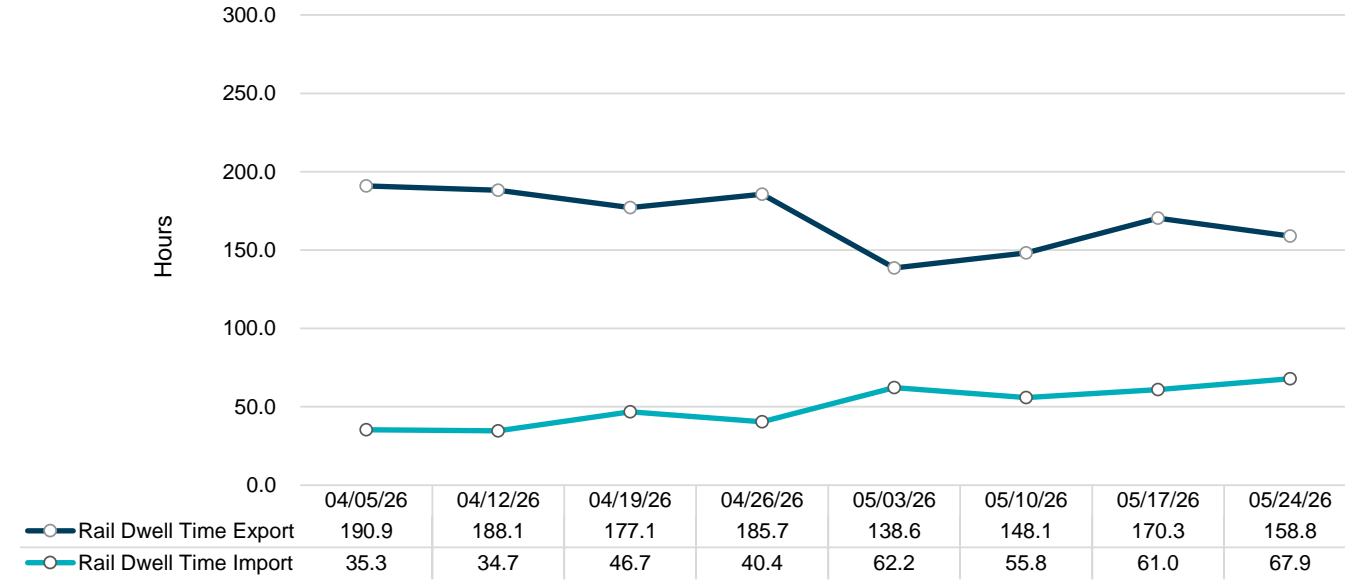

Truck Reservation System and Hourly Transactions

NIT Truck Reservation Statistics

VIG Truck Reservation Statistics

POV Truck Reservation Statistics

POV Weekly Transactions by Terminal and Hour

Gate Containers and Dwell

NIT Gate Containers and Dwell

VIG Gate Containers and Dwell

Gate Transactions- Last 8 Weeks

POV Gate Containers and Dwell

Rail Containers and Dwell

NIT Rail Dwell

VIG Rail Dwell

POV Rail Import vs Export - Last 8 Weeks