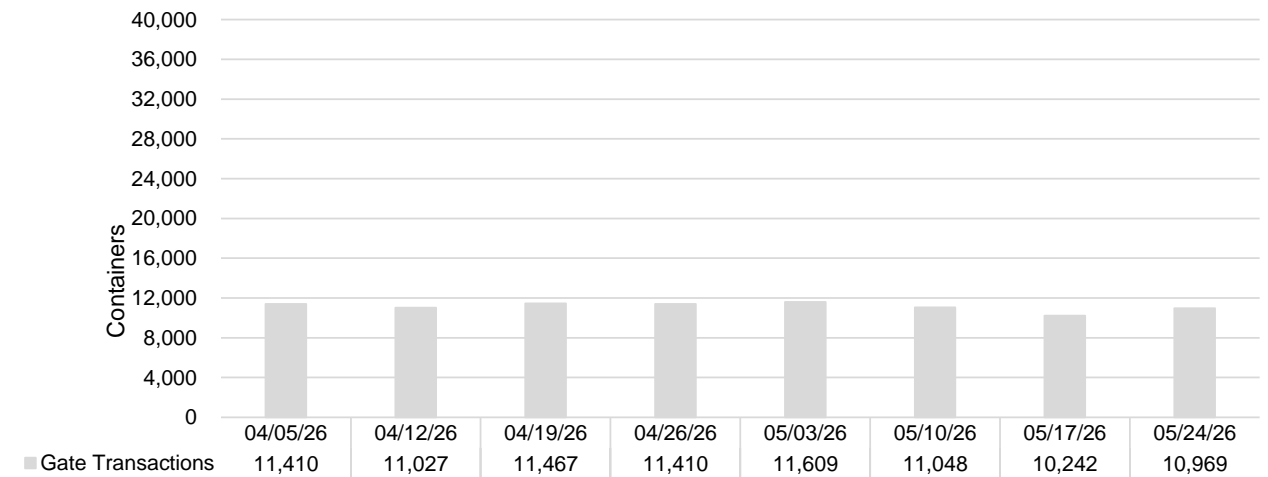

Port of Virginia Weekly Metrics

Gate Transactions

NIT Gate Transactions

VIG Gate Transactions

POV Gate Transactions

PPCY Gate Transactions

Please note: PPCY Gate Transactions are not included with POV Gate Transaction counts

Truck Reservation System and Hourly Transactions

NIT Truck Reservation Statistics

VIG Truck Reservation Statistics

POV Truck Reservation Statistics

POV Weekly Transactions by Terminal and Hour

Gate Containers and Dwell