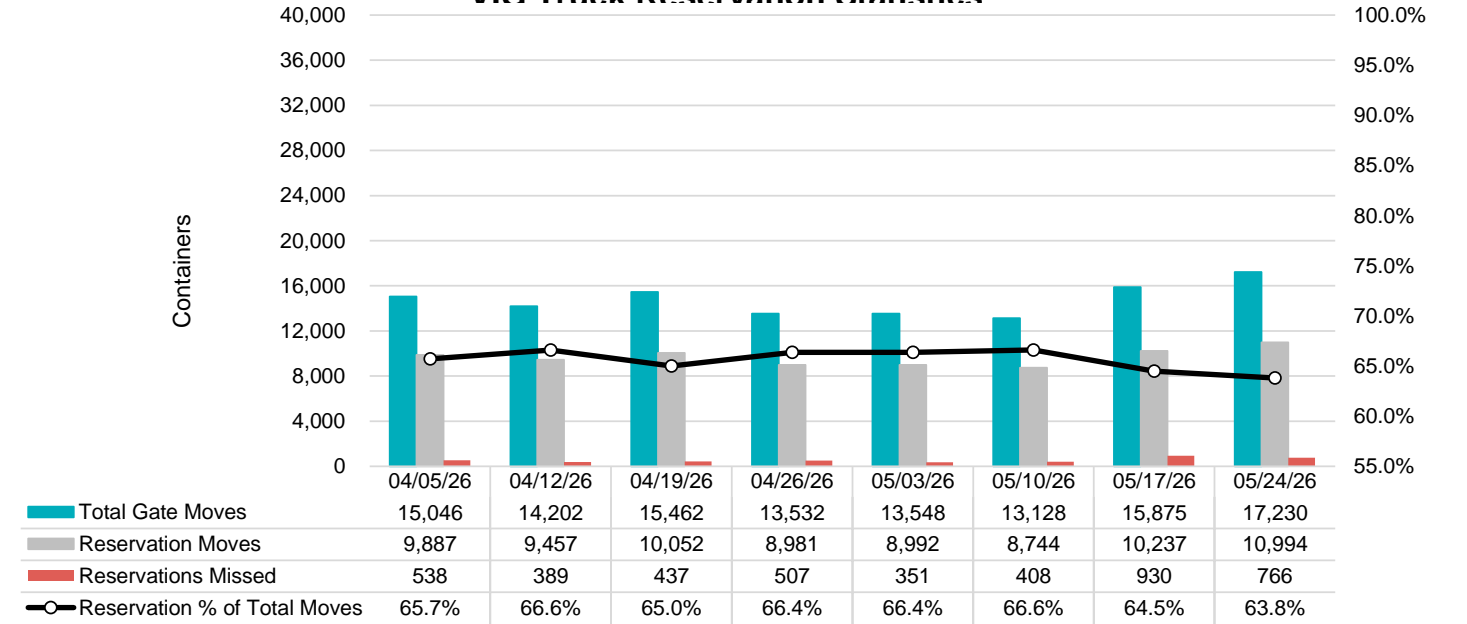

Port of Virginia Weekly Metrics

Gate Transactions

NIT Gate Transactions

VIG Gate Transactions

POV Gate Transactions

PPCY Gate Transactions

Please note: PPCY Gate Transactions are not included with POV Gate Transaction counts

Truck Reservation System and Hourly Transactions

NIT Truck Reservation Statistics

VIG Truck Reservation Statistics

POV Truck Reservation Statistics

POV Weekly Transactions by Terminal and Hour

Gate Containers and Dwell