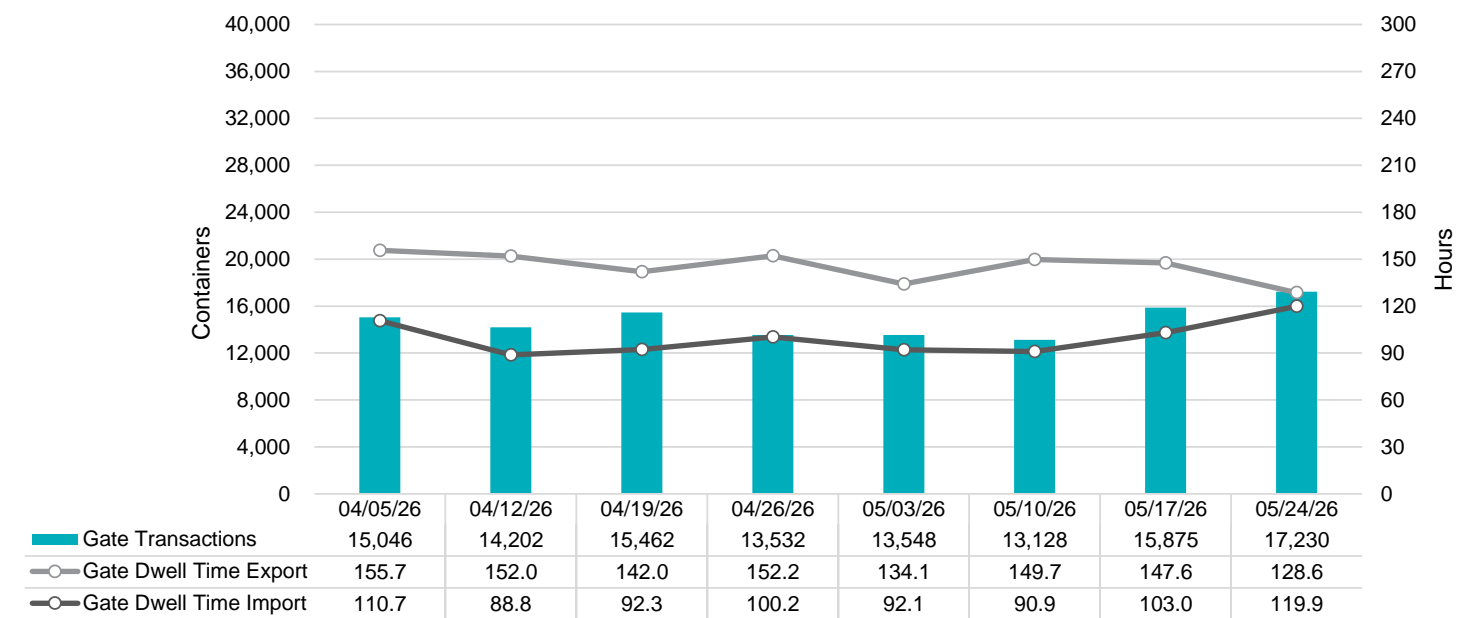

Port of Virginia Weekly Metrics

Gate Transactions

NIT Gate Transactions

VIG Gate Transactions

POV Gate Transactions

PPCY Gate Transactions

Please note: PPCY Gate Transactions are not included with POV Gate Transaction counts

Truck Reservation System and Hourly Transactions

NIT Truck Reservation Statistics

VIG Truck Reservation Statistics

POV Truck Reservation Statistics

POV Weekly Transactions by Terminal and Hour

Gate Containers and Dwell

NIT Gate Containers and Dwell

VIG Gate Containers and Dwell

Gate Transactions- Last 8 Weeks

POV Gate Containers and Dwell

Rail Containers and Dwell

NIT Rail Dwell

VIG Rail Dwell

POV Rail Import vs Export - Last 8 Weeks