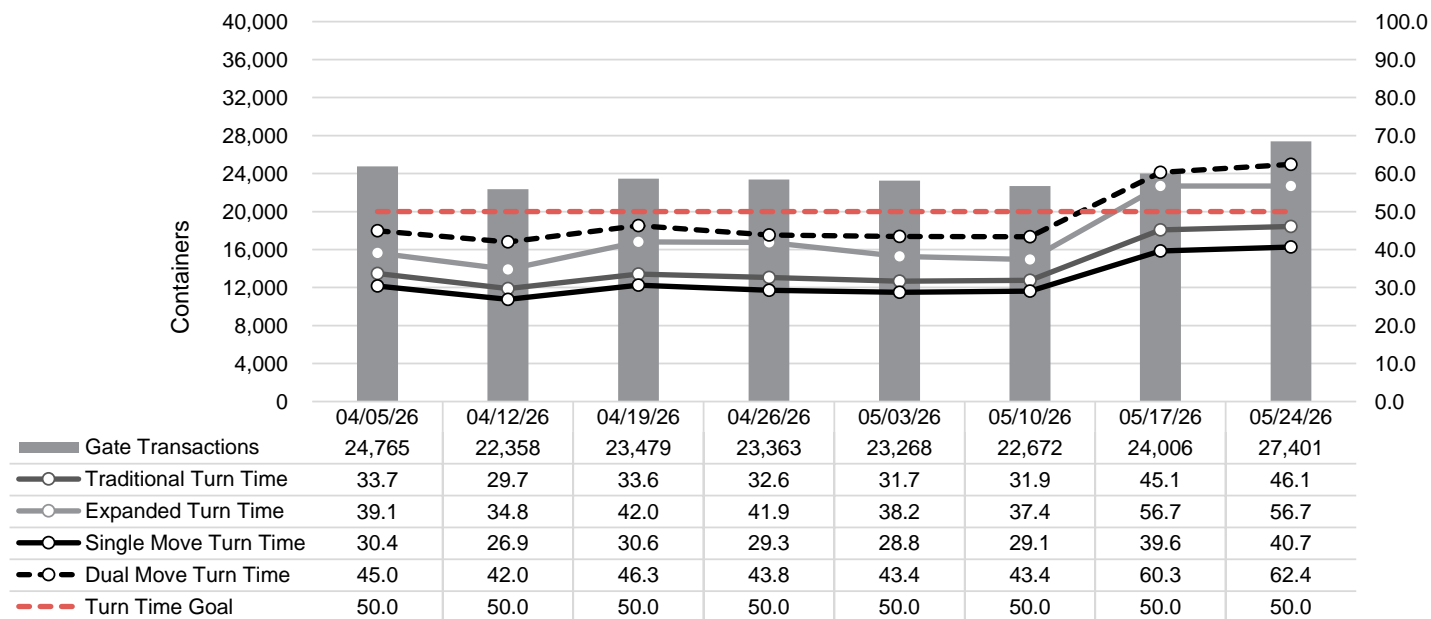

Port of Virginia Weekly Metrics

Gate Transactions

NIT Gate Transactions

VIG Gate Transactions

POV Gate Transactions

PPCY Gate Transactions

Please note: PPCY Gate Transactions are not included with POV Gate Transaction counts

Truck Reservation System and Hourly Transactions

NIT Truck Reservation Statistics

VIG Truck Reservation Statistics

POV Truck Reservation Statistics

POV Weekly Transactions by Terminal and Hour

Gate Containers and Dwell