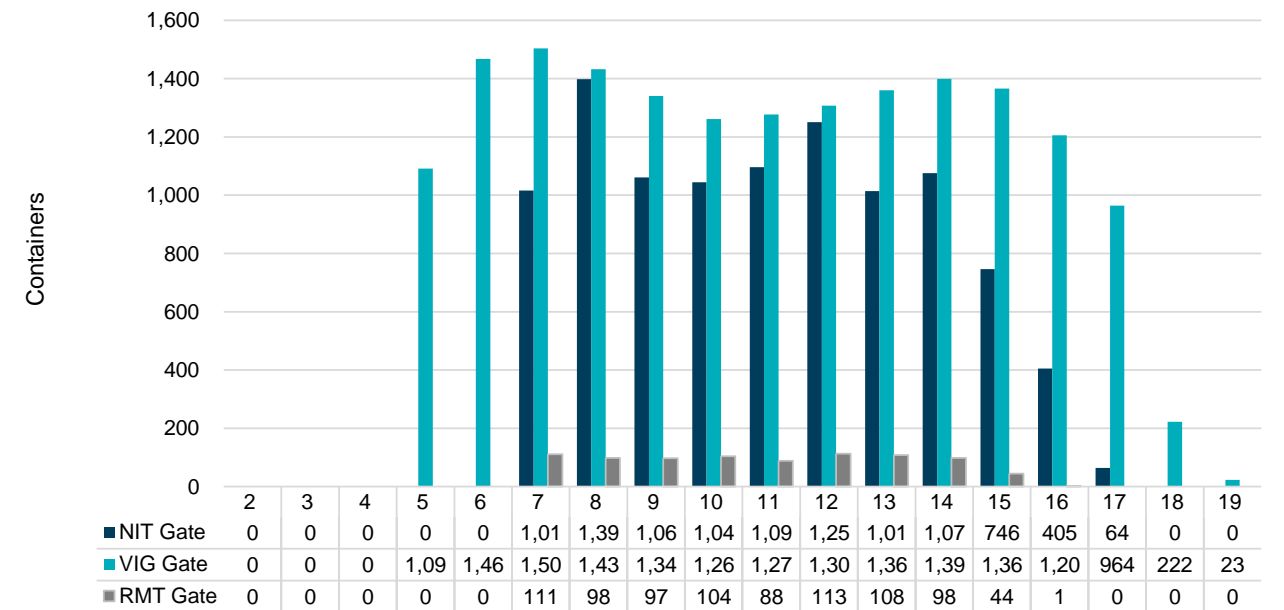

Port of Virginia Weekly Metrics

Gate Transactions

NIT Gate Transactions

VIG Gate Transactions

POV Gate Transactions

PPCY Gate Transactions

Please note: PPCY Gate Transactions are not included with POV Gate Transaction counts

Truck Reservation System and Hourly Transactions

NIT Truck Reservation Statistics

VIG Truck Reservation Statistics

POV Truck Reservation Statistics

POV Weekly Transactions by Terminal and Hour

Gate Containers and Dwell

NIT Gate Containers and Dwell

VIG Gate Containers and Dwell

Gate Transactions- Last 8 Weeks

POV Gate Containers and Dwell

Rail Containers and Dwell

NIT Rail Dwell

VIG Rail Dwell

POV Rail Import vs Export - Last 8 Weeks